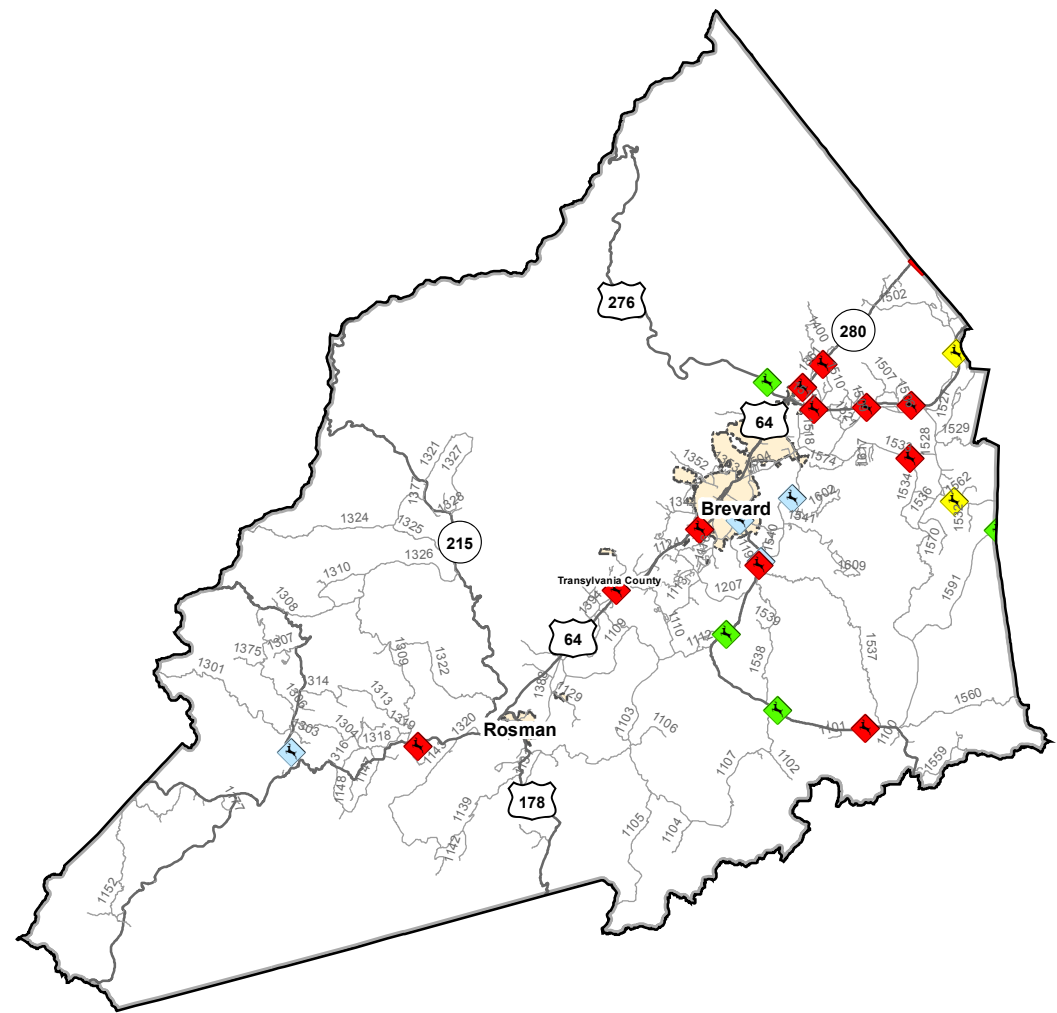

# Animal Crash Locations in Transylvania County

## 2012 Crashes by Time of Year (Quarter)

### 2012 Animal Crashes QUARTER

- ◆ Q1: January-March
- ◆ Q2: April-June
- ◆ Q3: July-September
- ◆ Q4: October-December

Current NC Collision Report Forms do not distinguish between animal types. However, data analyses shows that approximately 90% of all reported animal related crashes involve deer.

Total Crashes	Total Crashes Plotted	% of Crashes Plotted
22	20	91%

Q1 Crashes	Q2 Crashes	Q3 Crashes	Q4 Crashes
3	3	4	12

Prepared By:  
North Carolina Department of Transportation  
Division of Highways  
Transportation Mobility and Safety Division