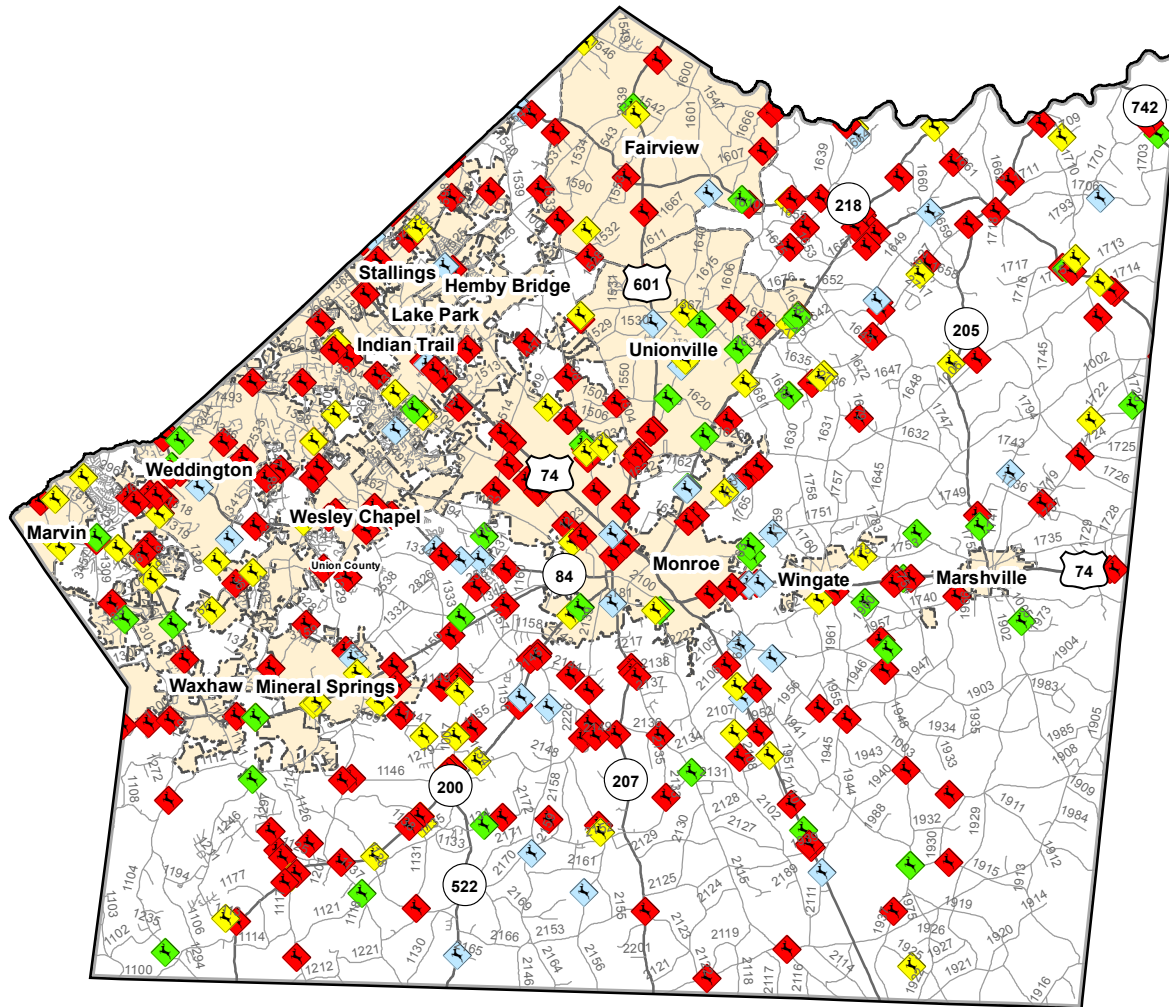

# Animal Crash Locations in Union County

## 2012 Crashes by Time of Year (Quarter)

### 2012 Animal Crashes QUARTER

- ◆ Q1: January-March
- ◆ Q2: April-June
- ◆ Q3: July-September
- ◆ Q4: October-December

Current NC Collision Report Forms do not distinguish between animal types. However, data analyses shows that approximately 90% of all reported animal related crashes involve deer.

Total Crashes	Total Crashes Plotted	% of Crashes Plotted
454	379	83%

Q1 Crashes	Q2 Crashes	Q3 Crashes	Q4 Crashes
85	49	47	273

Prepared By:  
North Carolina Department of Transportation  
Division of Highways  
Transportation Mobility and Safety Division