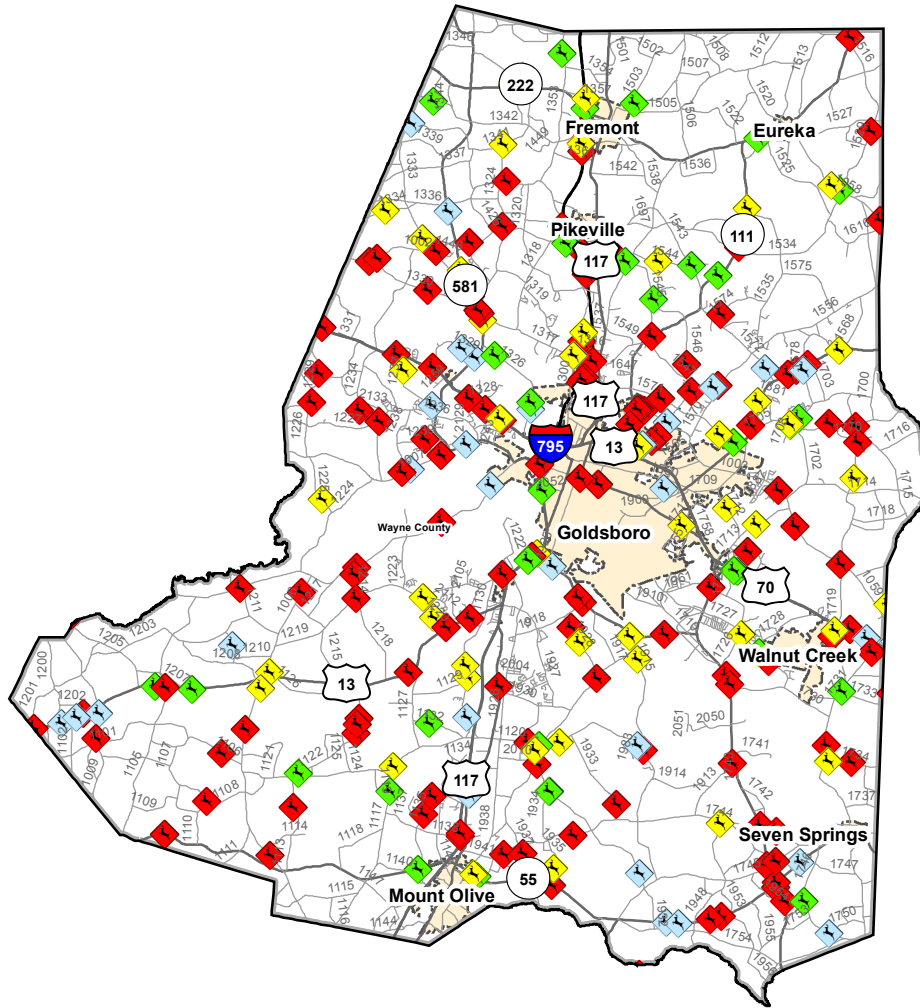

Animal Crash Locations in Wayne County

2012 Crashes by Time of Year (Quarter)

2012 Animal Crashes QUARTER

- ◆ Q1: January-March
- ◆ Q2: April-June
- ◆ Q3: July-September
- ◆ Q4: October-December

Current NC Collision Report Forms do not distinguish between animal types. However, data analyses shows that approximately 90% of all reported animal related crashes involve deer.

Total Crashes	Total Crashes Plotted	% of Crashes Plotted
289	248	86%

Q1 Crashes	Q2 Crashes	Q3 Crashes	Q4 Crashes
53	44	34	158

Prepared By:
North Carolina Department of Transportation
Division of Highways
Transportation Mobility and Safety Division