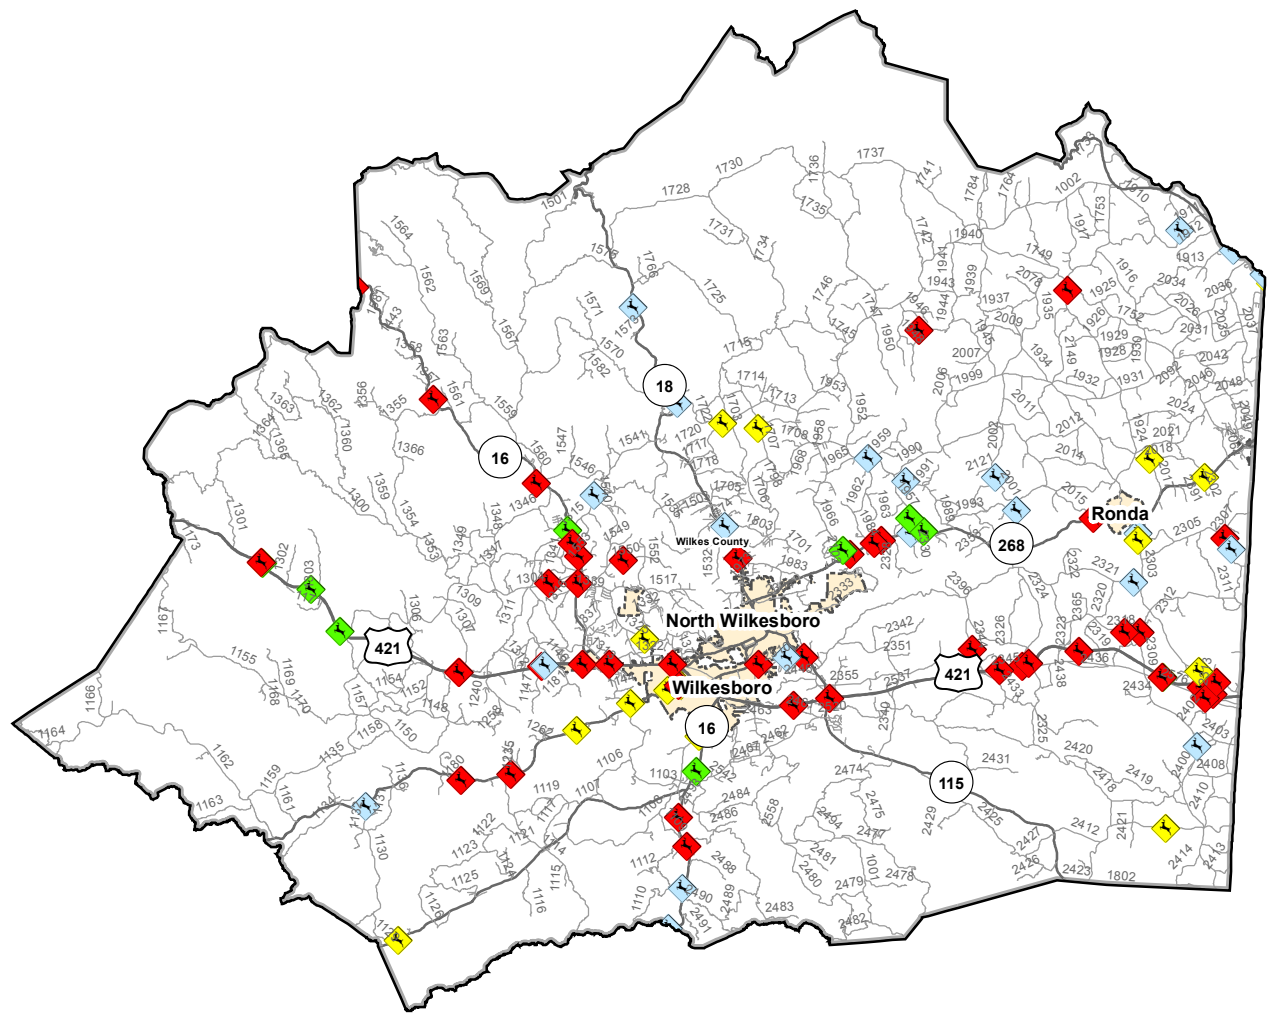

Animal Crash Locations in Wilkes County

2012 Crashes by Time of Year (Quarter)

2012 Animal Crashes QUARTER

- ◆ Q1: January-March
- ◆ Q2: April-June
- ◆ Q3: July-September
- ◆ Q4: October-December

Current NC Collision Report Forms do not distinguish between animal types. However, data analyses shows that approximately 90% of all reported animal related crashes involve deer.

Total Crashes	Total Crashes Plotted	% of Crashes Plotted
103	87	84%

Q1 Crashes	Q2 Crashes	Q3 Crashes	Q4 Crashes
17	17	19	50

Prepared By:
North Carolina Department of Transportation
Division of Highways
Transportation Mobility and Safety Division