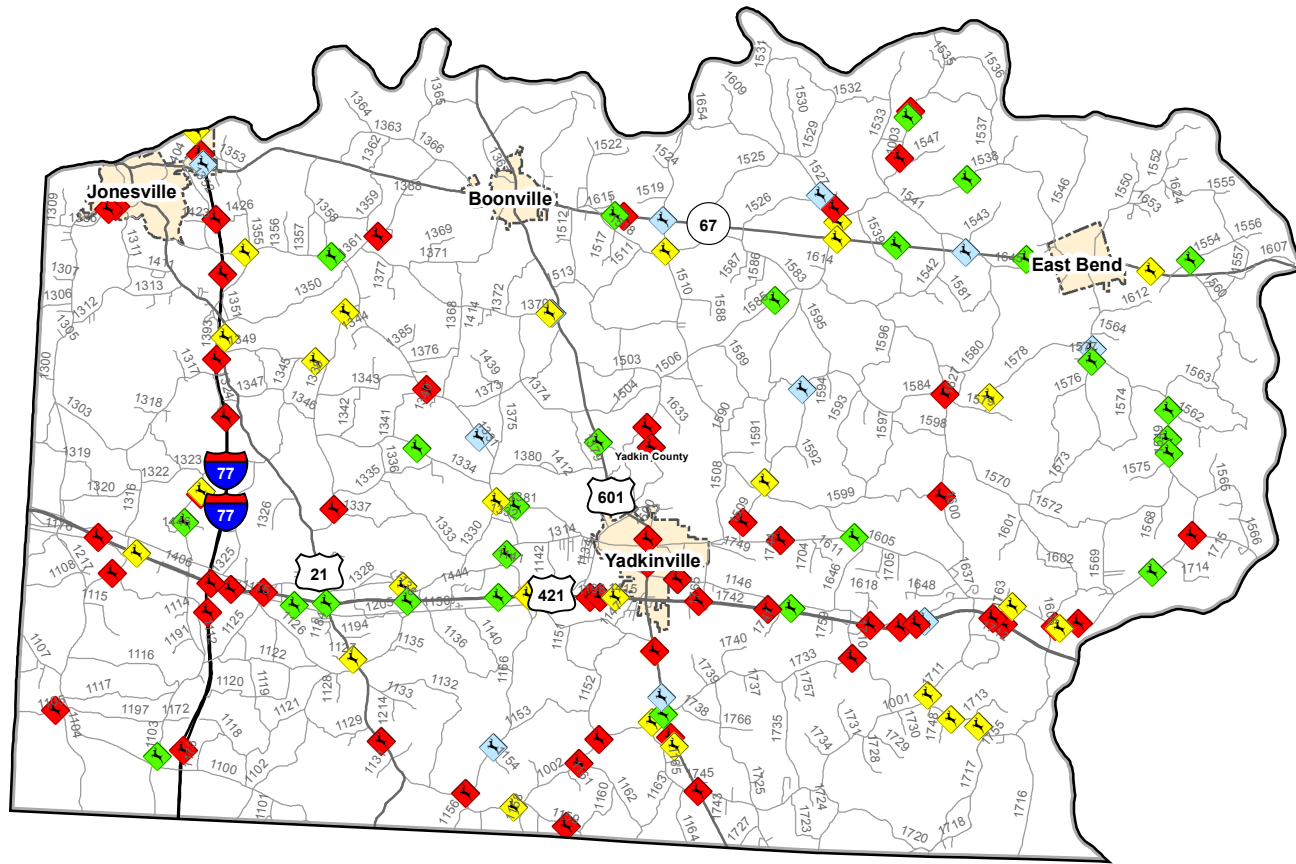

Animal Crash Locations in Yadkin County

2012 Crashes by Time of Year (Quarter)

2012 Animal Crashes QUARTER

- ◆ Q1: January-March
- ◆ Q2: April-June
- ◆ Q3: July-September
- ◆ Q4: October-December

Current NC Collision Report Forms do not distinguish between animal types. However, data analyses shows that approximately 90% of all reported animal related crashes involve deer.

Total Crashes	Total Crashes Plotted	% of Crashes Plotted
134	120	90%

Q1 Crashes	Q2 Crashes	Q3 Crashes	Q4 Crashes
33	29	12	60

Prepared By:
North Carolina Department of Transportation
Division of Highways
Transportation Mobility and Safety Division