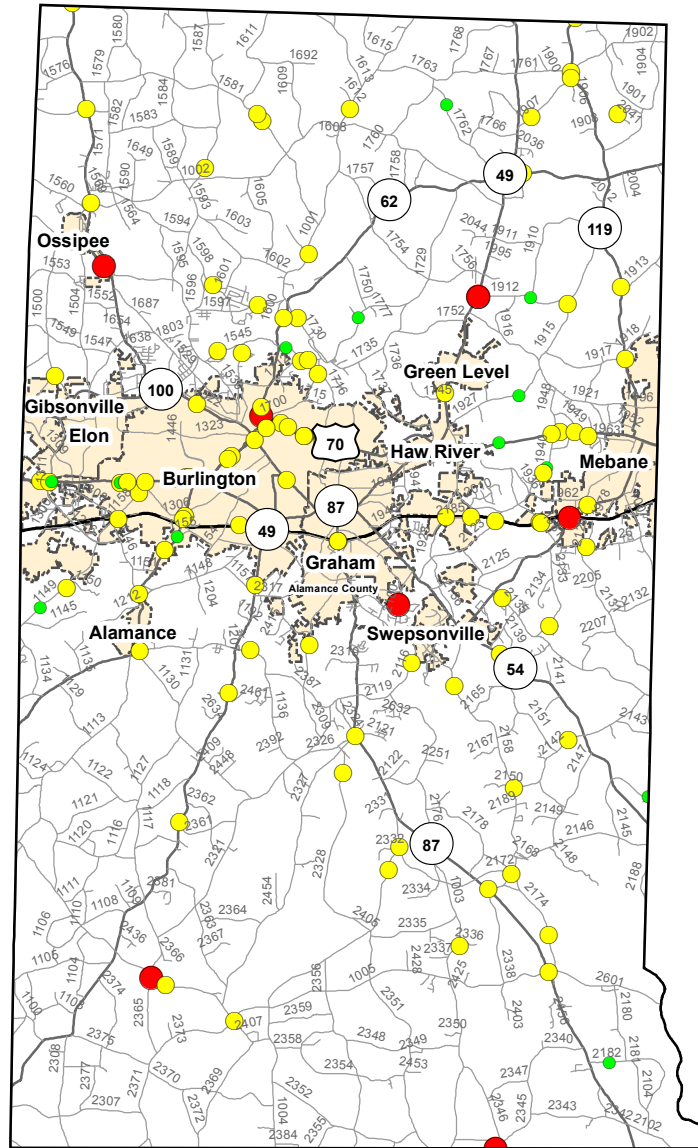

Motorcycle Crash Locations in Alamance County 1/1/2012 to 12/31/2016

2012-2016 Motorcycle Crashes

Crash Severity

- Fatal Crashes
- Injury Crashes
- Property Damage Only Crashes

Note: Motorcycle data only counts reportable crashes that occurred on a roadway.

0 1.5 3 6 Miles

Fatal Crashes	Injury Crashes	Property Damage Only Crashes	Total Crashes	Total Crashes Plotted	% of Crashes Plotted
12	180	28	220	119	54%

Prepared By:
North Carolina Department of Transportation
Division of Highways
Transportation Mobility and Safety Division