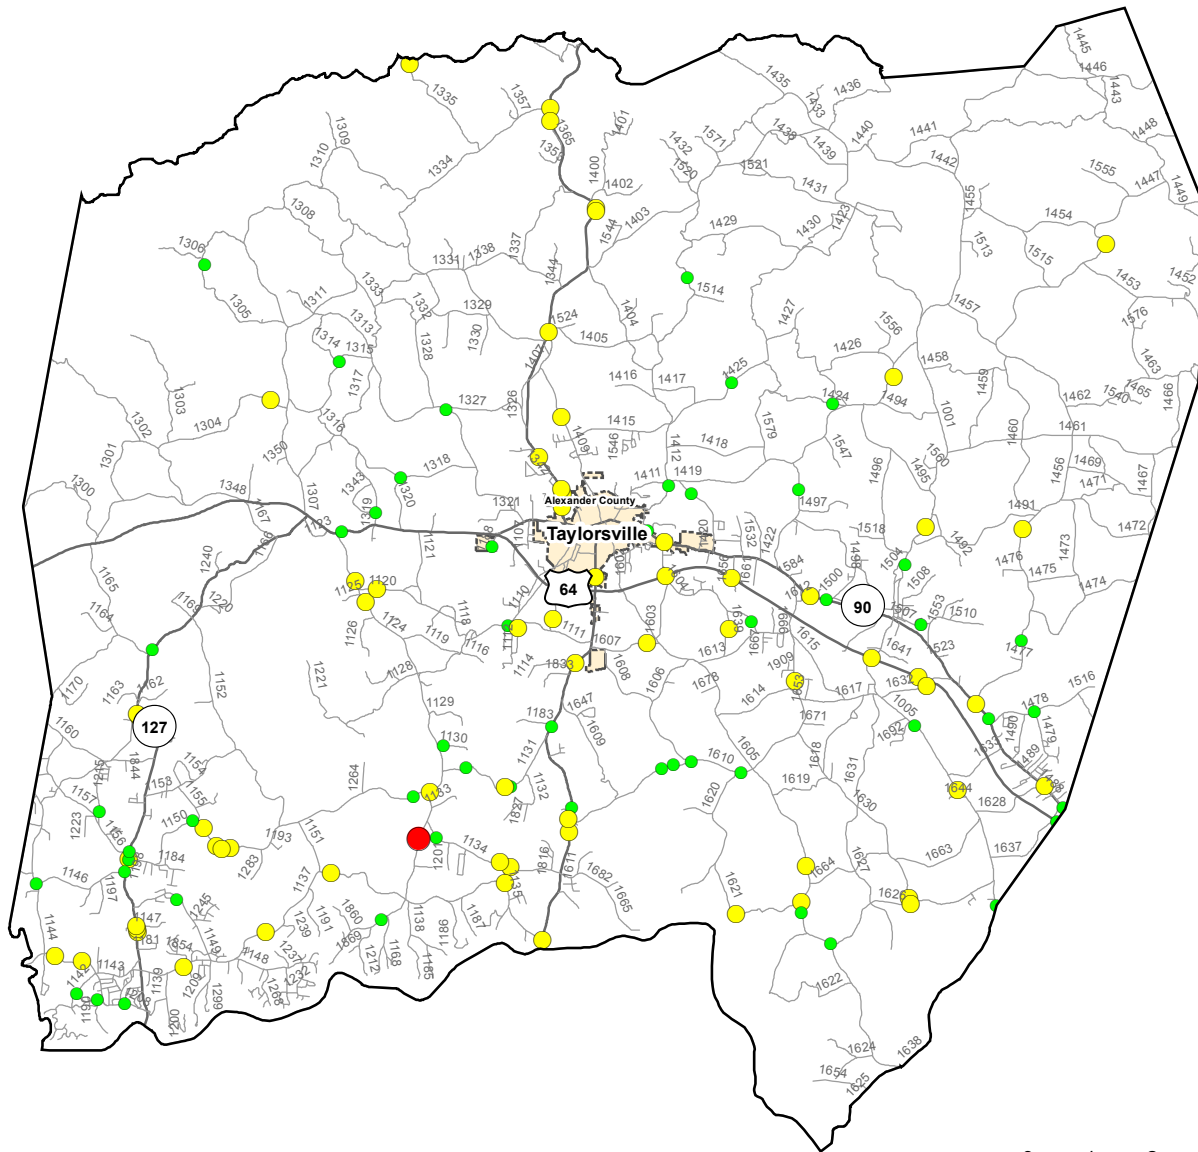

Alcohol Crash Locations in Alexander County

1/1/2012 to 12/31/2016

2012-2016 Alcohol Crashes

Crash Severity

- Fatal Crashes
- Injury Crashes
- Property Damage Only Crashes

Note: Alcohol data only counts reportable crashes that occurred on a roadway.

Fatal Crashes	Injury Crashes	Property Damage Only Crashes	Total Crashes	Total Crashes Plotted	% of Crashes Plotted
2	75	57	134	118	88%

Prepared By:
 North Carolina Department of Transportation
 Division of Highways
 Transportation Mobility and Safety Division