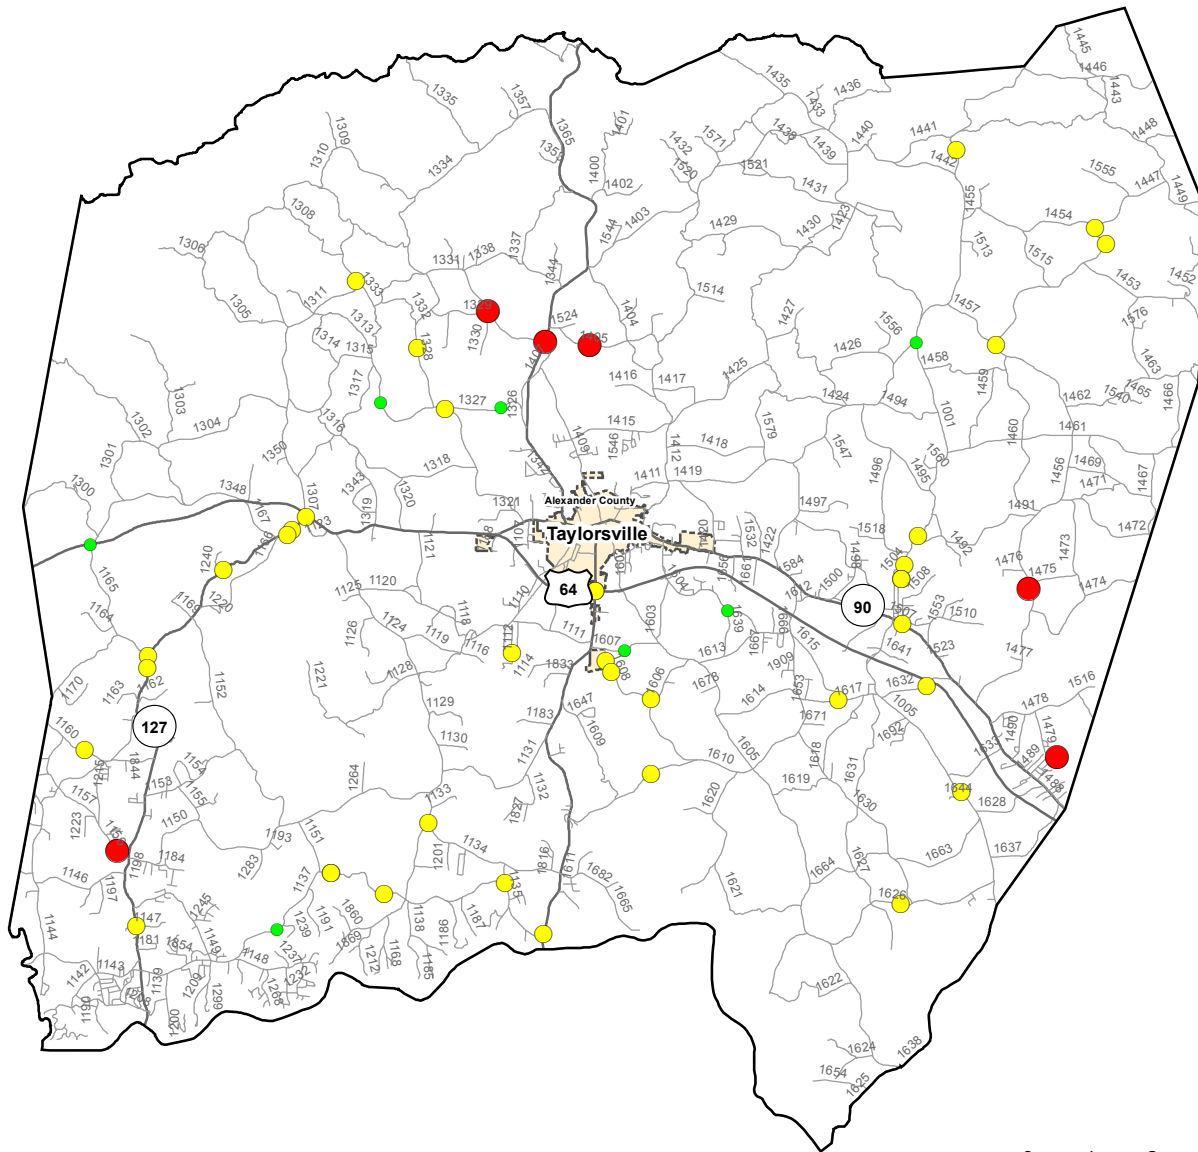

Motorcycle Crash Locations in Alexander County

1/1/2012 to 12/31/2016

2012-2016 Motorcycle Crashes

Crash Severity

- Fatal Crashes
- Injury Crashes
- Property Damage Only Crashes

Note: Motorcycle data only counts reportable crashes that occurred on a roadway.

Fatal Crashes	Injury Crashes	Property Damage Only Crashes	Total Crashes	Total Crashes Plotted	% of Crashes Plotted
6	49	11	66	53	80%

Prepared By:
 North Carolina Department of Transportation
 Division of Highways
 Transportation Mobility and Safety Division