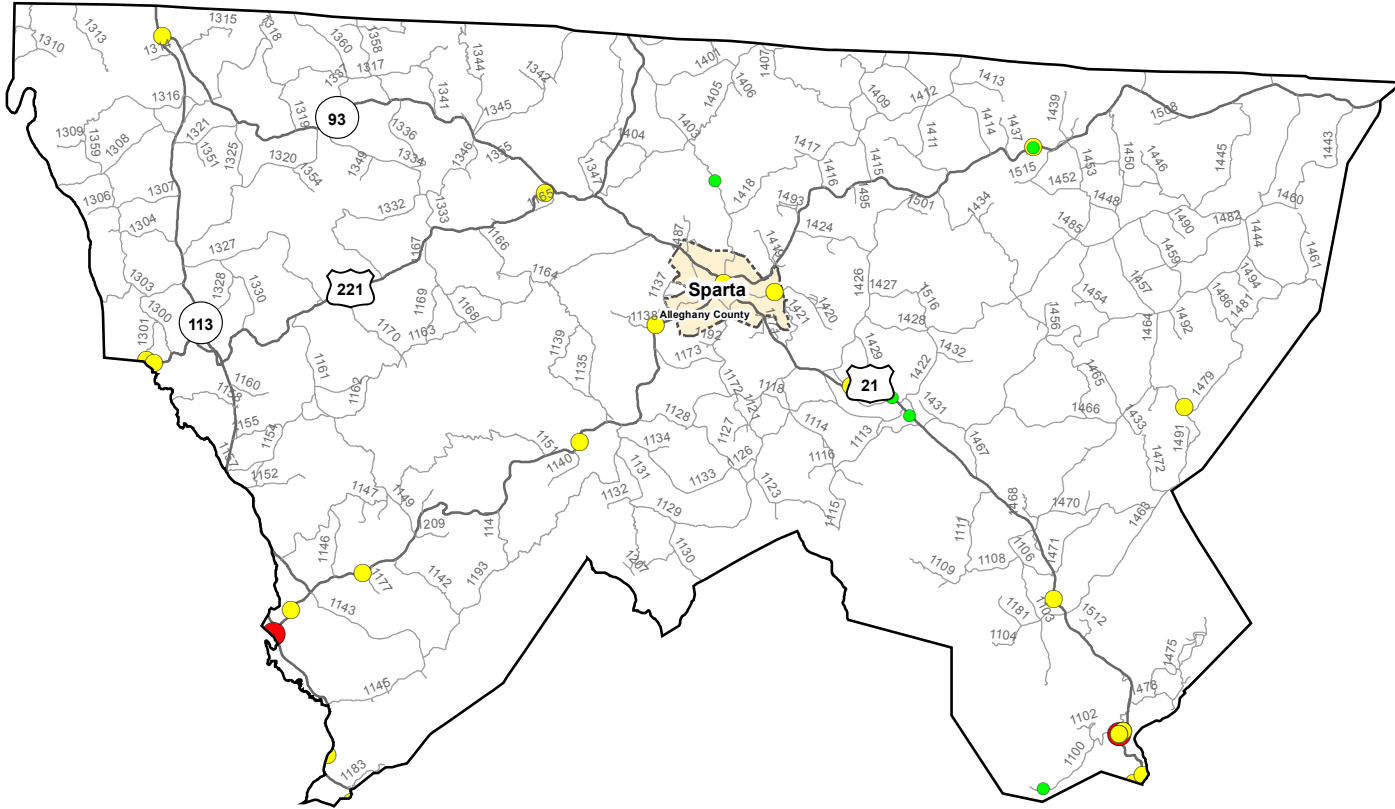

Motorcycle Crash Locations in Alleghany County 1/1/2012 to 12/31/2016

2012-2016 Motorcycle Crashes

Crash Severity

- Fatal Crashes
- Injury Crashes
- Property Damage Only Crashes

Note: Motorcycle data only counts reportable crashes that occurred on a roadway.

0 1 2 4 Miles

Fatal Crashes	Injury Crashes	Property Damage Only Crashes	Total Crashes	Total Crashes Plotted	% of Crashes Plotted
2	25	6	33	30	91%

Prepared By:
North Carolina Department of Transportation
Division of Highways
Transportation Mobility and Safety Division