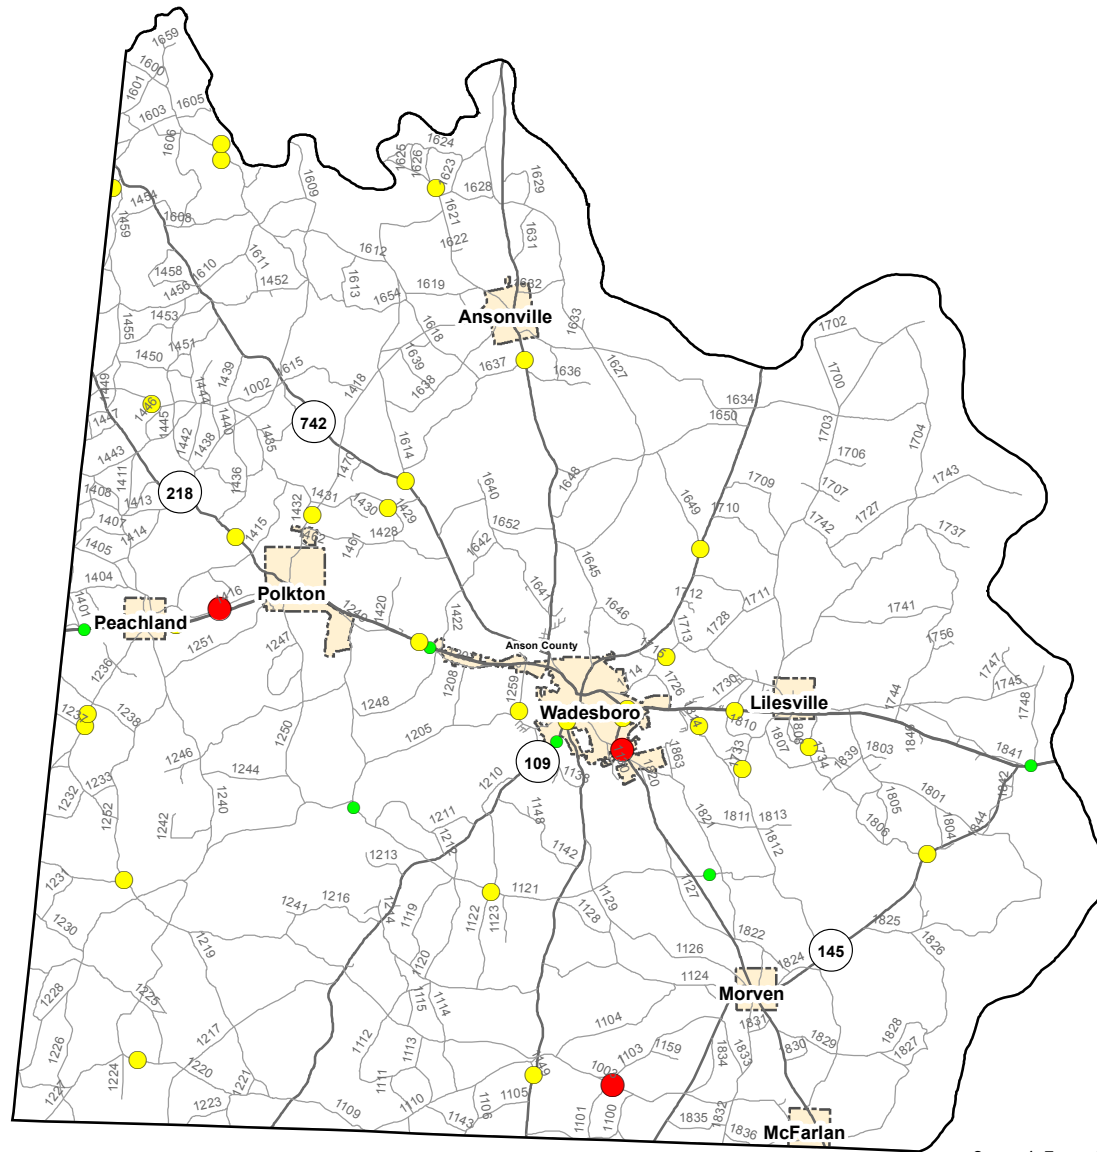

# Motorcycle Crash Locations in Anson County 1/1/2012 to 12/31/2016

## 2012-2016 Motorcycle Crashes

### Crash Severity

- Fatal Crashes
- Injury Crashes
- Property Damage Only Crashes

Note: Motorcycle data only counts reportable crashes that occurred on a roadway.

Fatal Crashes	Injury Crashes	Property Damage Only Crashes	Total Crashes	Total Crashes Plotted	% of Crashes Plotted
4	48	8	60	39	65%

Prepared By:  
North Carolina Department of Transportation  
Division of Highways  
Transportation Mobility and Safety Division