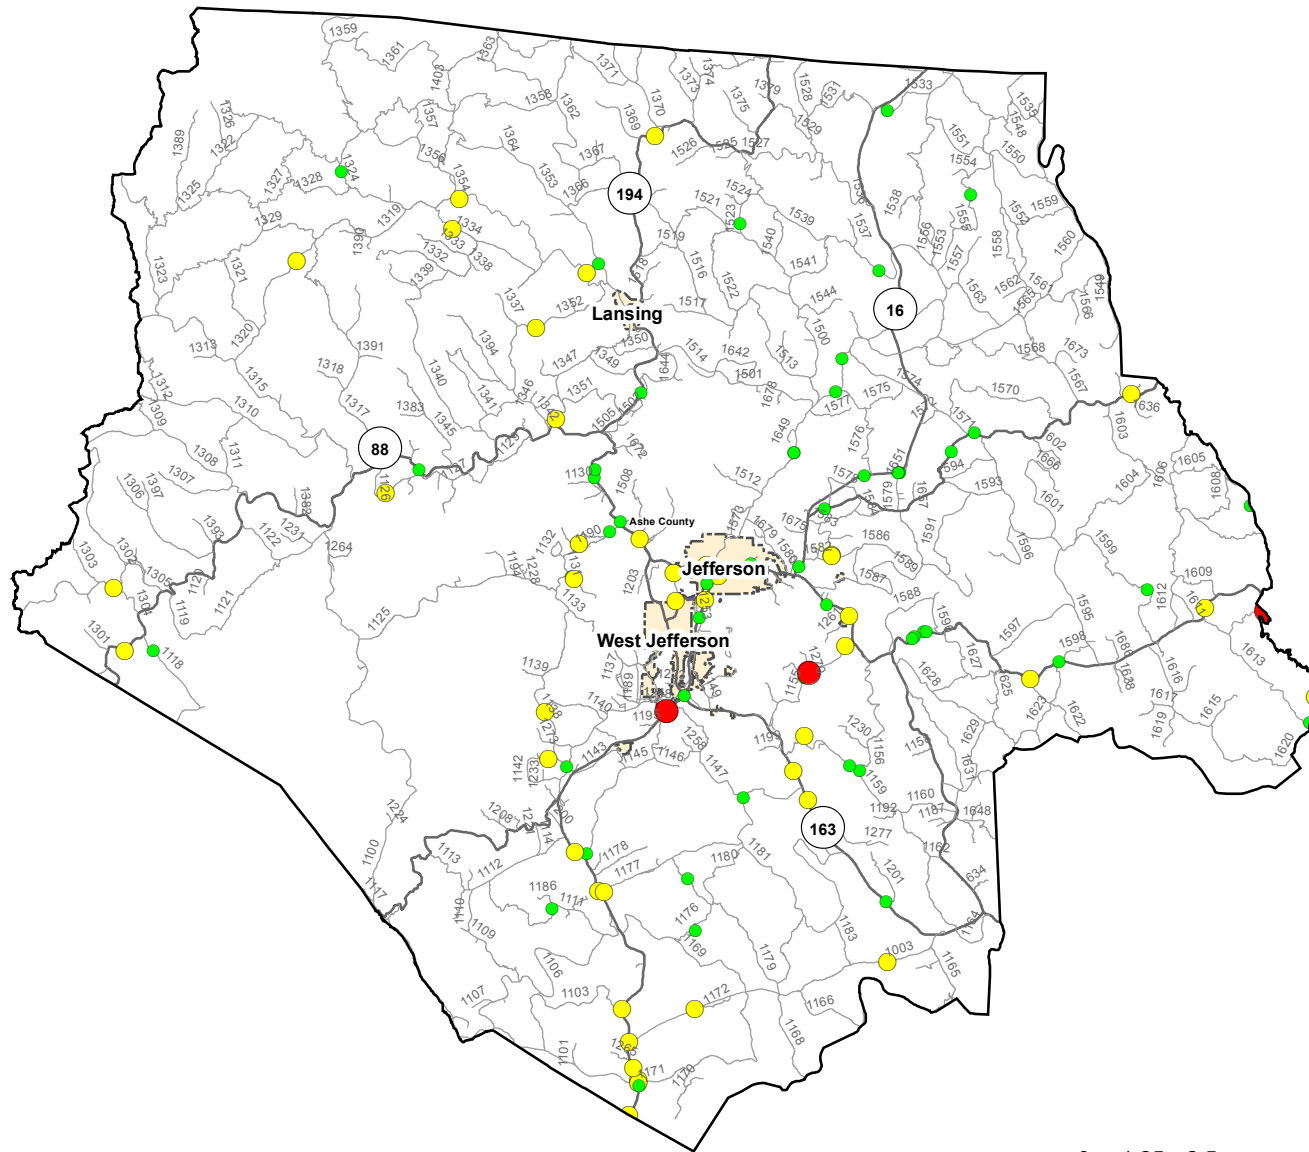

Alcohol Crash Locations in Ashe County

1/1/2012 to 12/31/2016

2012-2016 Alcohol Crashes

Crash Severity

- Fatal Crashes
- Injury Crashes
- Property Damage Only Crashes

Note: Alcohol data only counts reportable crashes that occurred on a roadway.

Fatal Crashes	Injury Crashes	Property Damage Only Crashes	Total Crashes	Total Crashes Plotted	% of Crashes Plotted
3	57	71	131	92	70%

Prepared By:
 North Carolina Department of Transportation
 Division of Highways
 Transportation Mobility and Safety Division