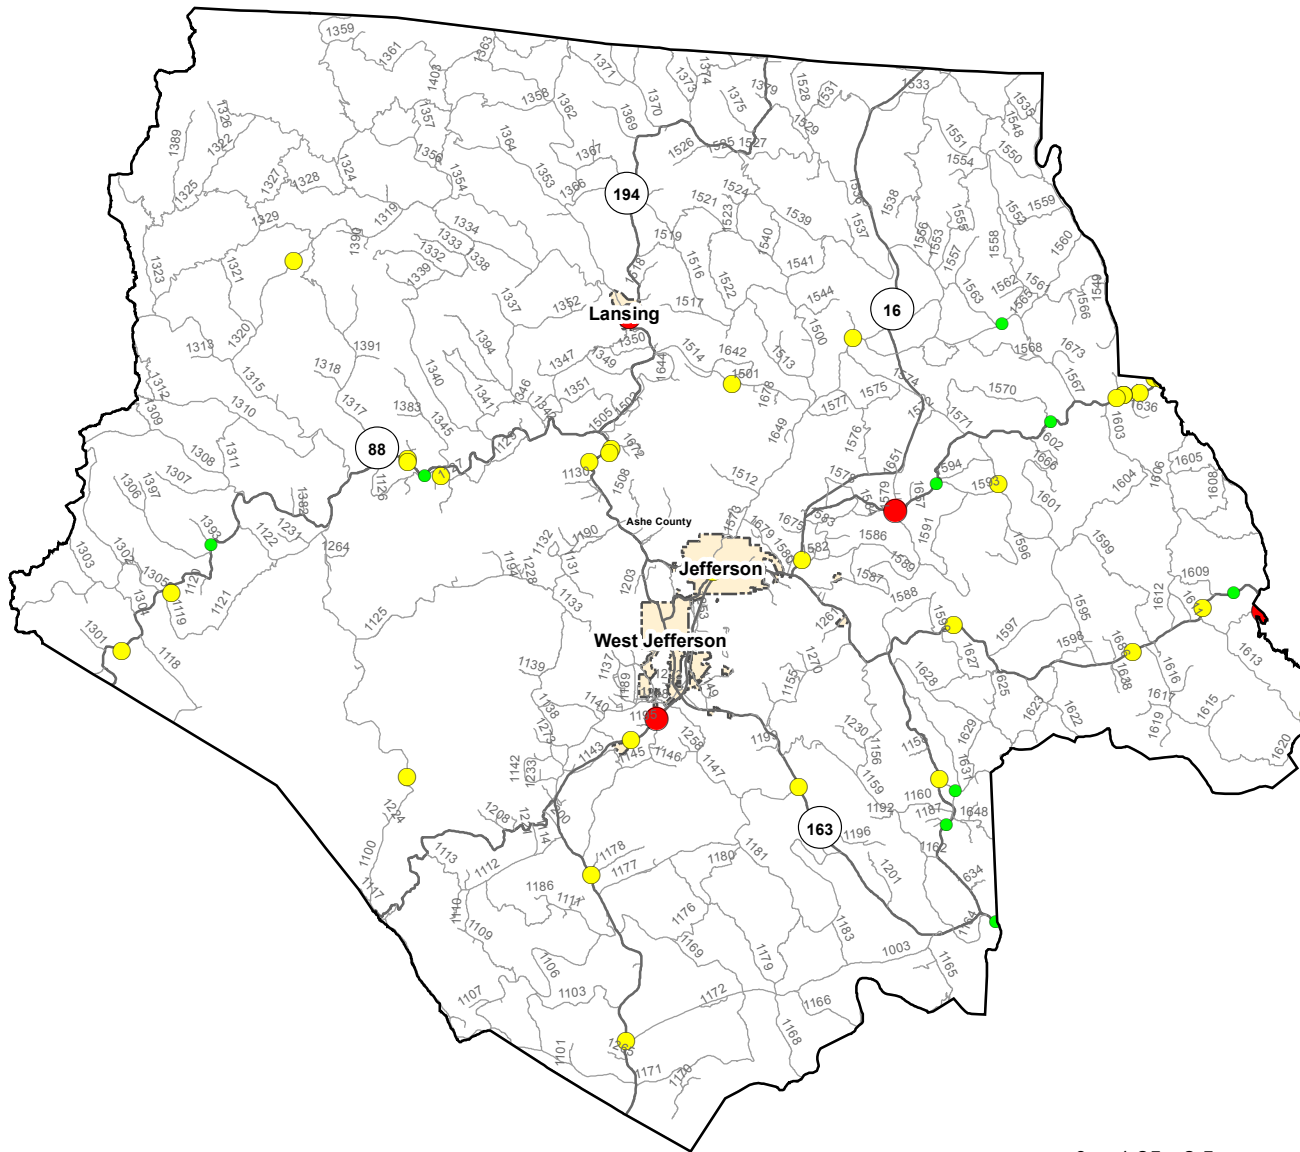

Motorcycle Crash Locations in Ashe County

1/1/2012 to 12/31/2016

2012-2016 Motorcycle Crashes

Crash Severity

- Fatal Crashes
- Injury Crashes
- Property Damage Only Crashes

Note: Motorcycle data only counts reportable crashes that occurred on a roadway.

0 1.25 2.5 5 Miles

Fatal Crashes	Injury Crashes	Property Damage Only Crashes	Total Crashes	Total Crashes Plotted	% of Crashes Plotted
4	33	12	49	39	80%

Prepared By:
 North Carolina Department of Transportation
 Division of Highways
 Transportation Mobility and Safety Division