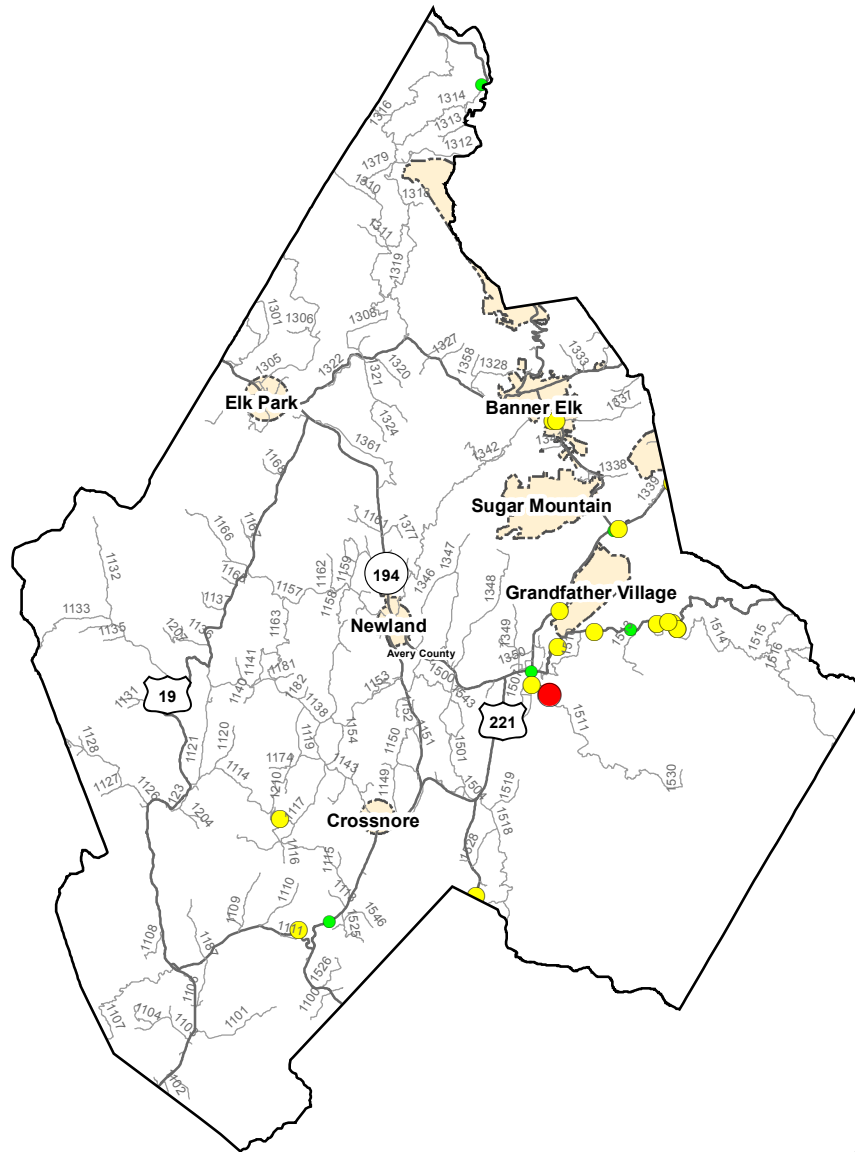

Motorcycle Crash Locations in Avery County 1/1/2012 to 12/31/2016

2012-2016 Motorcycle Crashes

Crash Severity

- Fatal Crashes
- Injury Crashes
- Property Damage Only Crashes

Note: Motorcycle data only counts reportable crashes that occurred on a roadway.

0 1.5 3 6 Miles

Fatal Crashes	Injury Crashes	Property Damage Only Crashes	Total Crashes	Total Crashes Plotted	% of Crashes Plotted
1	23	7	31	23	74%

Prepared By:
North Carolina Department of Transportation
Division of Highways
Transportation Mobility and Safety Division