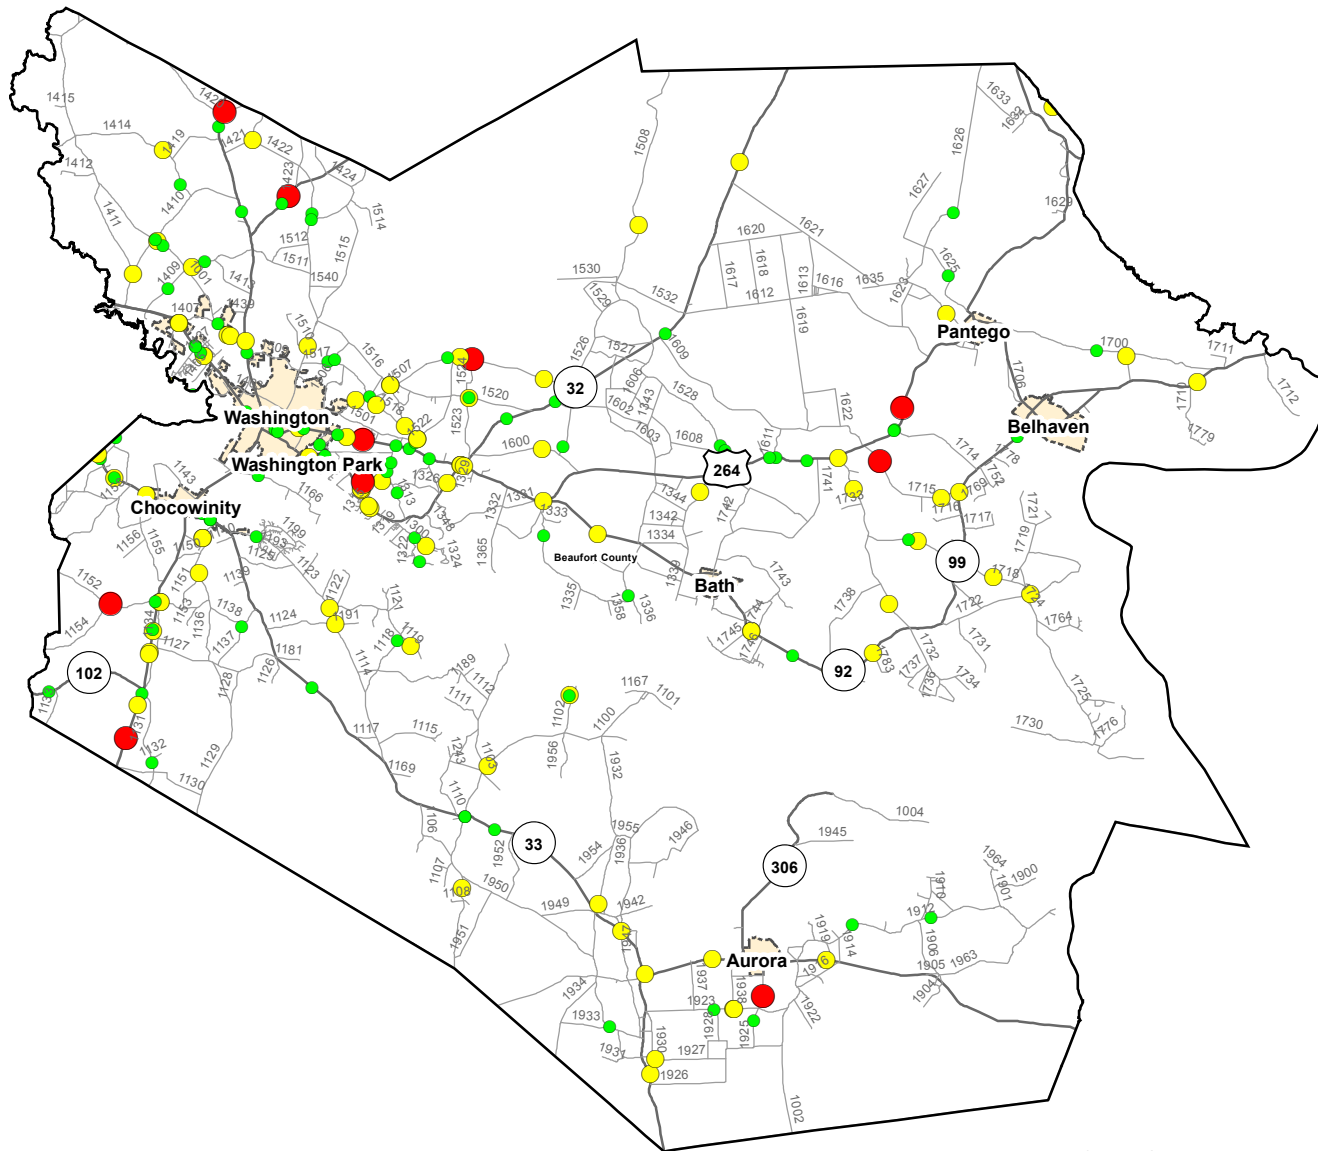

# Alcohol Crash Locations in Beaufort County

### 2012-2016 Alcohol Crashes

#### Crash Severity

- Fatal Crashes
- Injury Crashes
- Property Damage Only Crashes

Note: Alcohol data only counts reportable crashes that occurred on a roadway.

0 2 4 8 Miles

Fatal Crashes	Injury Crashes	Property Damage Only Crashes	Total Crashes	Total Crashes Plotted	% of Crashes Plotted
10	109	129	248	183	74%

Prepared By:  
 North Carolina Department of Transportation  
 Division of Highways  
 Transportation Mobility and Safety Division