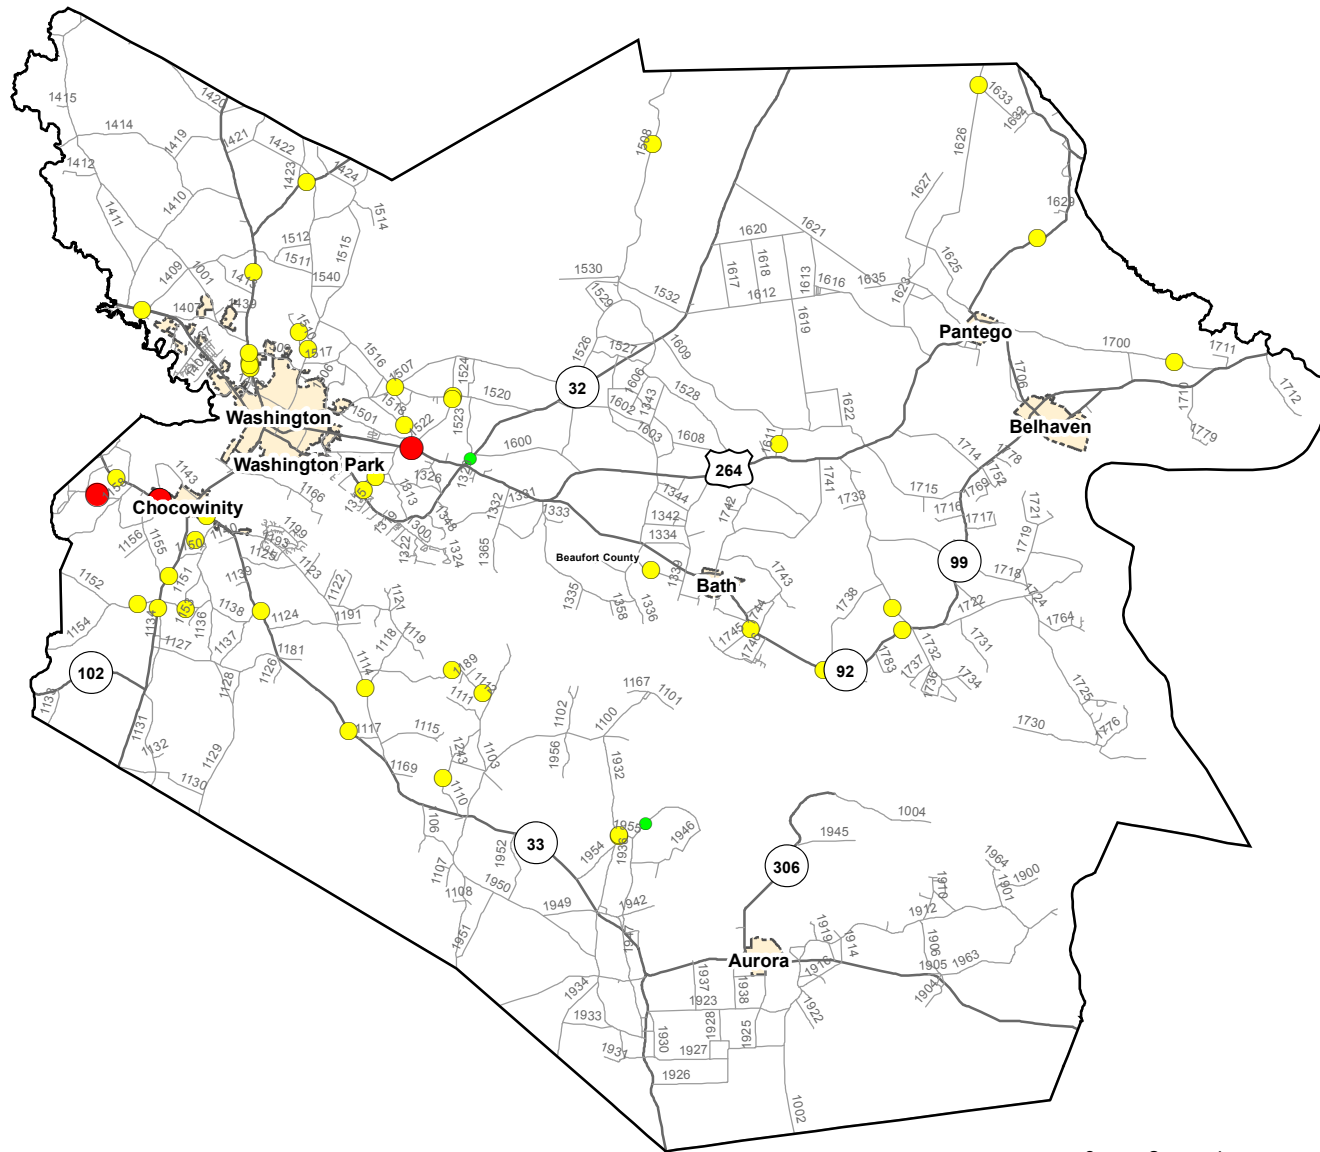

Motorcycle Crash Locations in Beaufort County 1/1/2012 to 12/31/2016

2012-2016 Motorcycle Crashes

Crash Severity

- Fatal Crashes
- Injury Crashes
- Property Damage Only Crashes

Note: Motorcycle data only counts reportable crashes that occurred on a roadway.

0 2 4 8 Miles

Fatal Crashes	Injury Crashes	Property Damage Only Crashes	Total Crashes	Total Crashes Plotted	% of Crashes Plotted
5	55	5	65	46	71%

Prepared By:
North Carolina Department of Transportation
Division of Highways
Transportation Mobility and Safety Division