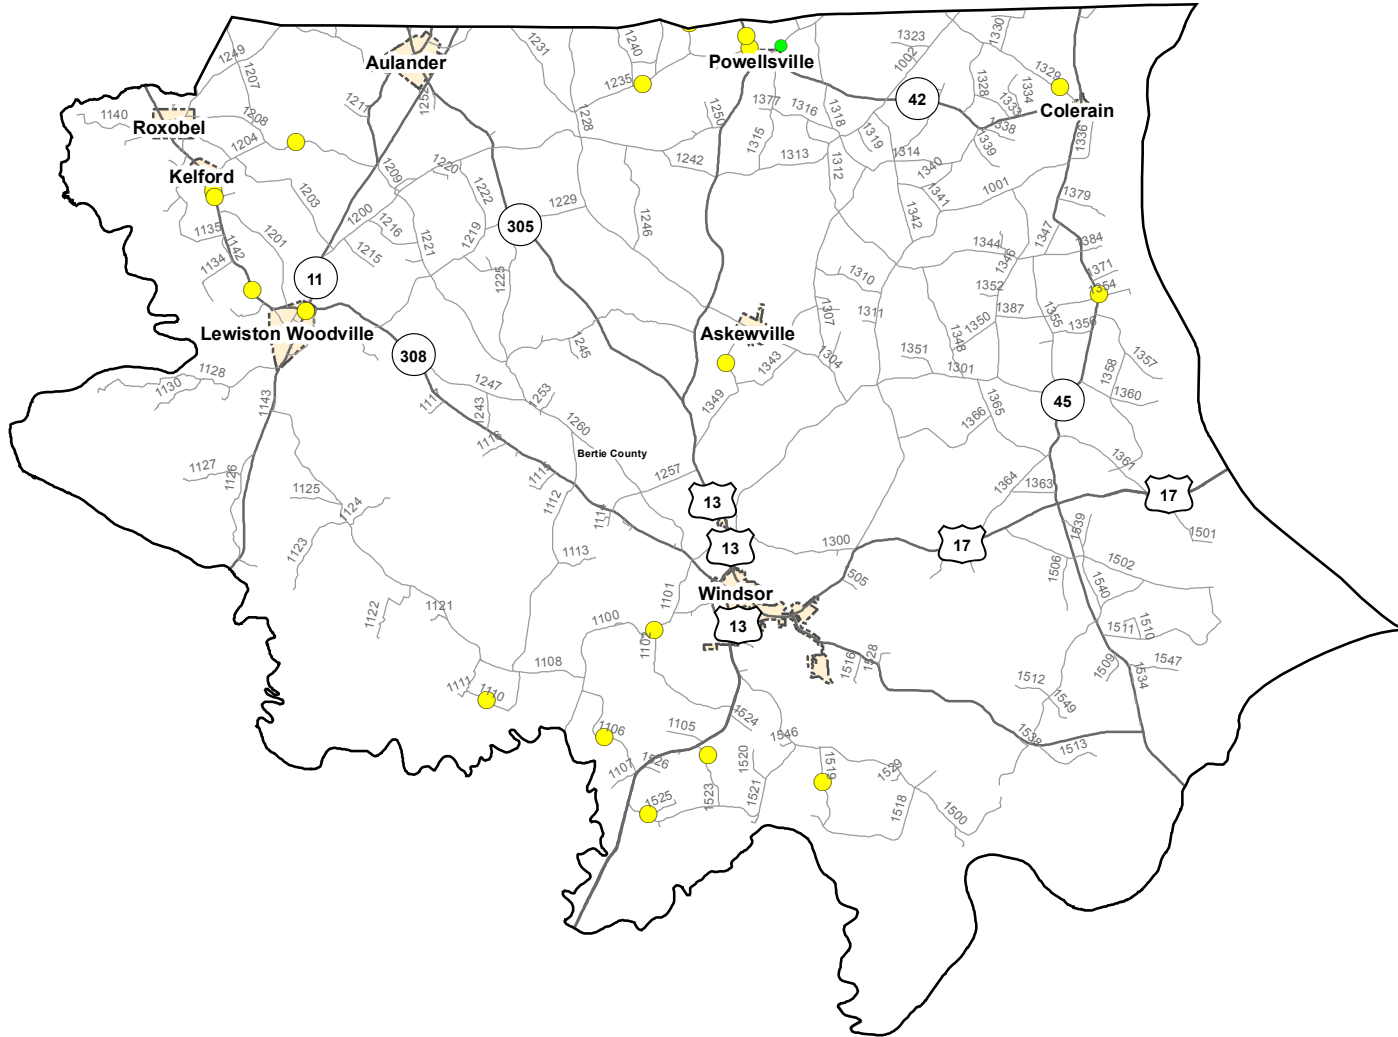

# Motorcycle Crash Locations in Bertie County 1/1/2012 to 12/31/2016

## 2012-2016 Motorcycle Crashes

### Crash Severity

- Fatal Crashes
- Injury Crashes
- Property Damage Only Crashes

Note: Motorcycle data only counts reportable crashes that occurred on a roadway.

0 1.75 3.5 7 Miles

Fatal Crashes	Injury Crashes	Property Damage Only Crashes	Total Crashes	Total Crashes Plotted	% of Crashes Plotted
0	20	3	23	18	78%

Prepared By:  
North Carolina Department of Transportation  
Division of Highways  
Transportation Mobility and Safety Division