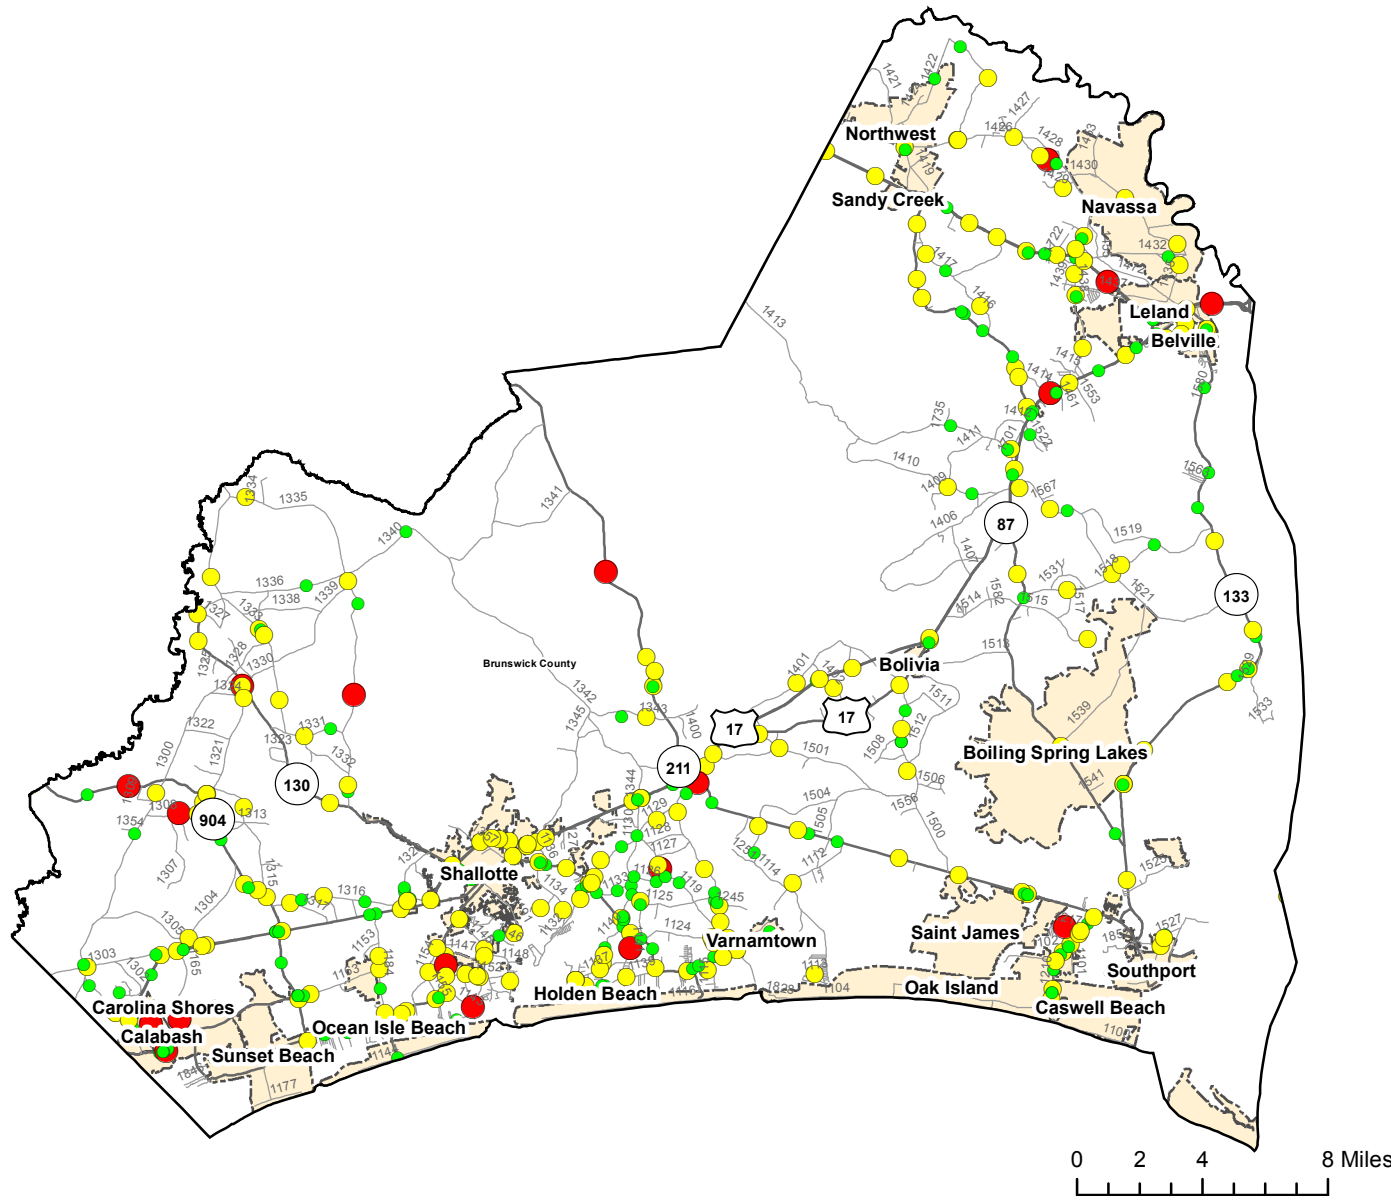

# Alcohol Crash Locations in Brunswick County

### 2012-2016 Alcohol Crashes

#### Crash Severity

- Fatal Crashes
- Injury Crashes
- Property Damage Only Crashes

Note: Alcohol data only counts reportable crashes that occurred on a roadway.

Fatal Crashes	Injury Crashes	Property Damage Only Crashes	Total Crashes	Total Crashes Plotted	% of Crashes Plotted
22	288	273	583	403	69%

Prepared By:  
 North Carolina Department of Transportation  
 Division of Highways  
 Transportation Mobility and Safety Division