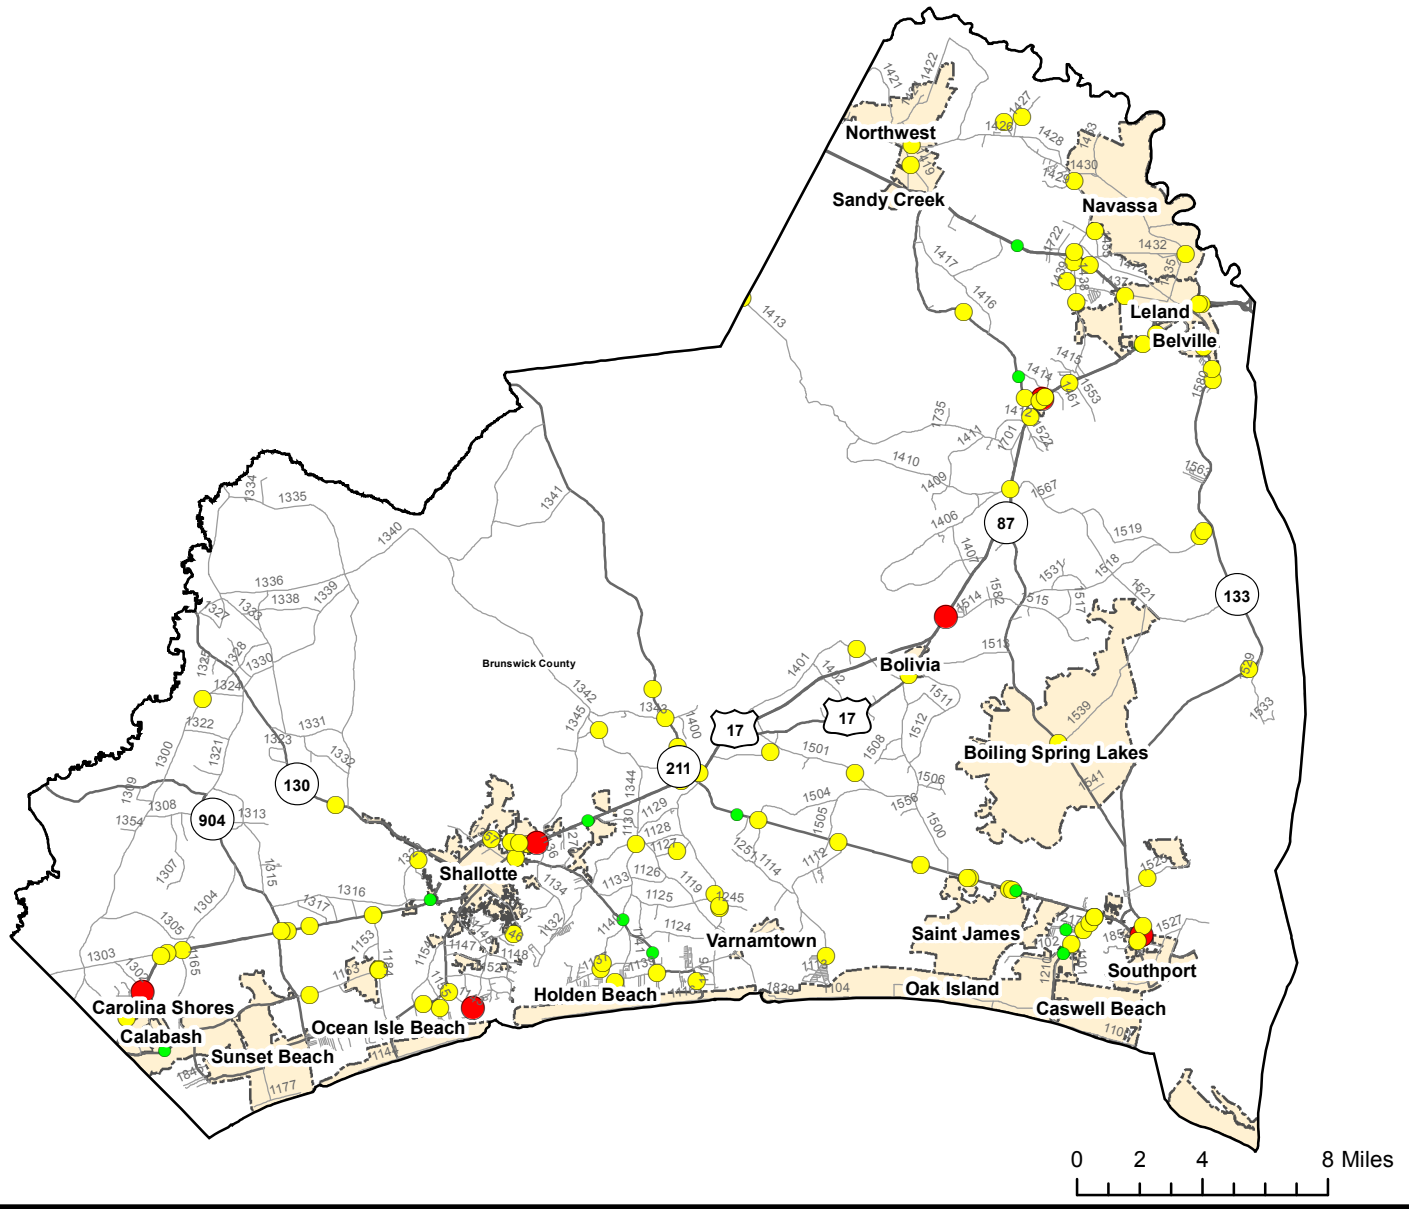

Motorcycle Crash Locations in Brunswick County 1/1/2012 to 12/31/2016

2012-2016 Motorcycle Crashes

Crash Severity

- Fatal Crashes
- Injury Crashes
- Property Damage Only Crashes

Note: Motorcycle data only counts reportable crashes that occurred on a roadway.

Fatal Crashes	Injury Crashes	Property Damage Only Crashes	Total Crashes	Total Crashes Plotted	% of Crashes Plotted
9	132	22	163	120	74%

Prepared By:
North Carolina Department of Transportation
Division of Highways
Transportation Mobility and Safety Division