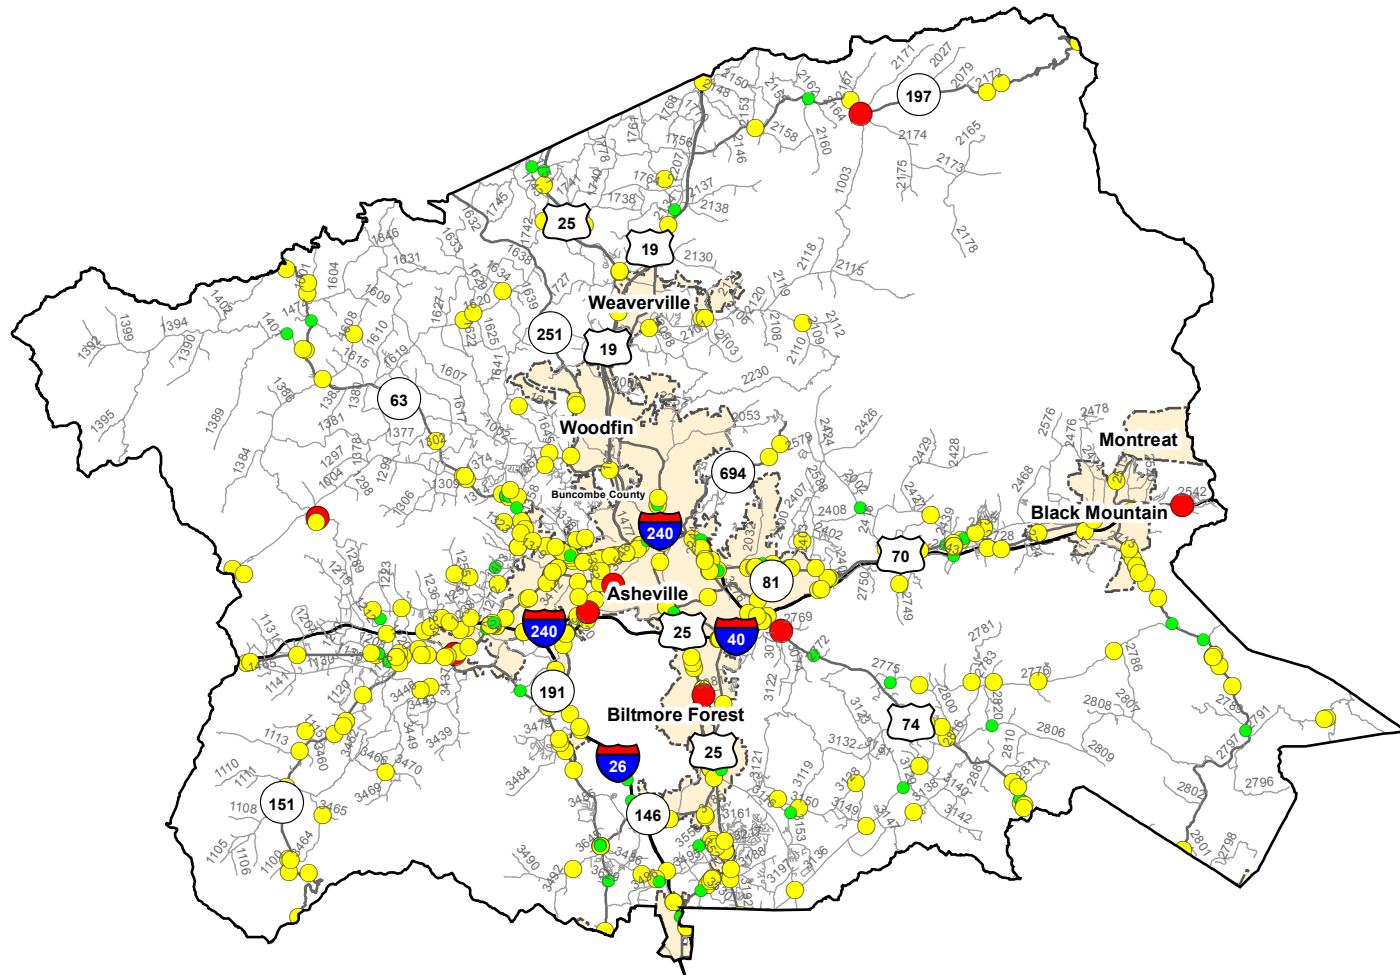

Motorcycle Crash Locations in Buncombe County 1/1/2012 to 12/31/2016

2012-2016 Motorcycle Crashes

Crash Severity

- Fatal Crashes
- Injury Crashes
- Property Damage Only Crashes

Note: Motorcycle data only counts reportable crashes that occurred on a roadway.

0 1.75 3.5 7 Miles

| Fatal Crashes | Injury Crashes | Property Damage Only Crashes | Total Crashes | Total Crashes Plotted | % of Crashes Plotted |
|---------------|----------------|------------------------------|---------------|-----------------------|----------------------|
| 15 | 533 | 127 | 675 | 425 | 63% |

Prepared By:
North Carolina Department of Transportation
Division of Highways
Transportation Mobility and Safety Division