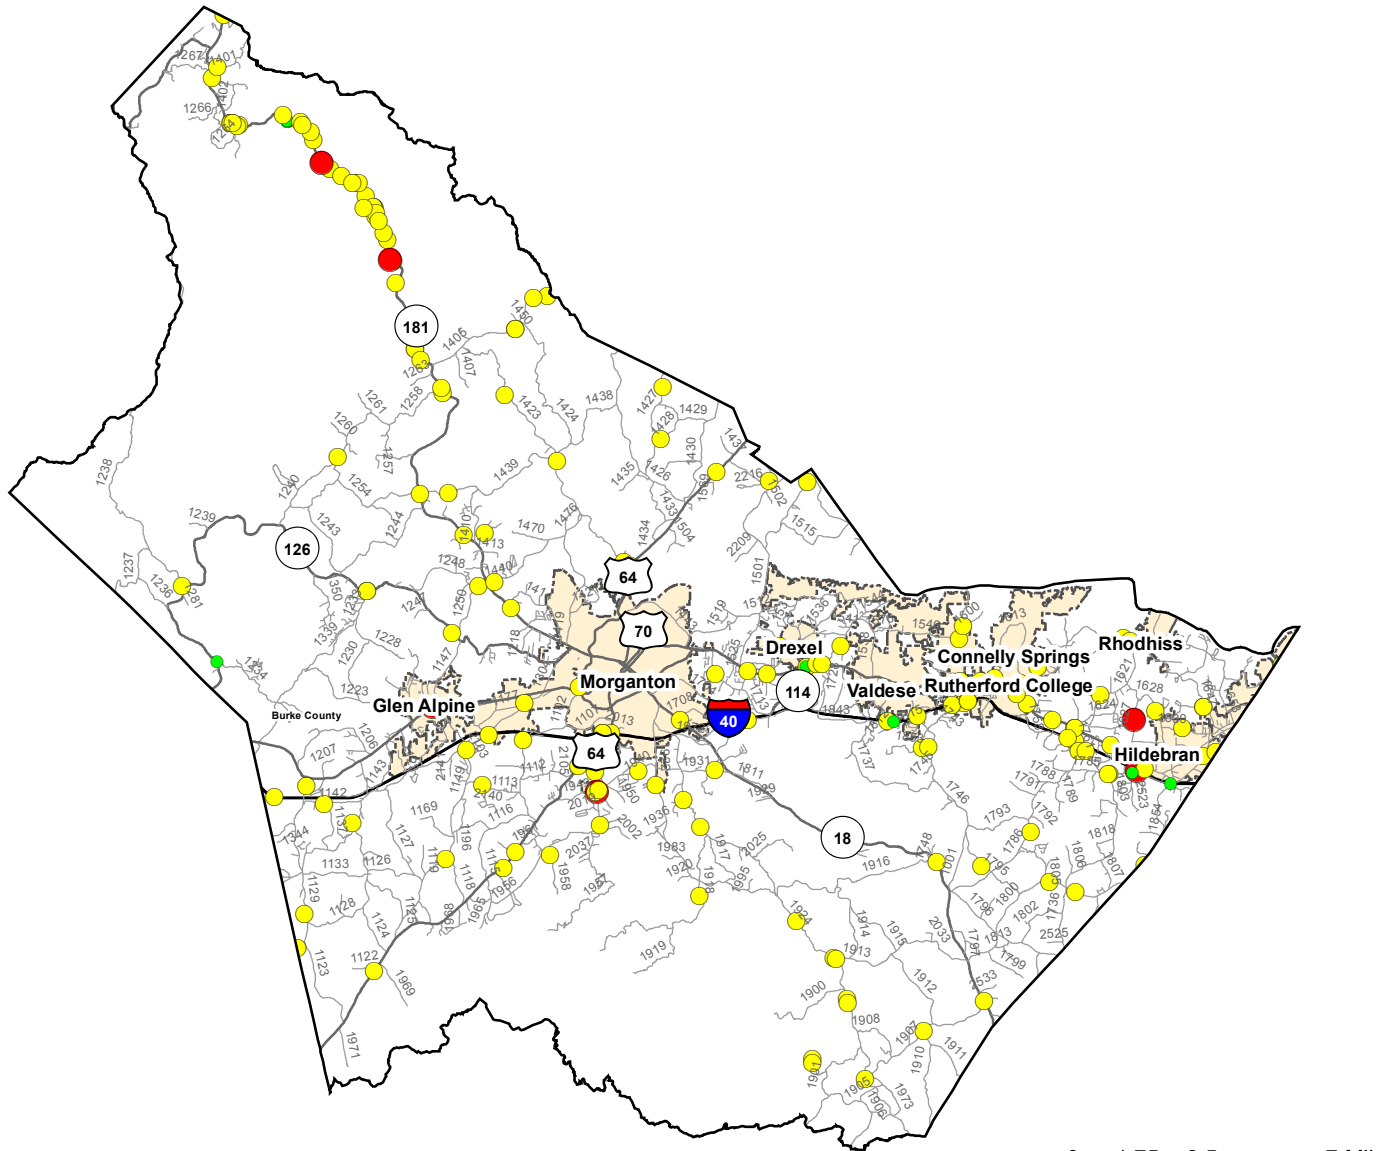

# Motorcycle Crash Locations in Burke County

### 2012-2016 Motorcycle Crashes

#### Crash Severity

- Fatal Crashes
- Injury Crashes
- Property Damage Only Crashes

Note: Motorcycle data only counts reportable crashes that occurred on a roadway.

0 1.75 3.5 7 Miles

Fatal Crashes	Injury Crashes	Property Damage Only Crashes	Total Crashes	Total Crashes Plotted	% of Crashes Plotted
7	207	19	233	178	76%