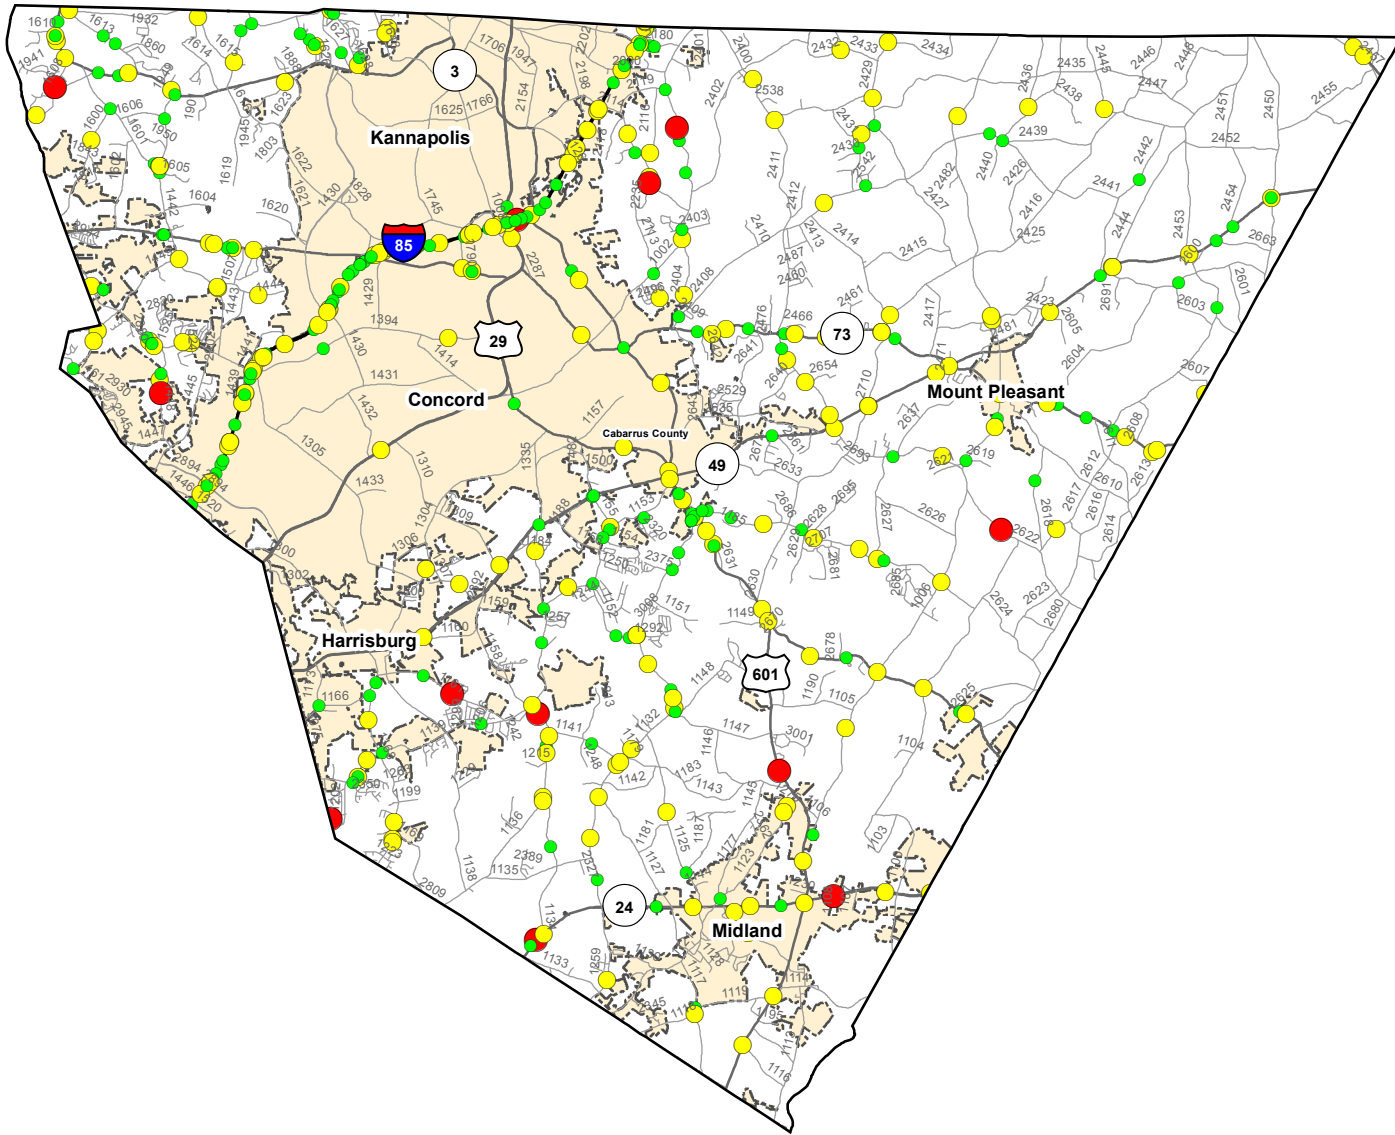

# Alcohol Crash Locations in Cabarrus County 1/1/2012 to 12/31/2016

## 2012-2016 Alcohol Crashes

### Crash Severity

- Fatal Crashes
- Injury Crashes
- Property Damage Only Crashes

Note: Alcohol data only counts reportable crashes that occurred on a roadway.

0 1.25 2.5 5 Miles

Fatal Crashes	Injury Crashes	Property Damage Only Crashes	Total Crashes	Total Crashes Plotted	% of Crashes Plotted
25	454	476	955	403	42%