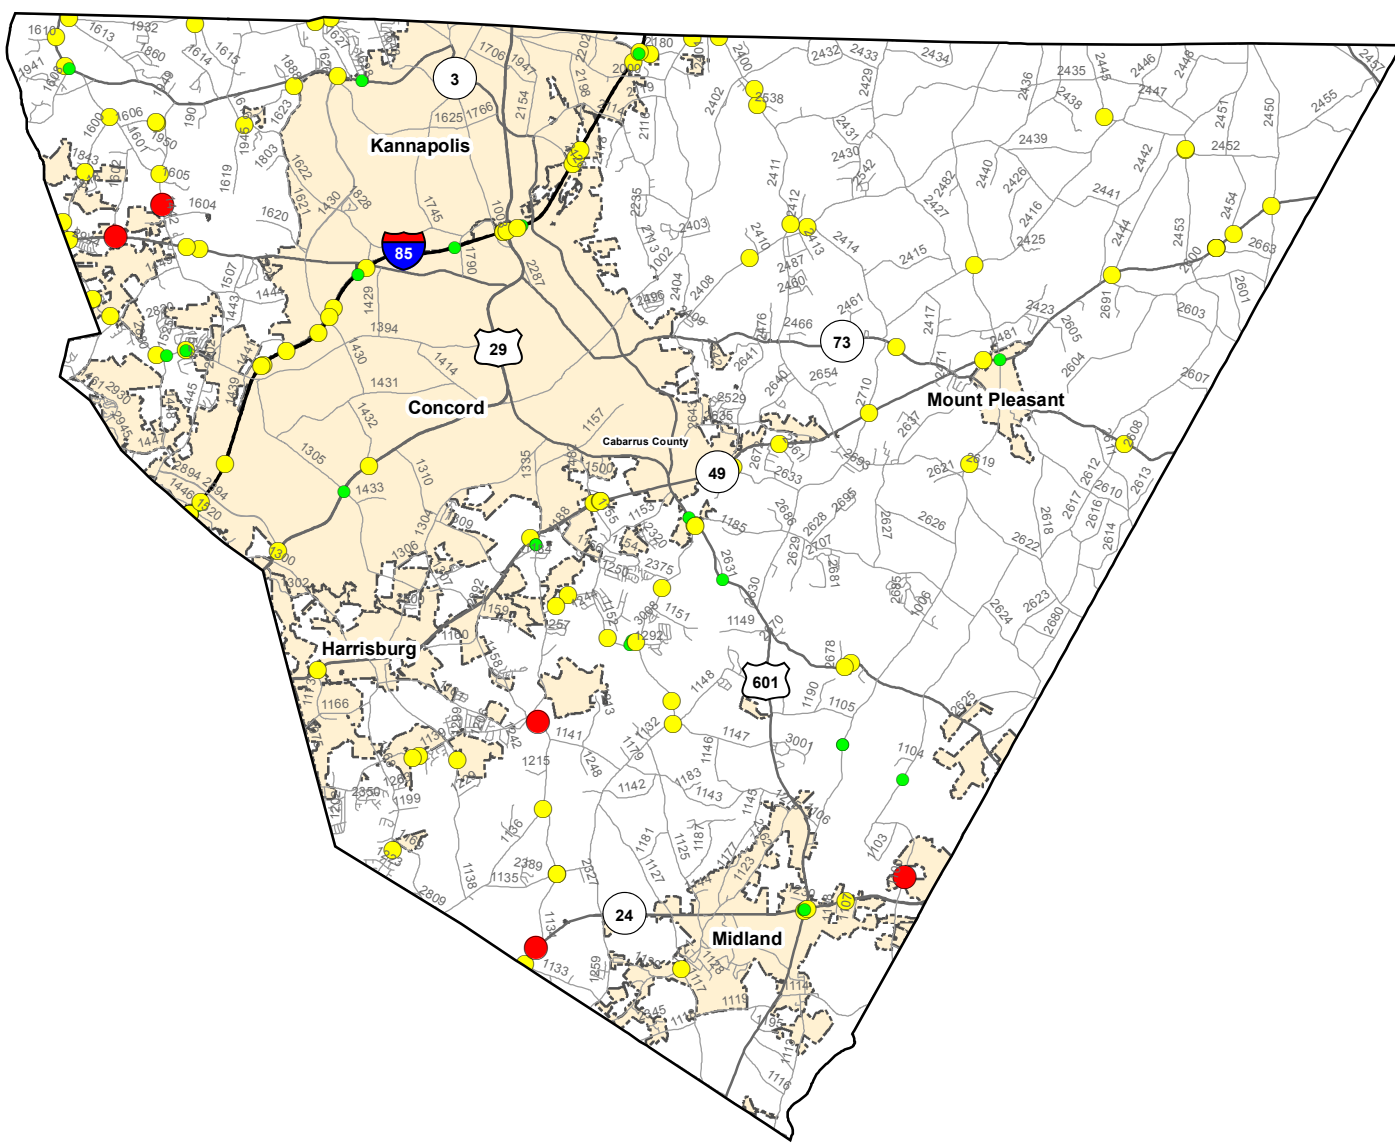

Motorcycle Crash Locations in Cabarrus County

1/1/2012 to 12/31/2016

2012-2016 Motorcycle Crashes

Crash Severity

- Fatal Crashes
- Injury Crashes
- Property Damage Only Crashes

Note: Motorcycle data only counts reportable crashes that occurred on a roadway.

Fatal Crashes	Injury Crashes	Property Damage Only Crashes	Total Crashes	Total Crashes Plotted	% of Crashes Plotted
14	283	57	354	126	36%

Prepared By:
 North Carolina Department of Transportation
 Division of Highways
 Transportation Mobility and Safety Division