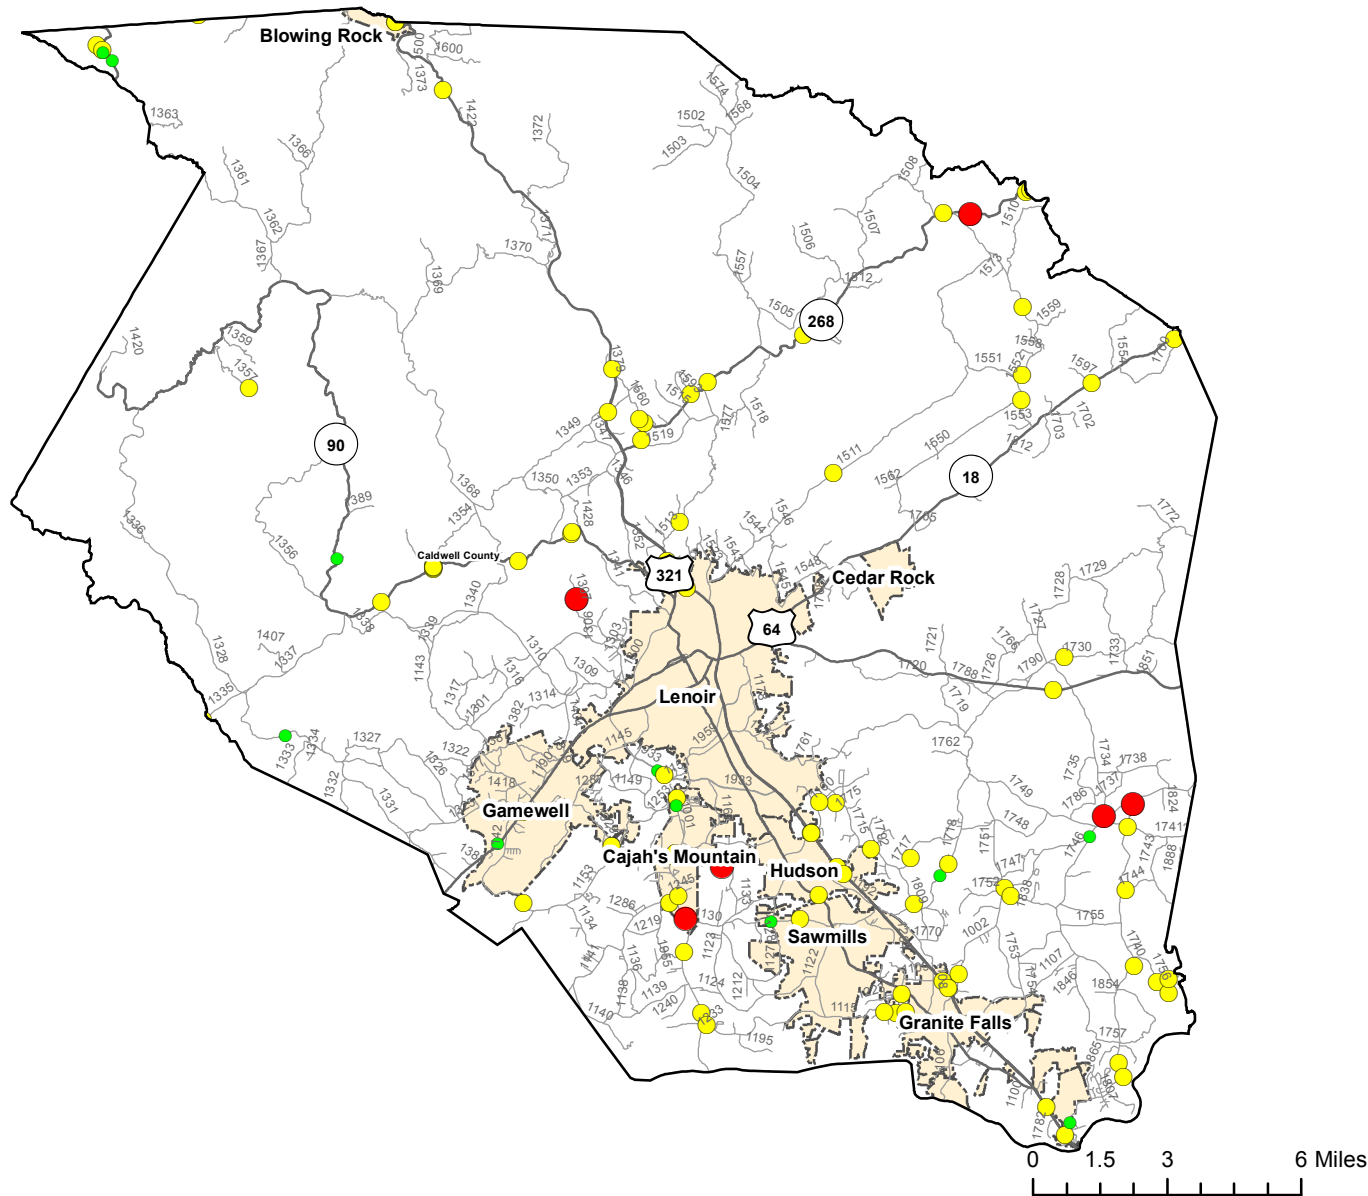

Motorcycle Crash Locations in Caldwell County

1/1/2012 to 12/31/2016

2012-2016 Motorcycle Crashes

Crash Severity

- Fatal Crashes
- Injury Crashes
- Property Damage Only Crashes

Note: Motorcycle data only counts reportable crashes that occurred on a roadway.

| Fatal Crashes | Injury Crashes | Property Damage Only Crashes | Total Crashes | Total Crashes Plotted | % of Crashes Plotted |
|---------------|----------------|------------------------------|---------------|-----------------------|----------------------|
| 7 | 141 | 28 | 176 | 96 | 55% |

Prepared By:
 North Carolina Department of Transportation
 Division of Highways
 Transportation Mobility and Safety Division