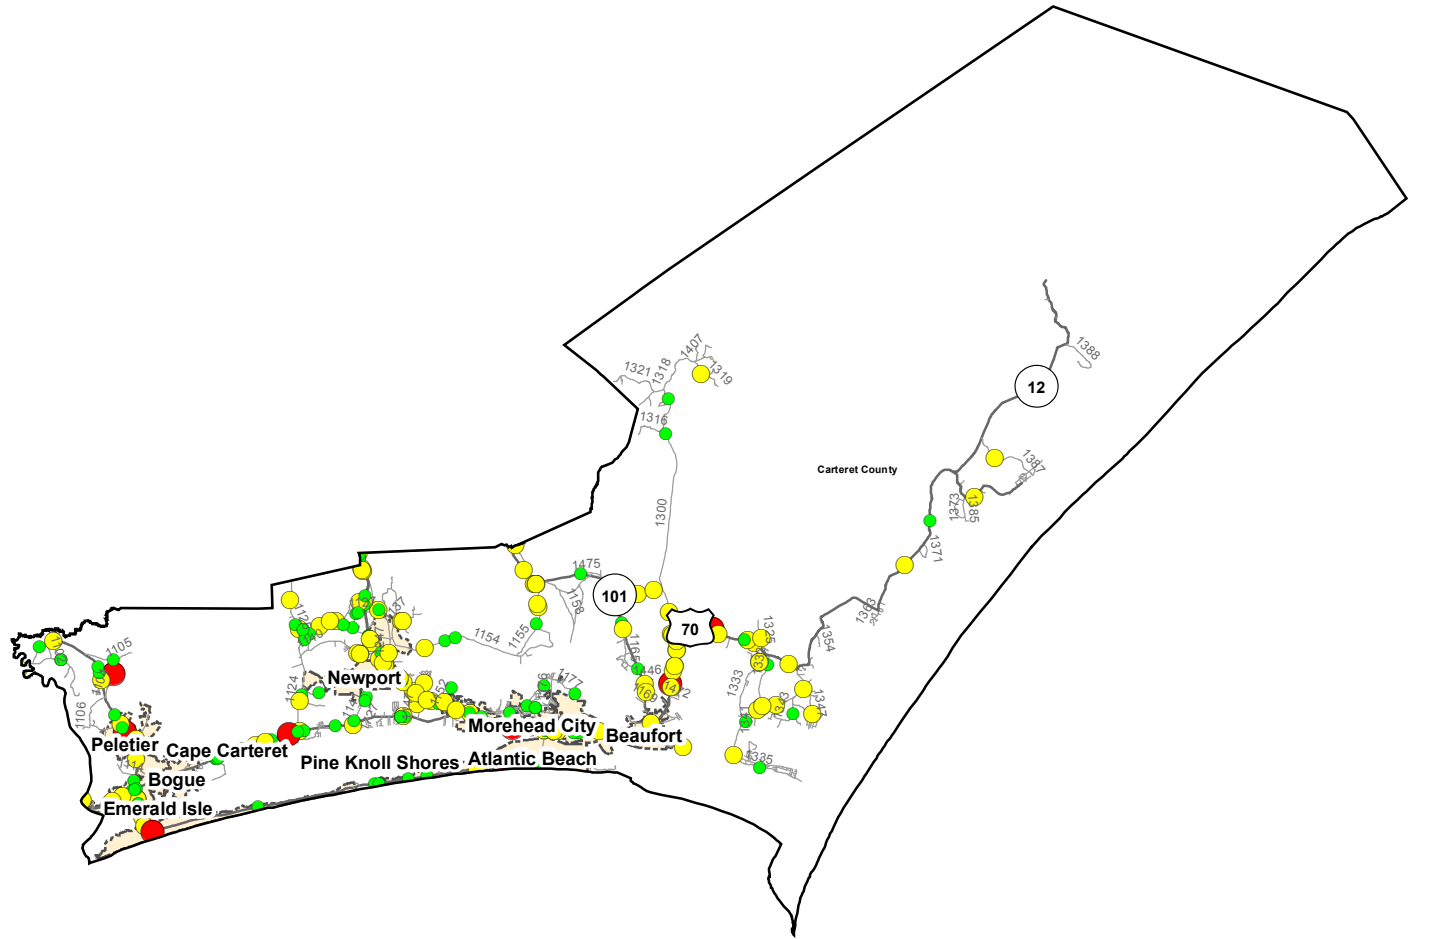

# Alcohol Crash Locations in Carteret County 1/1/2012 to 12/31/2016

## 2012-2016 Alcohol Crashes

### Crash Severity

- Fatal Crashes
- Injury Crashes
- Property Damage Only Crashes

Note: Alcohol data only counts reportable crashes that occurred on a roadway.

0 3 6 12 Miles

Fatal Crashes	Injury Crashes	Property Damage Only Crashes	Total Crashes	Total Crashes Plotted	% of Crashes Plotted
8	154	175	337	239	71%

Prepared By:  
North Carolina Department of Transportation  
Division of Highways  
Transportation Mobility and Safety Division