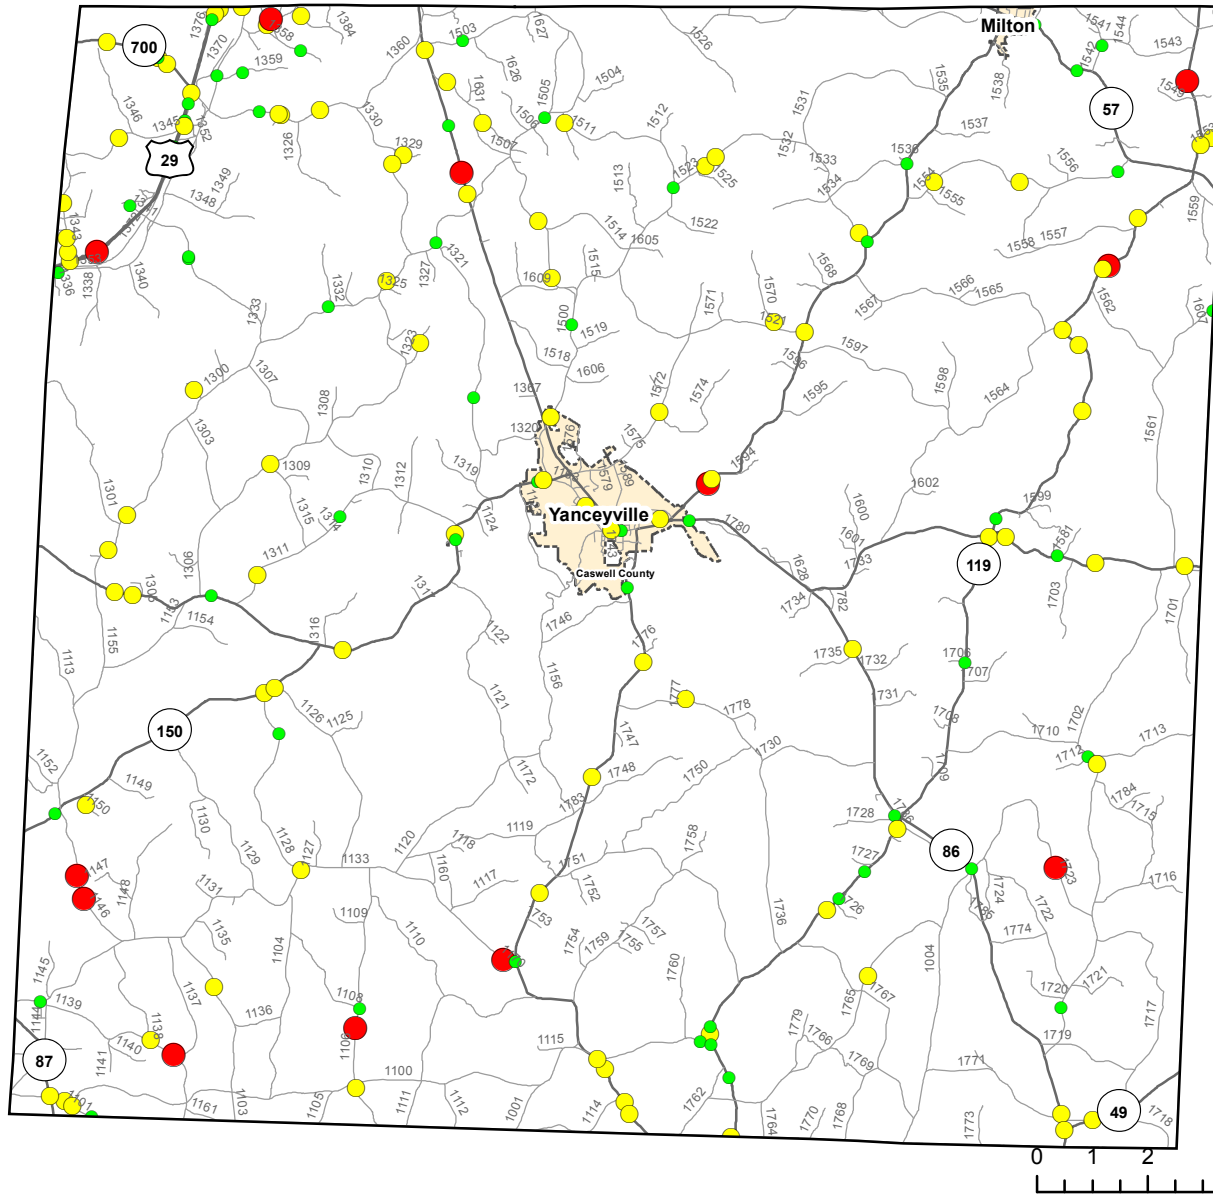

Alcohol Crash Locations in Caswell County

1/1/2012 to 12/31/2016

2012-2016 Alcohol Crashes

Crash Severity

- Fatal Crashes
- Injury Crashes
- Property Damage Only Crashes

Note: Alcohol data only counts reportable crashes that occurred on a roadway.

Fatal Crashes	Injury Crashes	Property Damage Only Crashes	Total Crashes	Total Crashes Plotted	% of Crashes Plotted
13	98	66	177	164	93%

Prepared By:
 North Carolina Department of Transportation
 Division of Highways
 Transportation Mobility and Safety Division