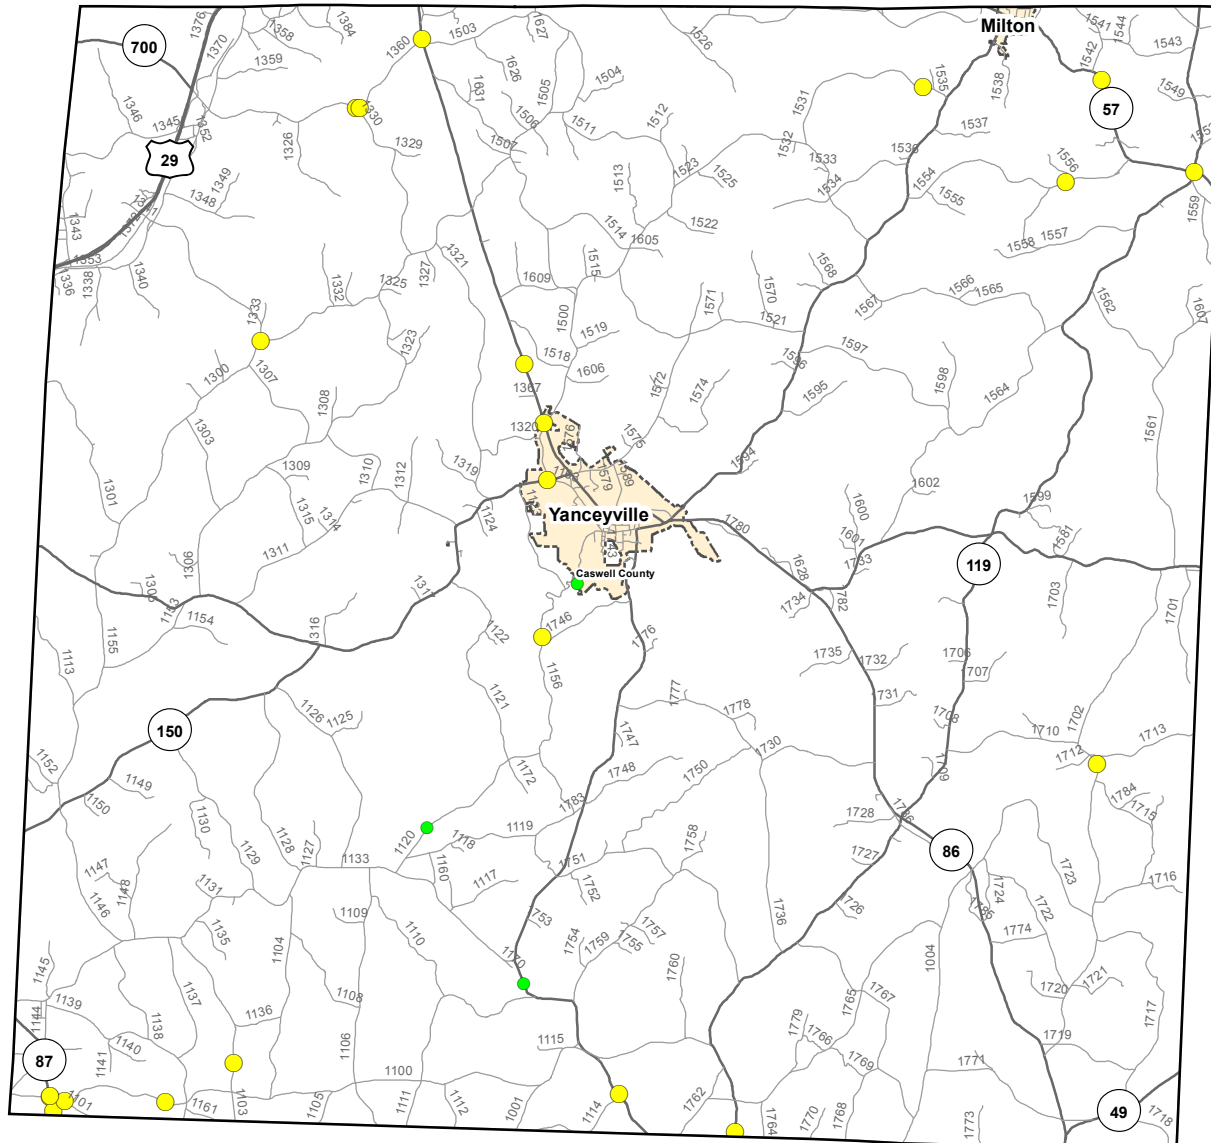

# Motorcycle Crash Locations in Caswell County

### 2012-2016 Motorcycle Crashes

#### Crash Severity

- Fatal Crashes
- Injury Crashes
- Property Damage Only Crashes

Note: Motorcycle data only counts reportable crashes that occurred on a roadway.

Fatal Crashes	Injury Crashes	Property Damage Only Crashes	Total Crashes	Total Crashes Plotted	% of Crashes Plotted
0	22	3	25	25	100%