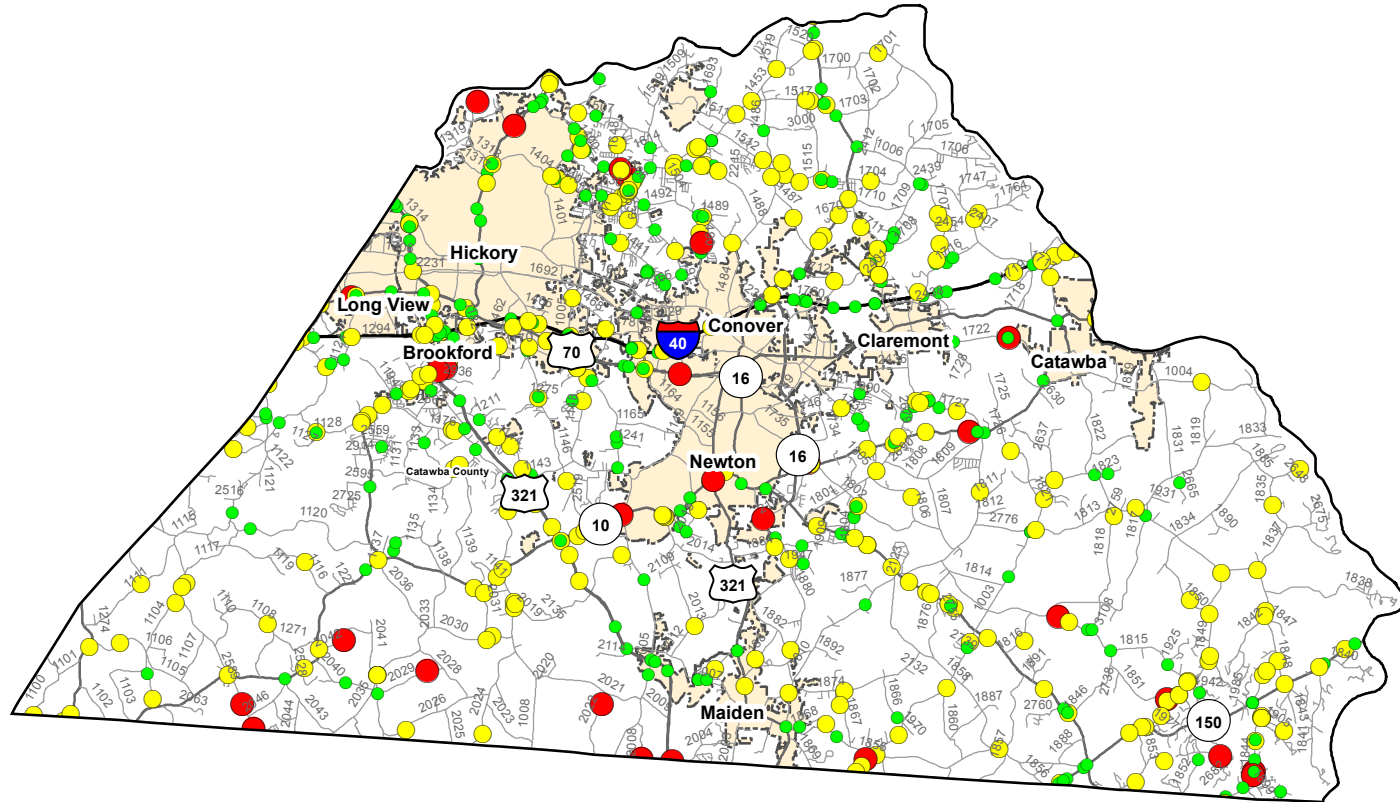

Alcohol Crash Locations in Catawba County

1/1/2012 to 12/31/2016

2012-2016 Alcohol Crashes

Crash Severity

- Fatal Crashes
- Injury Crashes
- Property Damage Only Crashes

Note: Alcohol data only counts reportable crashes that occurred on a roadway.

0 1.5 3 6 Miles

Fatal Crashes	Injury Crashes	Property Damage Only Crashes	Total Crashes	Total Crashes Plotted	% of Crashes Plotted
34	458	474	966	558	58%

Prepared By:
 North Carolina Department of Transportation
 Division of Highways
 Transportation Mobility and Safety Division