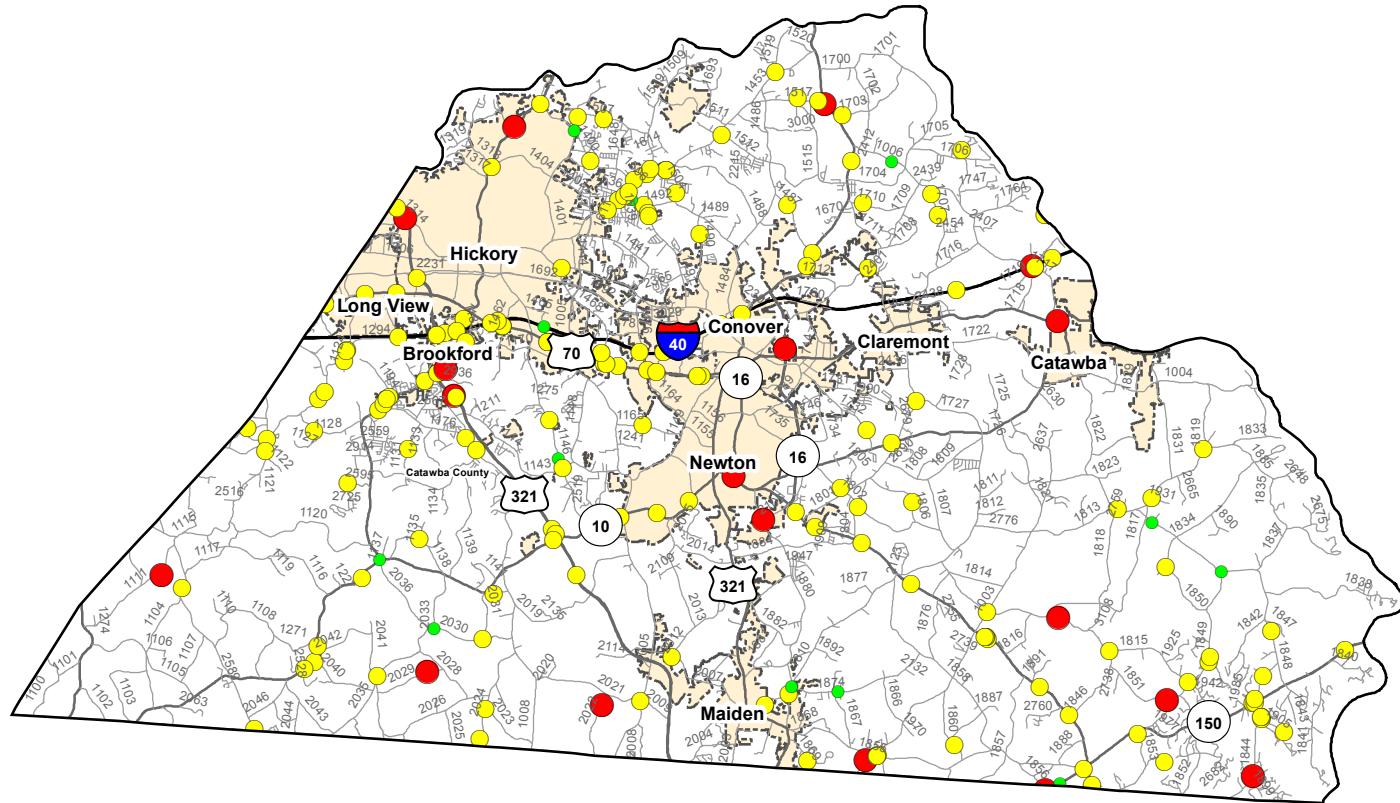

Motorcycle Crash Locations in Catawba County 1/1/2012 to 12/31/2016

2012-2016 Motorcycle Crashes

Crash Severity

- Fatal Crashes
- Injury Crashes
- Property Damage Only Crashes

Note: Motorcycle data only counts reportable crashes that occurred on a roadway.

0 1.5 3 6 Miles

Fatal Crashes	Injury Crashes	Property Damage Only Crashes	Total Crashes	Total Crashes Plotted	% of Crashes Plotted
24	292	45	361	195	54%

Prepared By:
North Carolina Department of Transportation
Division of Highways
Transportation Mobility and Safety Division