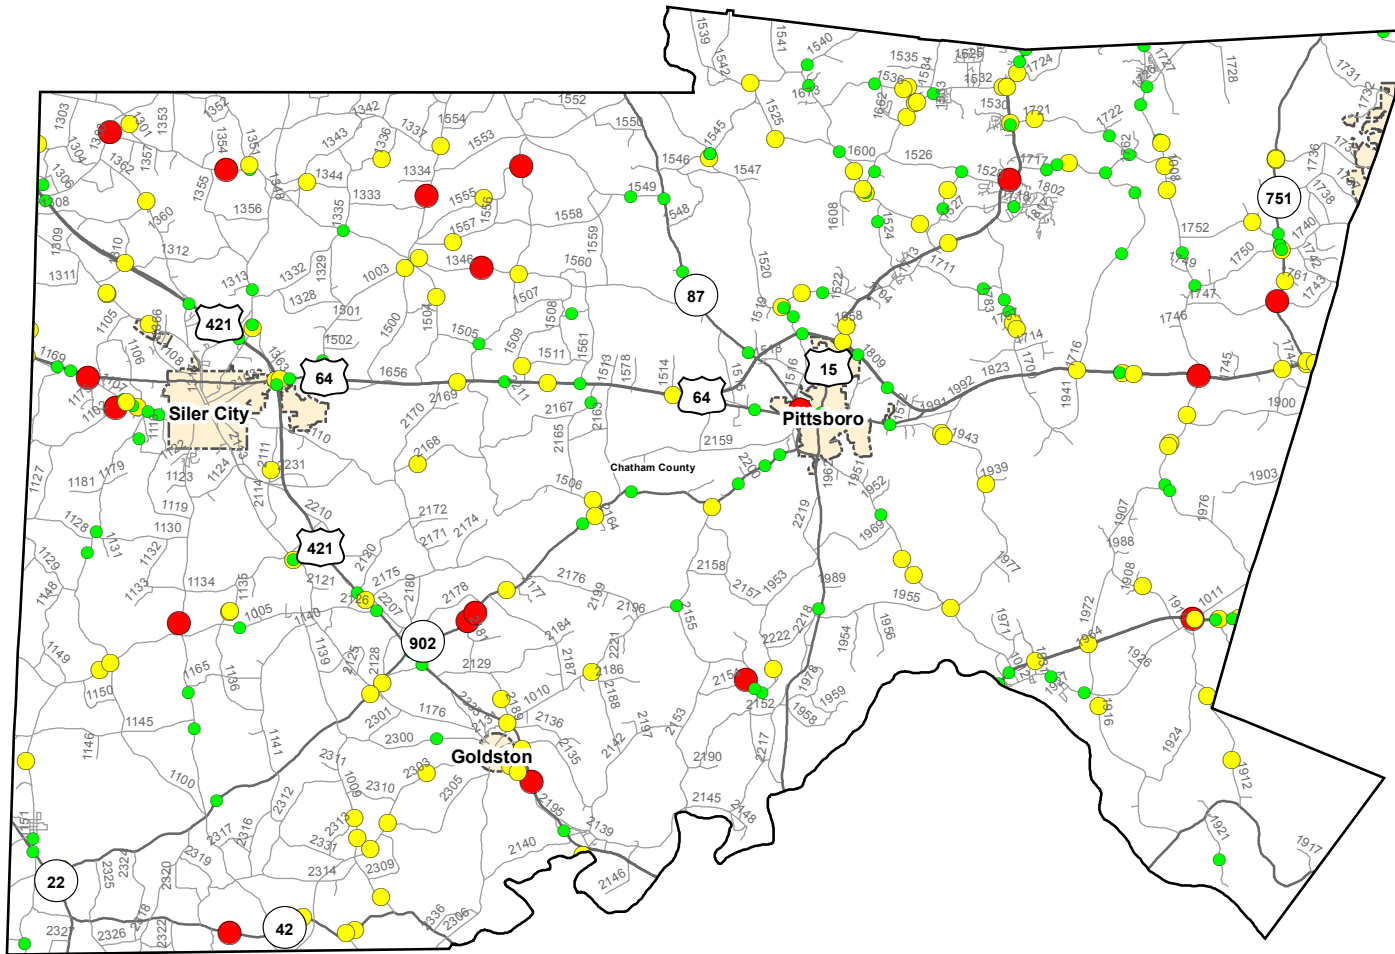

Alcohol Crash Locations in Chatham County

1/1/2012 to 12/31/2016

2012-2016 Alcohol Crashes

Crash Severity

- Fatal Crashes
- Injury Crashes
- Property Damage Only Crashes

Note: Alcohol data only counts reportable crashes that occurred on a roadway.

Fatal Crashes	Injury Crashes	Property Damage Only Crashes	Total Crashes	Total Crashes Plotted	% of Crashes Plotted
18	155	164	337	253	75%

Prepared By:
 North Carolina Department of Transportation
 Division of Highways
 Transportation Mobility and Safety Division