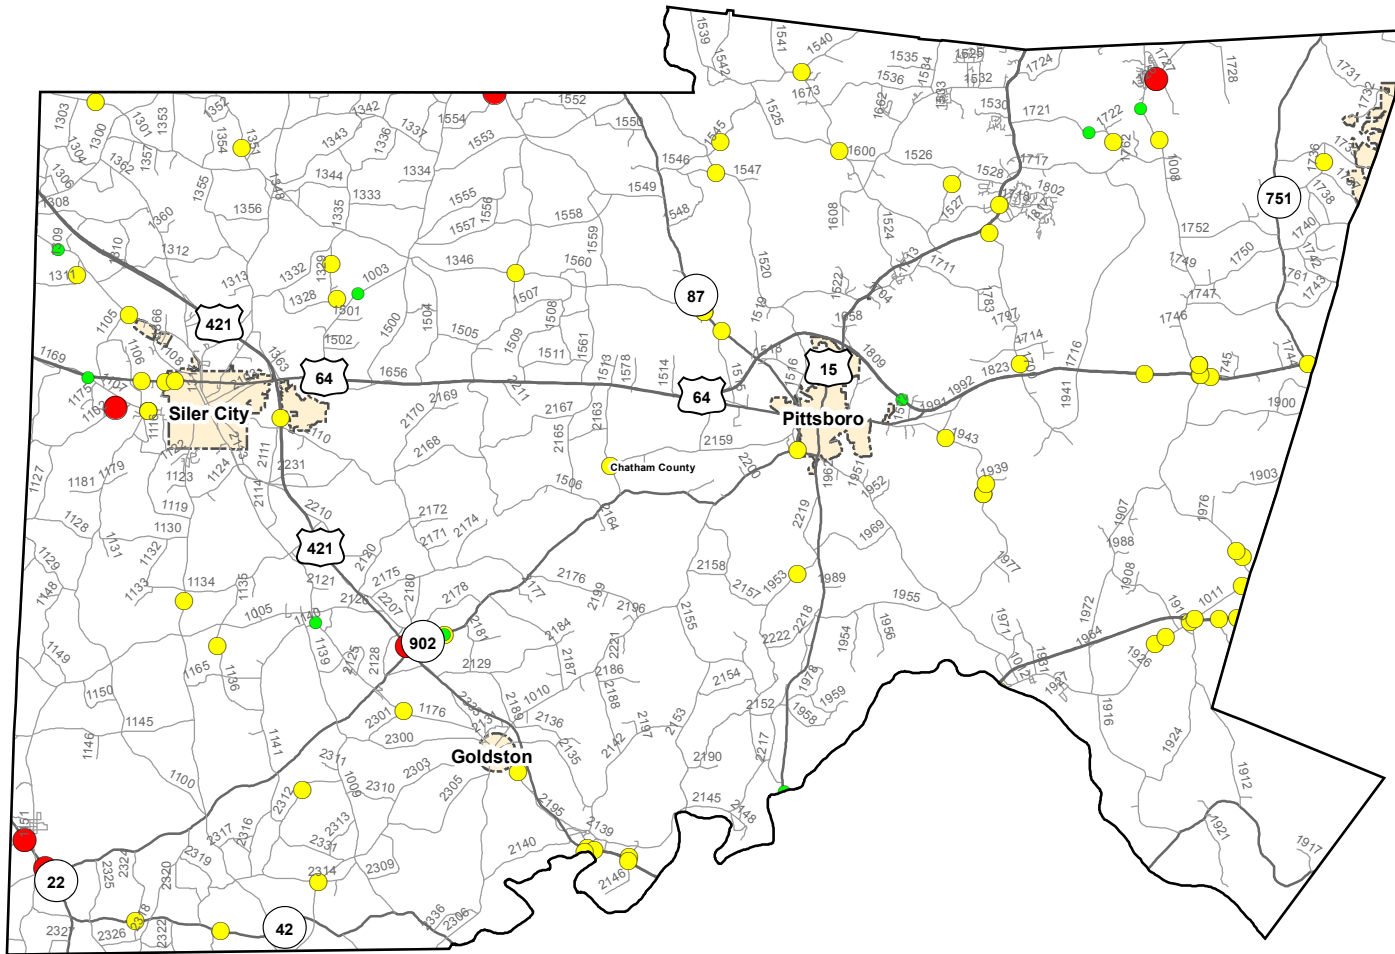

Motorcycle Crash Locations in Chatham County

1/1/2012 to 12/31/2016

2012-2016 Motorcycle Crashes

Crash Severity

- Fatal Crashes
- Injury Crashes
- Property Damage Only Crashes

Note: Motorcycle data only counts reportable crashes that occurred on a roadway.

0 1.75 3.5 7 Miles

Fatal Crashes	Injury Crashes	Property Damage Only Crashes	Total Crashes	Total Crashes Plotted	% of Crashes Plotted
6	86	13	105	76	72%

Prepared By:
 North Carolina Department of Transportation
 Division of Highways
 Transportation Mobility and Safety Division