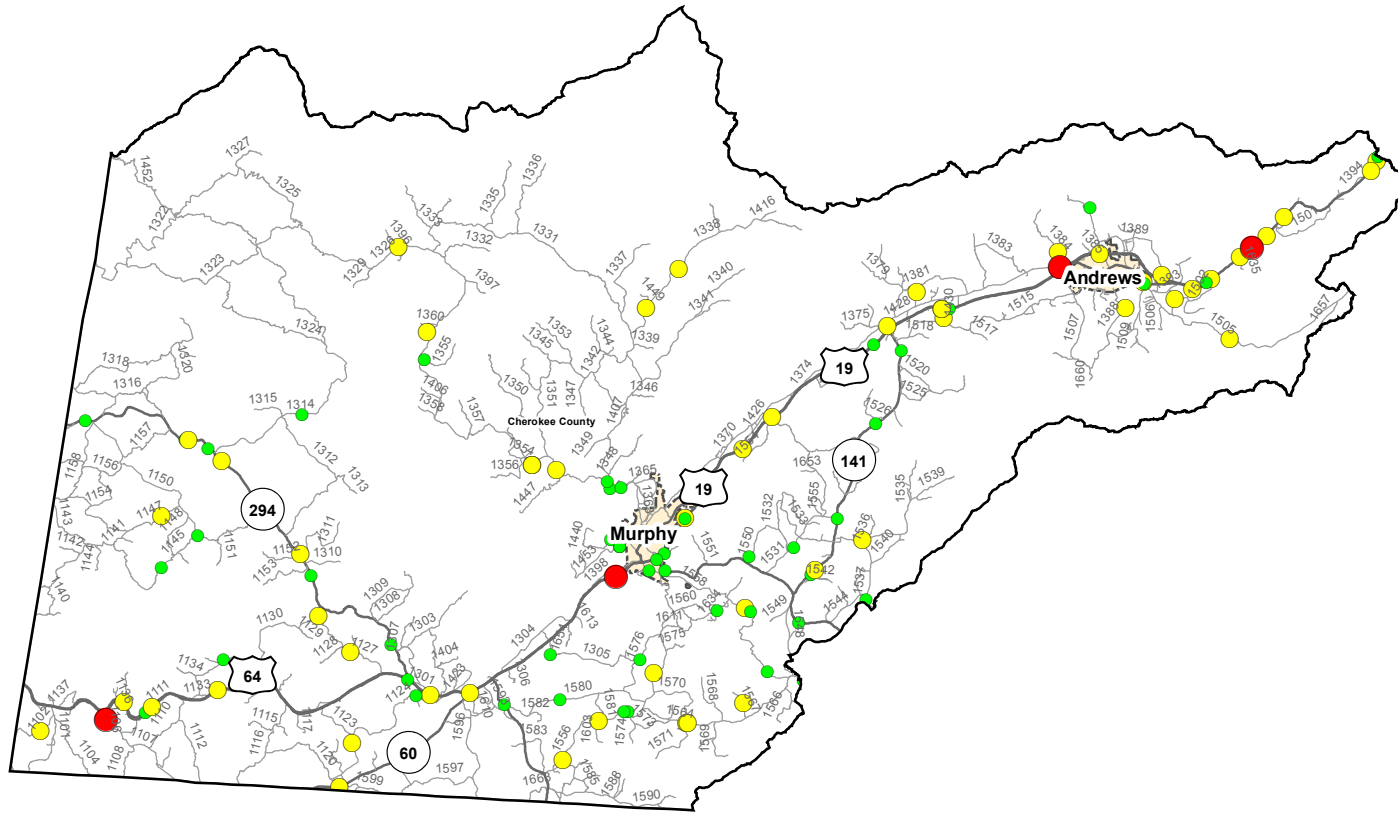

Alcohol Crash Locations in Cherokee County 1/1/2012 to 12/31/2016

2012-2016 Alcohol Crashes

Crash Severity

- Fatal Crashes
- Injury Crashes
- Property Damage Only Crashes

Note: Alcohol data only counts reportable crashes that occurred on a roadway.

Fatal Crashes	Injury Crashes	Property Damage Only Crashes	Total Crashes	Total Crashes Plotted	% of Crashes Plotted
5	72	63	140	105	75%

Prepared By:
North Carolina Department of Transportation
Division of Highways
Transportation Mobility and Safety Division