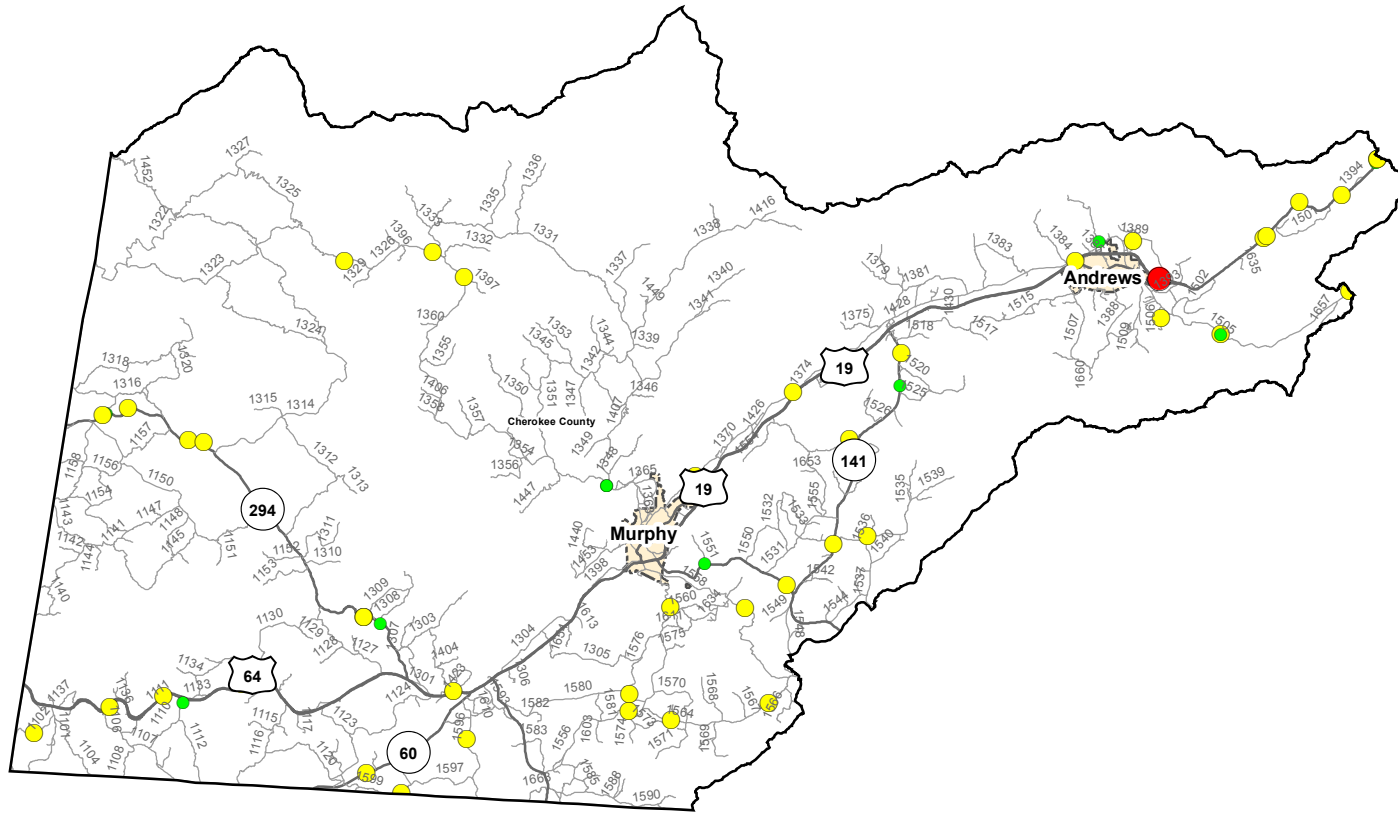

# Motorcycle Crash Locations in Cherokee County 1/1/2012 to 12/31/2016

## 2012-2016 Motorcycle Crashes

### Crash Severity

- Fatal Crashes
- Injury Crashes
- Property Damage Only Crashes

Note: Motorcycle data only counts reportable crashes that occurred on a roadway.

Fatal Crashes	Injury Crashes	Property Damage Only Crashes	Total Crashes	Total Crashes Plotted	% of Crashes Plotted
3	64	11	78	57	73%

Prepared By:  
North Carolina Department of Transportation  
Division of Highways  
Transportation Mobility and Safety Division