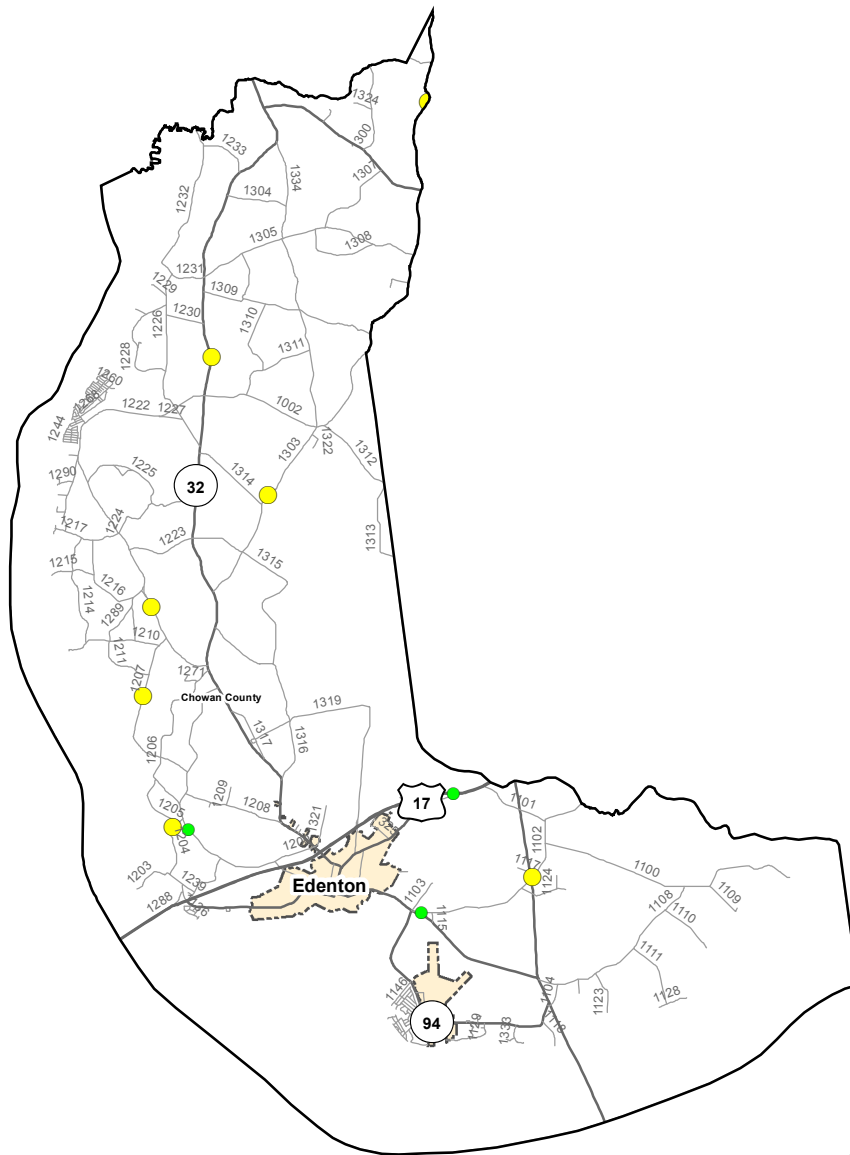

Motorcycle Crash Locations in Chowan County 1/1/2012 to 12/31/2016

2012-2016 Motorcycle Crashes

Crash Severity

- Fatal Crashes
- Injury Crashes
- Property Damage Only Crashes

Note: Motorcycle data only counts reportable crashes that occurred on a roadway.

Fatal Crashes	Injury Crashes	Property Damage Only Crashes	Total Crashes	Total Crashes Plotted	% of Crashes Plotted
0	9	3	12	9	75%

Prepared By:
North Carolina Department of Transportation
Division of Highways
Transportation Mobility and Safety Division