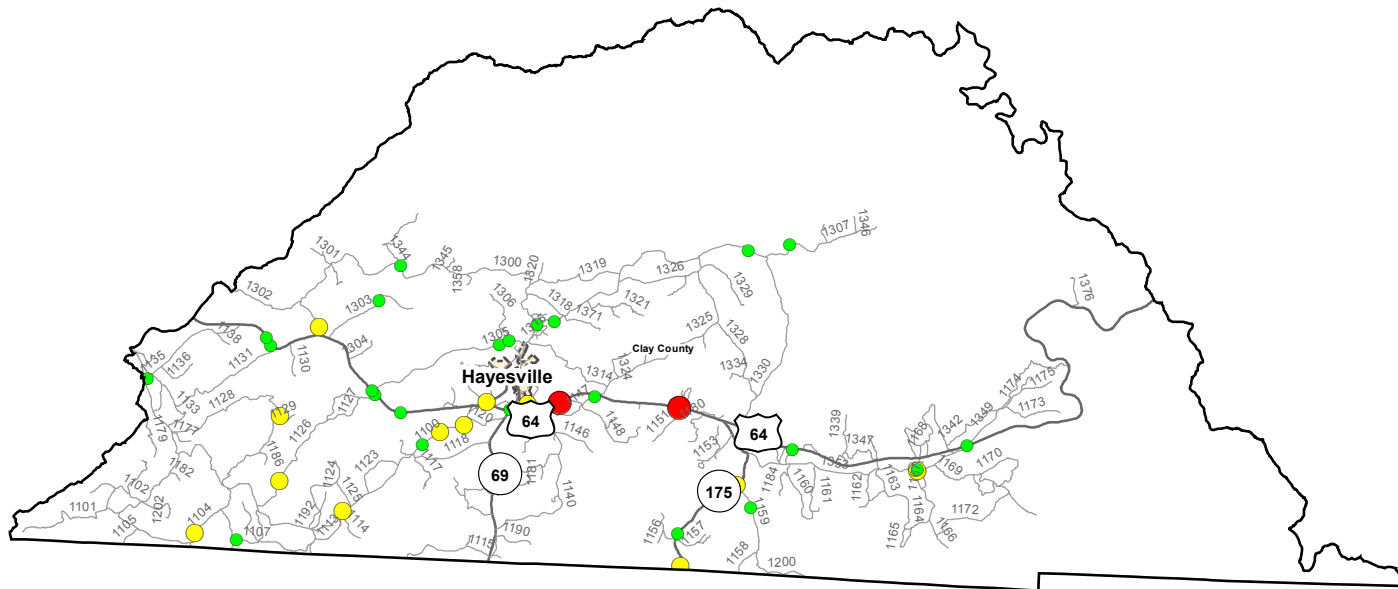

Alcohol Crash Locations in Clay County

1/1/2012 to 12/31/2016

2012-2016 Alcohol Crashes

Crash Severity

- Fatal Crashes
- Injury Crashes
- Property Damage Only Crashes

Note: Alcohol data only counts reportable crashes that occurred on a roadway.

Fatal Crashes	Injury Crashes	Property Damage Only Crashes	Total Crashes	Total Crashes Plotted	% of Crashes Plotted
2	18	29	49	38	78%

Prepared By:
 North Carolina Department of Transportation
 Division of Highways
 Transportation Mobility and Safety Division