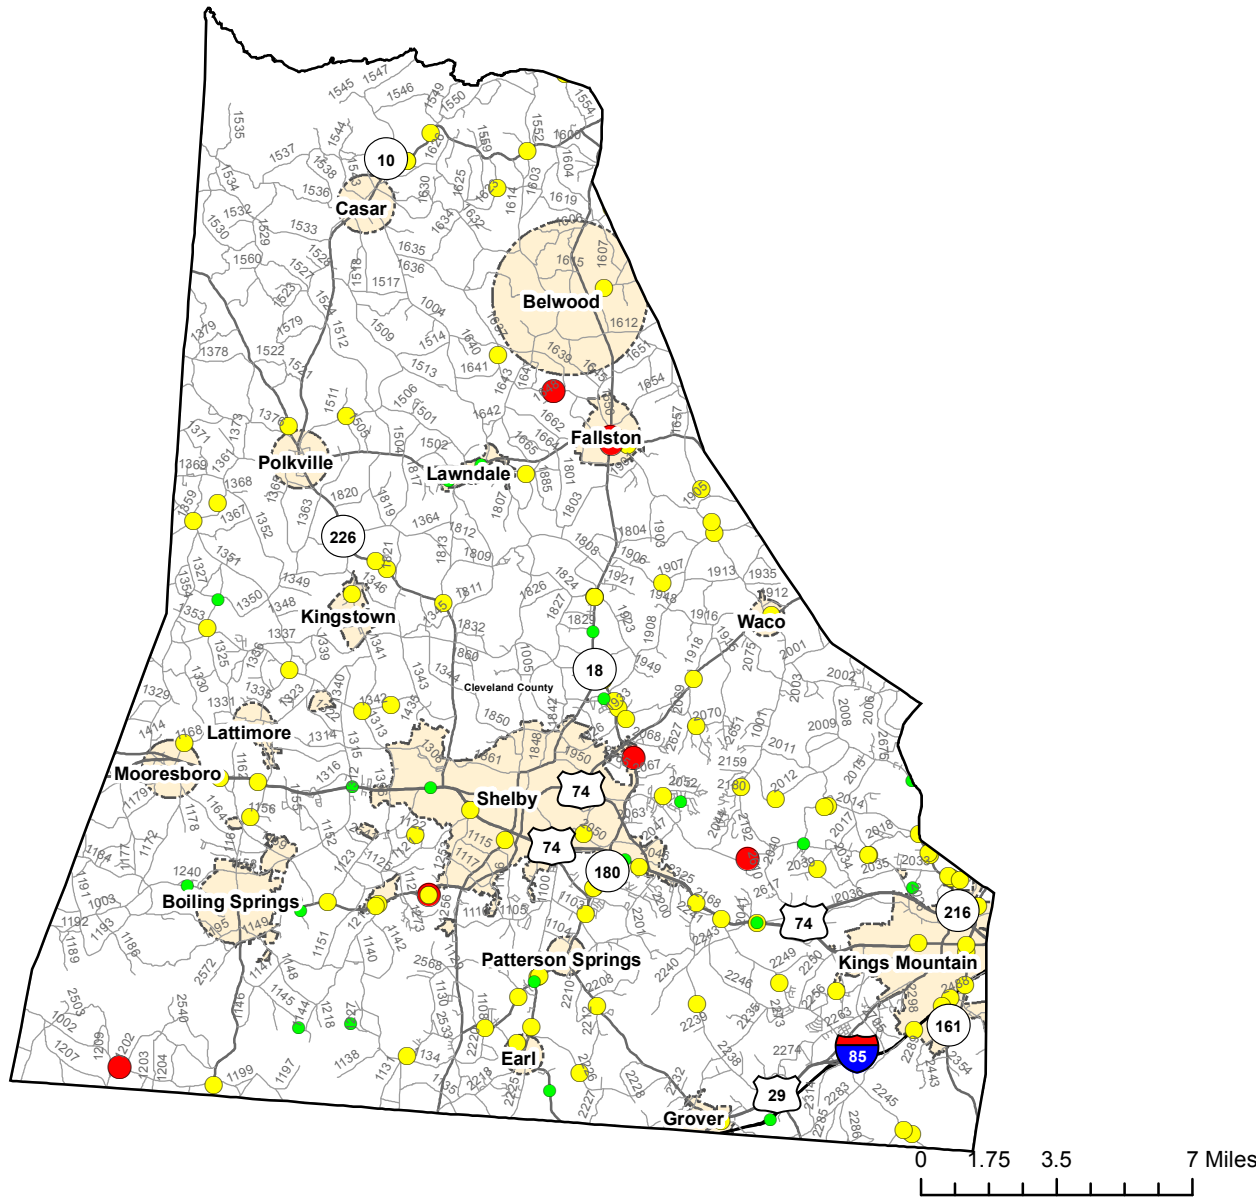

# Motorcycle Crash Locations in Cleveland County

### 2012-2016 Motorcycle Crashes

#### Crash Severity

- Fatal Crashes
- Injury Crashes
- Property Damage Only Crashes

Note: Motorcycle data only counts reportable crashes that occurred on a roadway.

Fatal Crashes	Injury Crashes	Property Damage Only Crashes	Total Crashes	Total Crashes Plotted	% of Crashes Plotted
7	177	40	224	128	57%