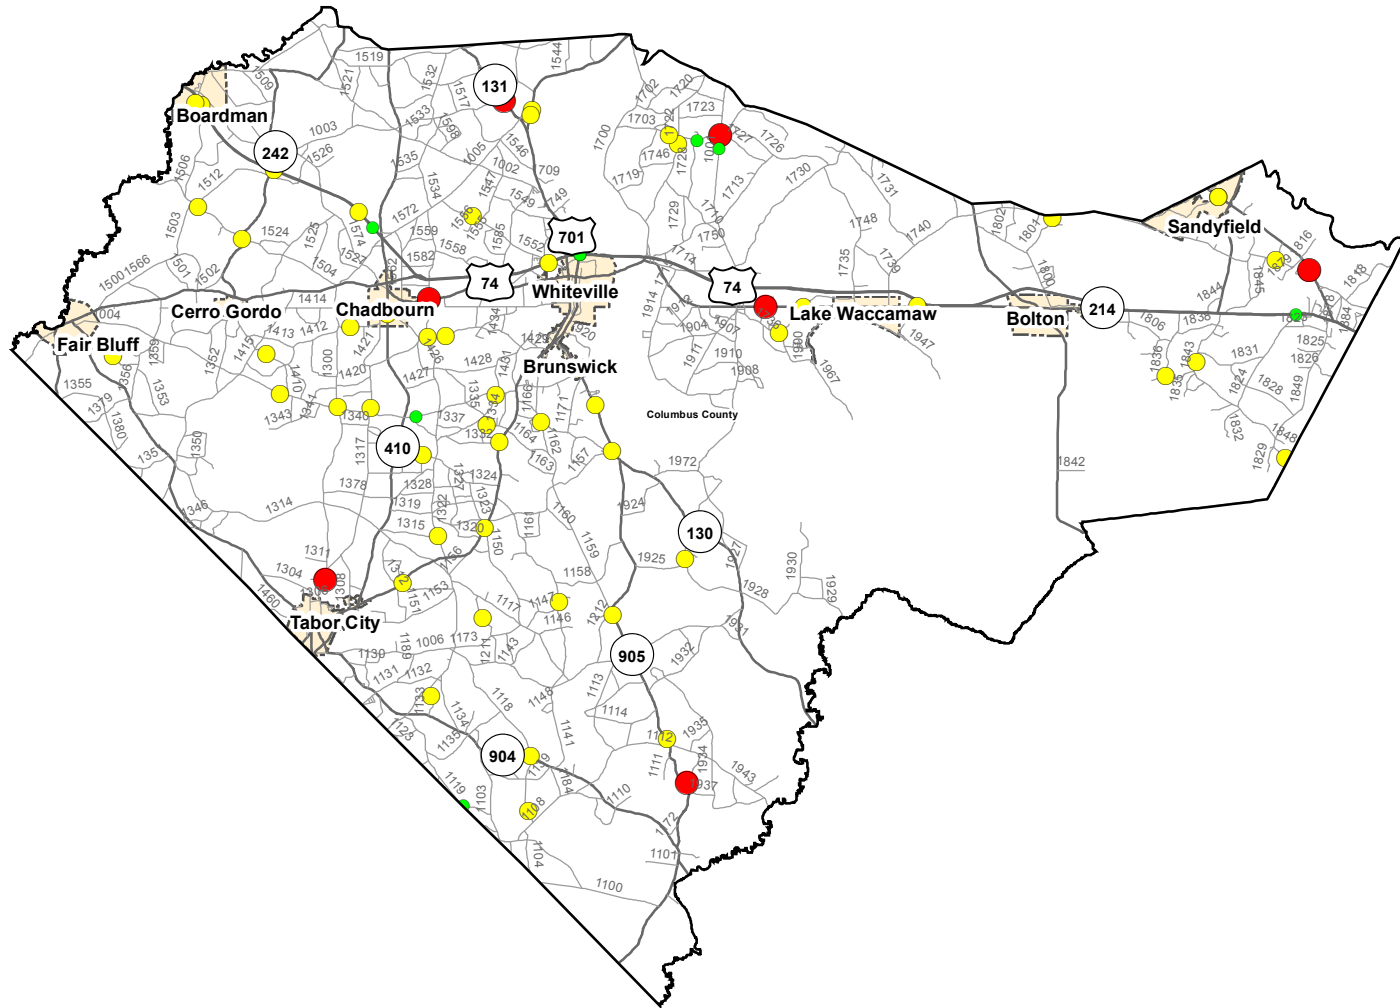

Motorcycle Crash Locations in Columbus County 1/1/2012 to 12/31/2016

2012-2016 Motorcycle Crashes

Crash Severity

- Fatal Crashes
- Injury Crashes
- Property Damage Only Crashes

Note: Motorcycle data only counts reportable crashes that occurred on a roadway.

0 2.25 4.5 9 Miles

Fatal Crashes	Injury Crashes	Property Damage Only Crashes	Total Crashes	Total Crashes Plotted	% of Crashes Plotted
7	67	13	87	65	75%

Prepared By:
North Carolina Department of Transportation
Division of Highways
Transportation Mobility and Safety Division