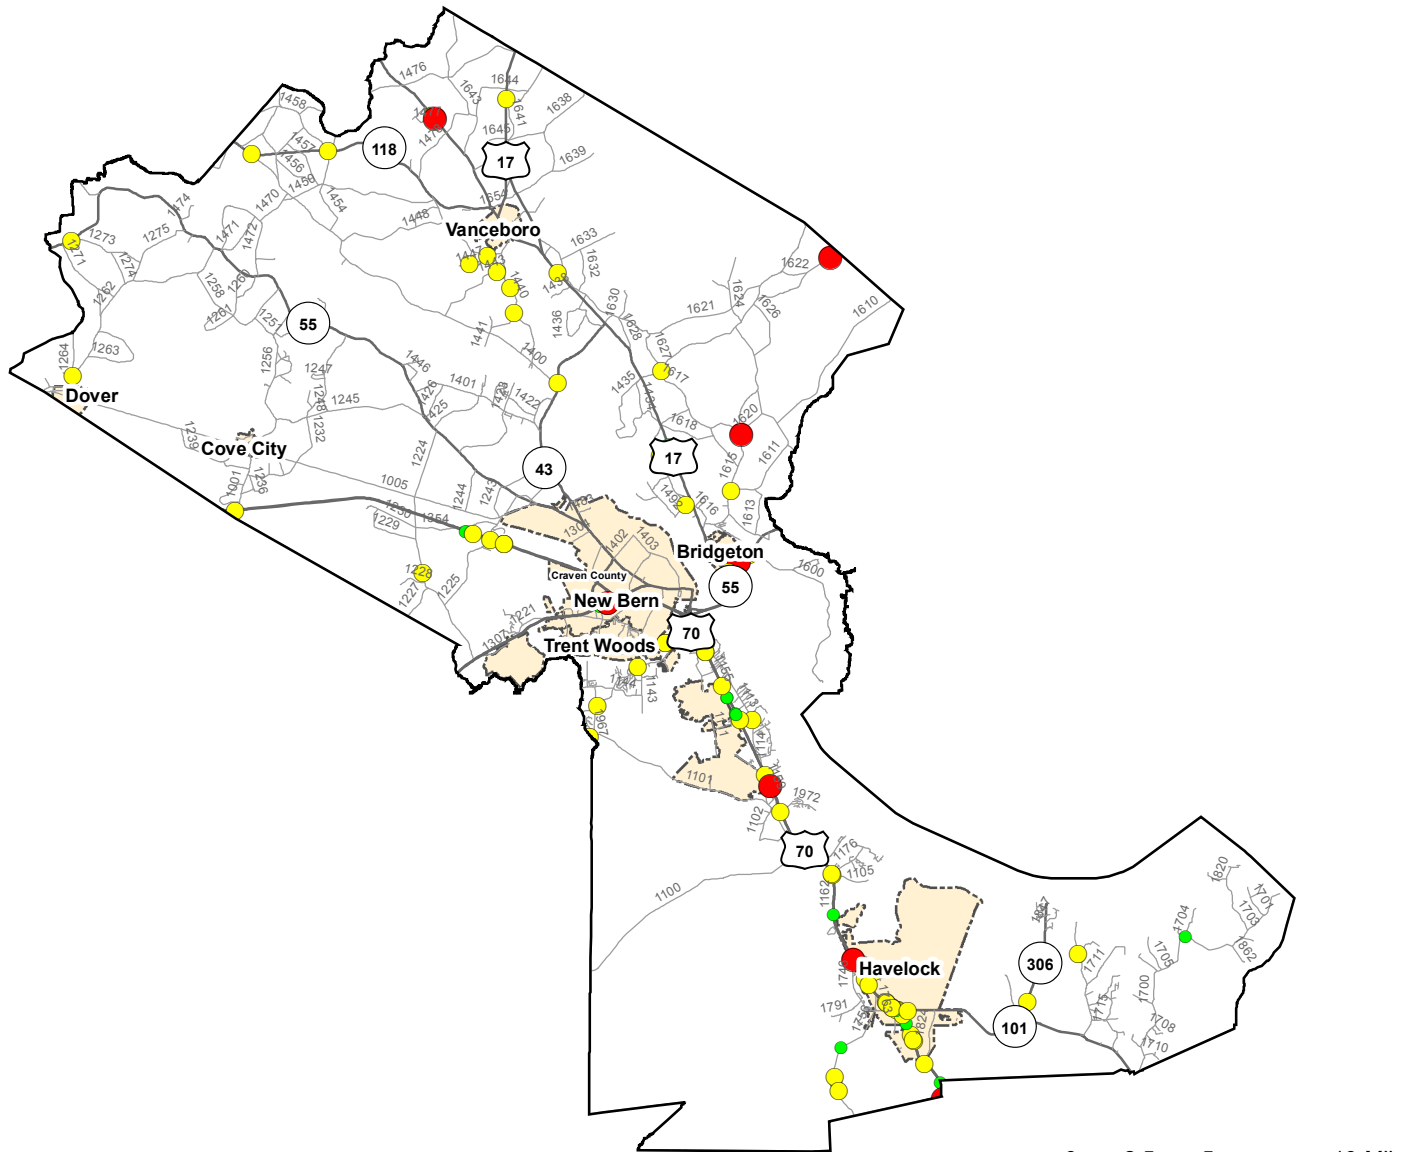

Motorcycle Crash Locations in Craven County

1/1/2012 to 12/31/2016

2012-2016 Motorcycle Crashes

Crash Severity

- Fatal Crashes
- Injury Crashes
- Property Damage Only Crashes

Note: Motorcycle data only counts reportable crashes that occurred on a roadway.

0 2.5 5 10 Miles

Fatal Crashes	Injury Crashes	Property Damage Only Crashes	Total Crashes	Total Crashes Plotted	% of Crashes Plotted
8	127	29	164	93	57%

Prepared By:
 North Carolina Department of Transportation
 Division of Highways
 Transportation Mobility and Safety Division