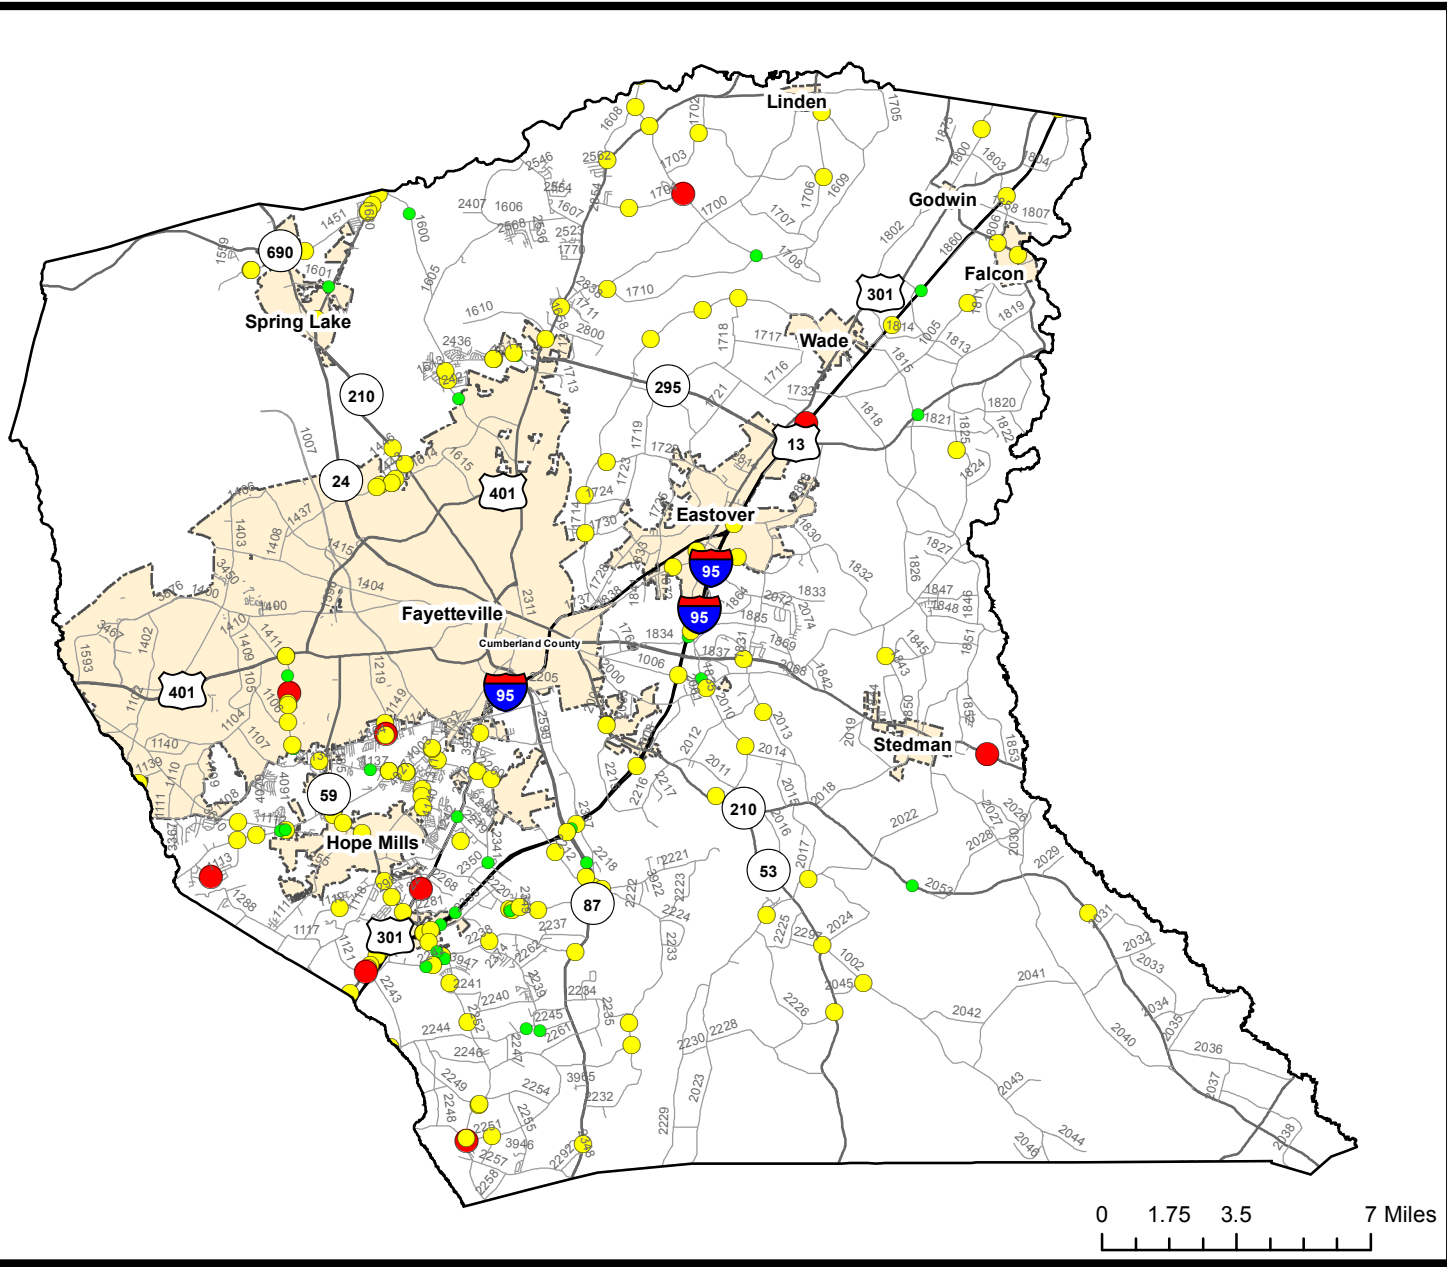

Motorcycle Crash Locations in Cumberland County

1/1/2012 to 12/31/2016

2012-2016 Motorcycle Crashes

Crash Severity

- Fatal Crashes
- Injury Crashes
- Property Damage Only Crashes

Note: Motorcycle data only counts reportable crashes that occurred on a roadway.

Fatal Crashes	Injury Crashes	Property Damage Only Crashes	Total Crashes	Total Crashes Plotted	% of Crashes Plotted
44	724	180	948	181	19%

Prepared By:
 North Carolina Department of Transportation
 Division of Highways
 Transportation Mobility and Safety Division