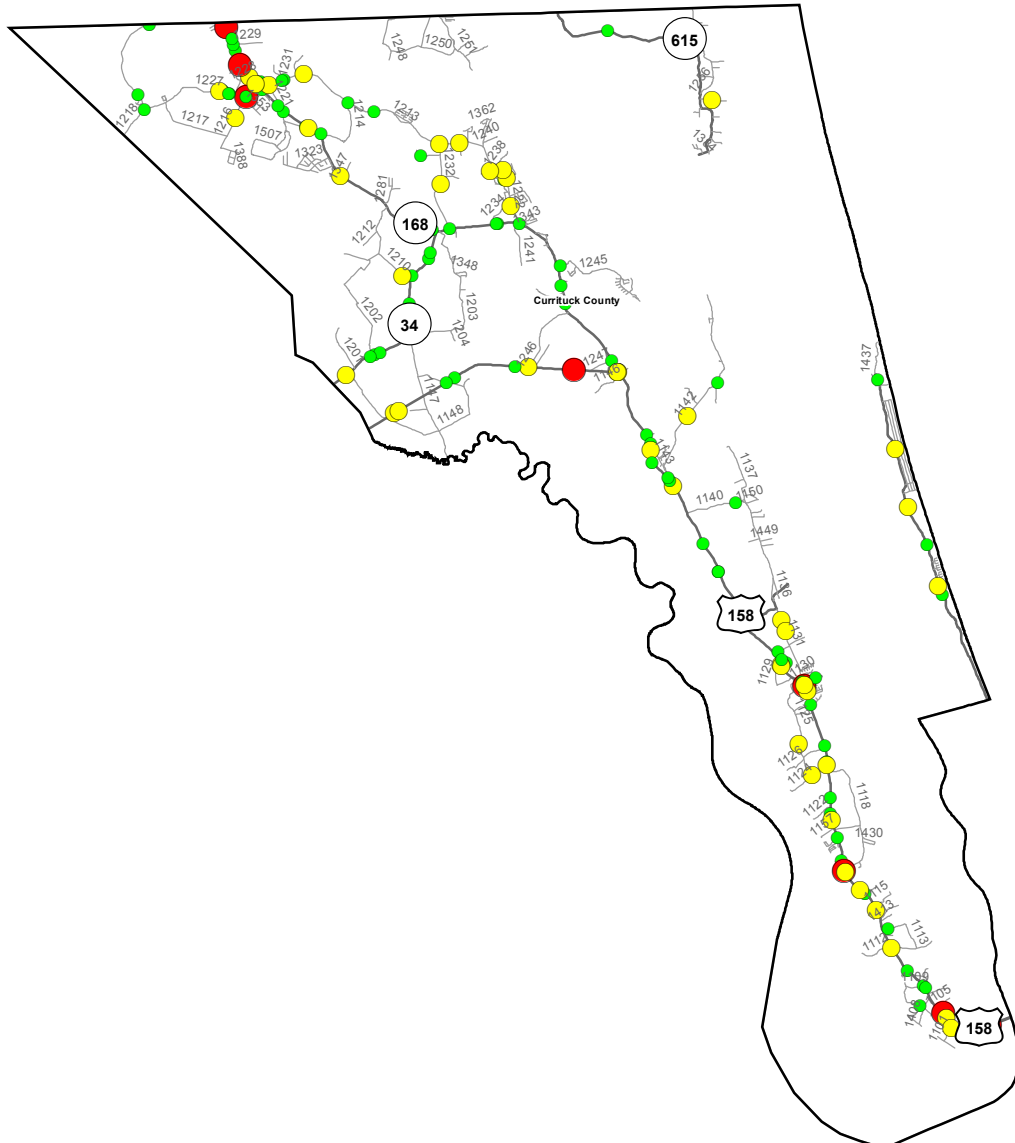

Alcohol Crash Locations in Currituck County 1/1/2012 to 12/31/2016

2012-2016 Alcohol Crashes

Crash Severity

- Fatal Crashes
- Injury Crashes
- Property Damage Only Crashes

Note: Alcohol data only counts reportable crashes that occurred on a roadway.

Fatal Crashes	Injury Crashes	Property Damage Only Crashes	Total Crashes	Total Crashes Plotted	% of Crashes Plotted
8	59	105	172	142	83%

Prepared By:
North Carolina Department of Transportation
Division of Highways
Transportation Mobility and Safety Division