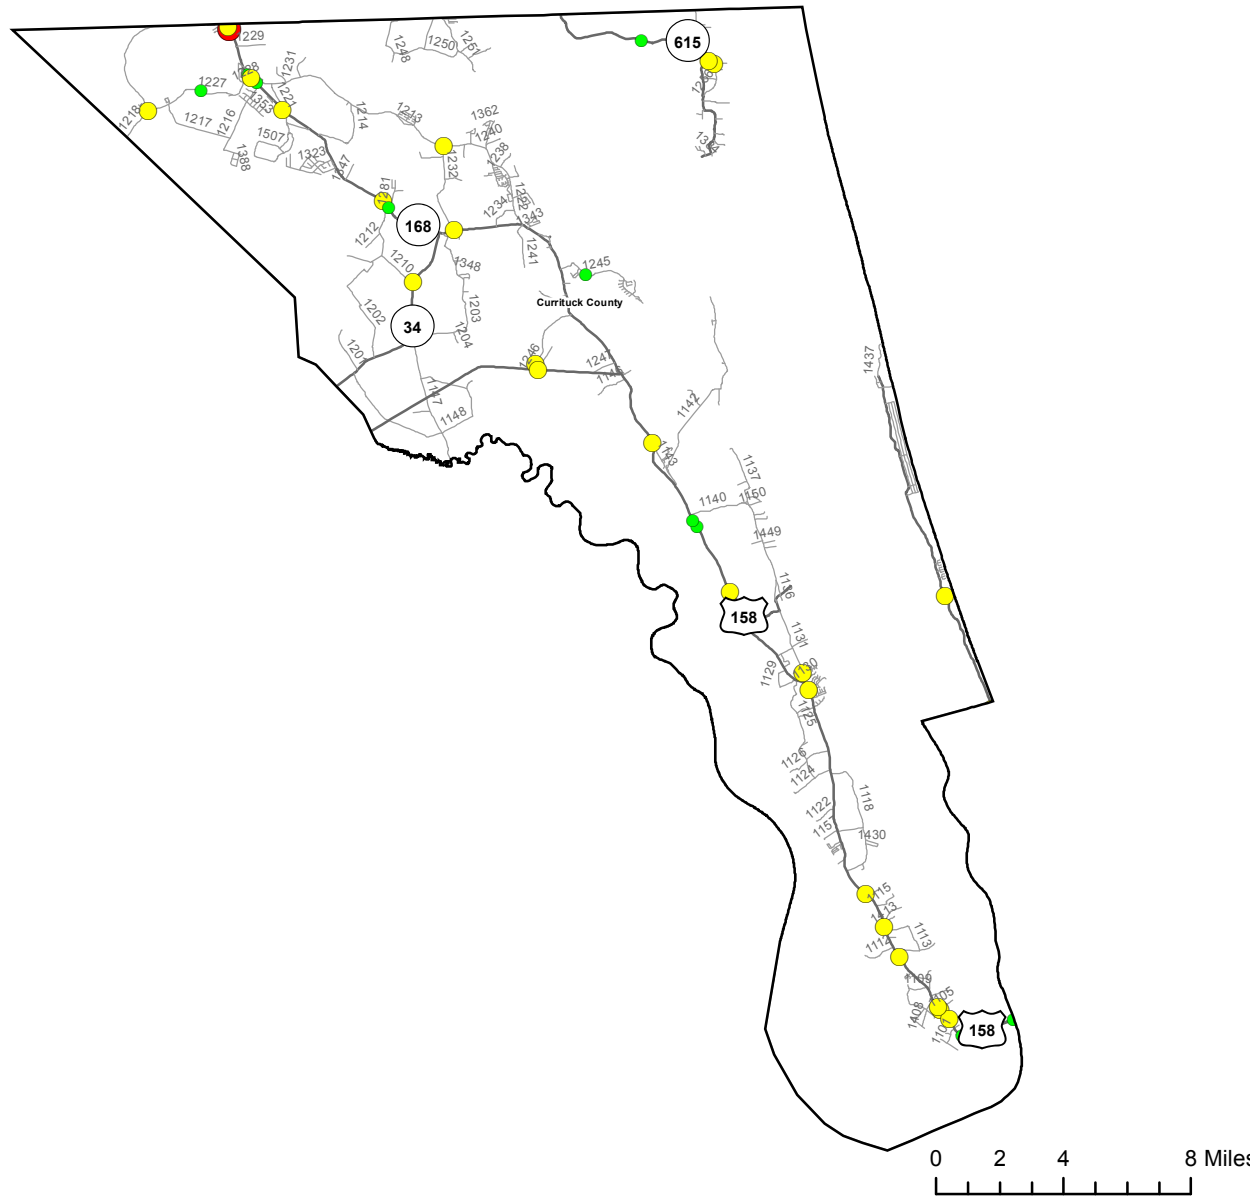

# Motorcycle Crash Locations in Currituck County 1/1/2012 to 12/31/2016

## 2012-2016 Motorcycle Crashes

### Crash Severity

- Fatal Crashes
- Injury Crashes
- Property Damage Only Crashes

Note: Motorcycle data only counts reportable crashes that occurred on a roadway.

Fatal Crashes	Injury Crashes	Property Damage Only Crashes	Total Crashes	Total Crashes Plotted	% of Crashes Plotted
2	30	11	43	35	81%