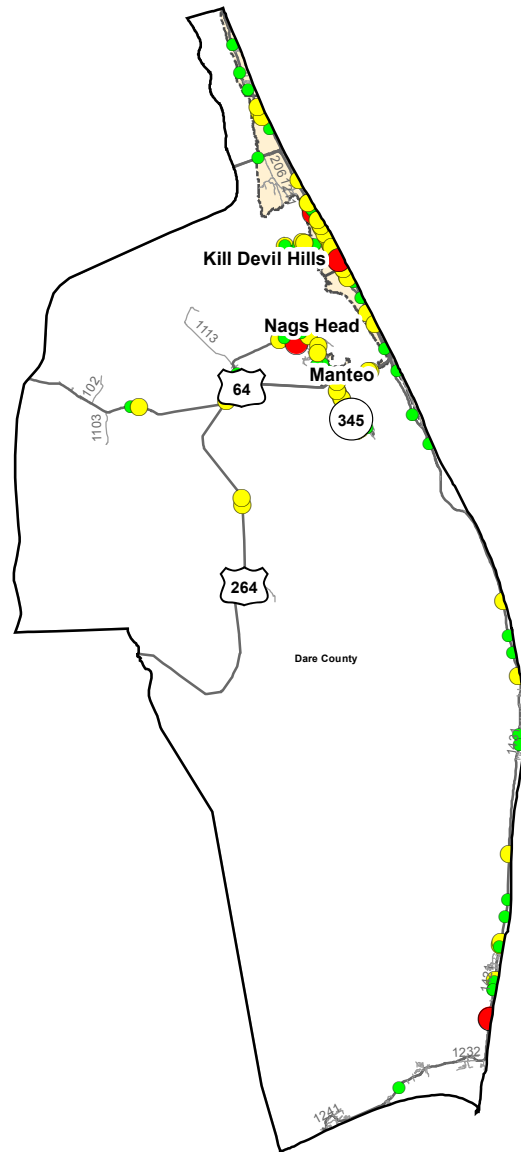

# Alcohol Crash Locations in Dare County 1/1/2012 to 12/31/2016

## 2012-2016 Alcohol Crashes

### Crash Severity

- Fatal Crashes
- Injury Crashes
- Property Damage Only Crashes

Note: Alcohol data only counts reportable crashes that occurred on a roadway.

Fatal Crashes	Injury Crashes	Property Damage Only Crashes	Total Crashes	Total Crashes Plotted	% of Crashes Plotted
5	94	125	224	133	59%

Prepared By:  
North Carolina Department of Transportation  
Division of Highways  
Transportation Mobility and Safety Division