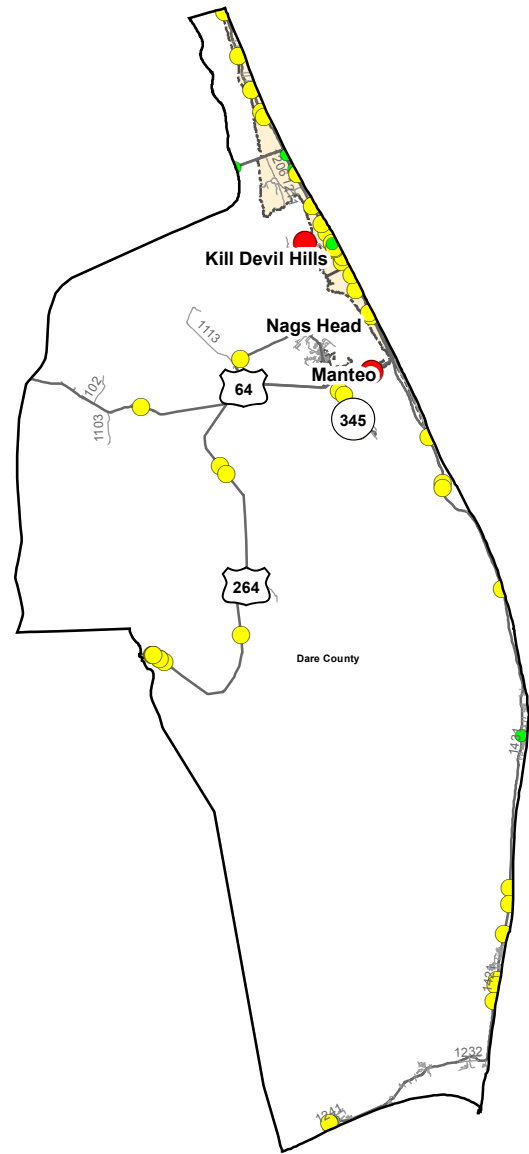

Motorcycle Crash Locations in Dare County 1/1/2012 to 12/31/2016

2012-2016 Motorcycle Crashes

Crash Severity

- Fatal Crashes
- Injury Crashes
- Property Damage Only Crashes

Note: Motorcycle data only counts reportable crashes that occurred on a roadway.

Prepared By:
North Carolina Department of Transportation
Division of Highways
Transportation Mobility and Safety Division

Fatal Crashes	Injury Crashes	Property Damage Only Crashes	Total Crashes	Total Crashes Plotted	% of Crashes Plotted
3	67	15	85	56	66%