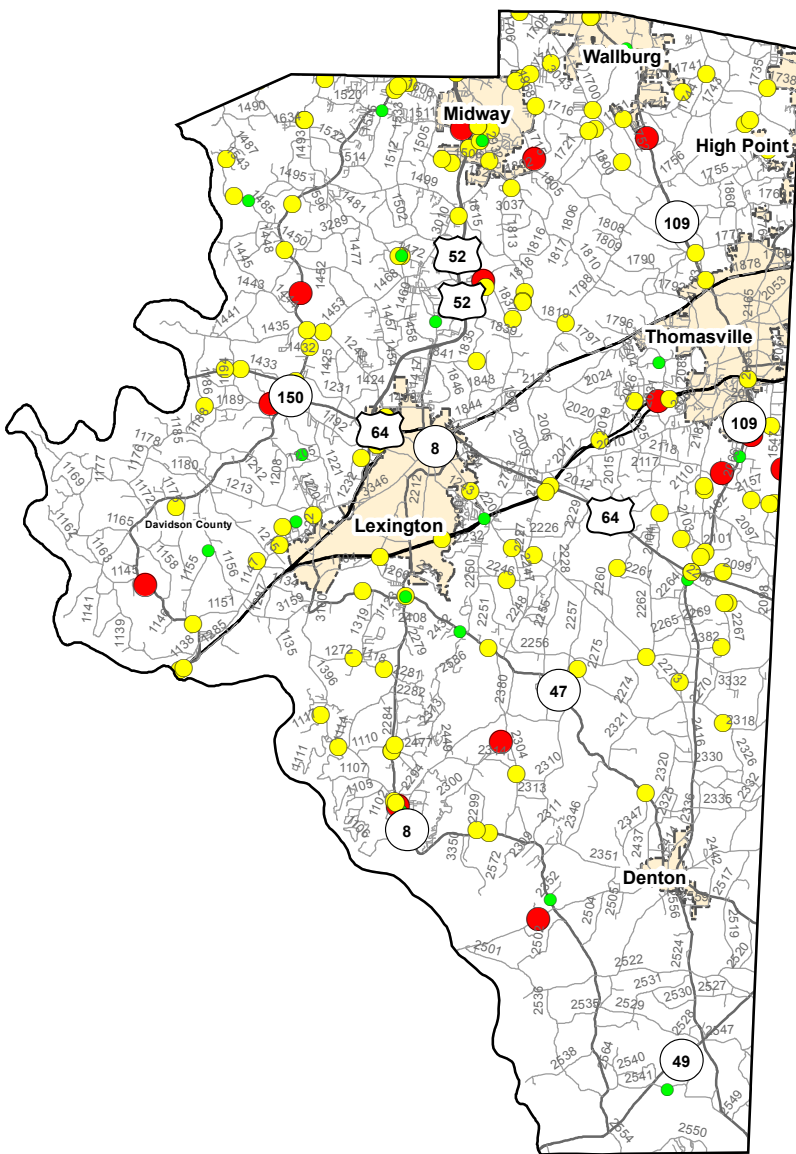

Motorcycle Crash Locations in Davidson County 1/1/2012 to 12/31/2016

0 2 4 8 Miles

2012-2016 Motorcycle Crashes

Crash Severity

- Fatal Crashes
- Injury Crashes
- Property Damage Only Crashes

Note: Motorcycle data only counts reportable crashes that occurred on a roadway.

Fatal Crashes	Injury Crashes	Property Damage Only Crashes	Total Crashes	Total Crashes Plotted	% of Crashes Plotted
18	204	38	260	154	59%

Prepared By:
North Carolina Department of Transportation
Division of Highways
Transportation Mobility and Safety Division