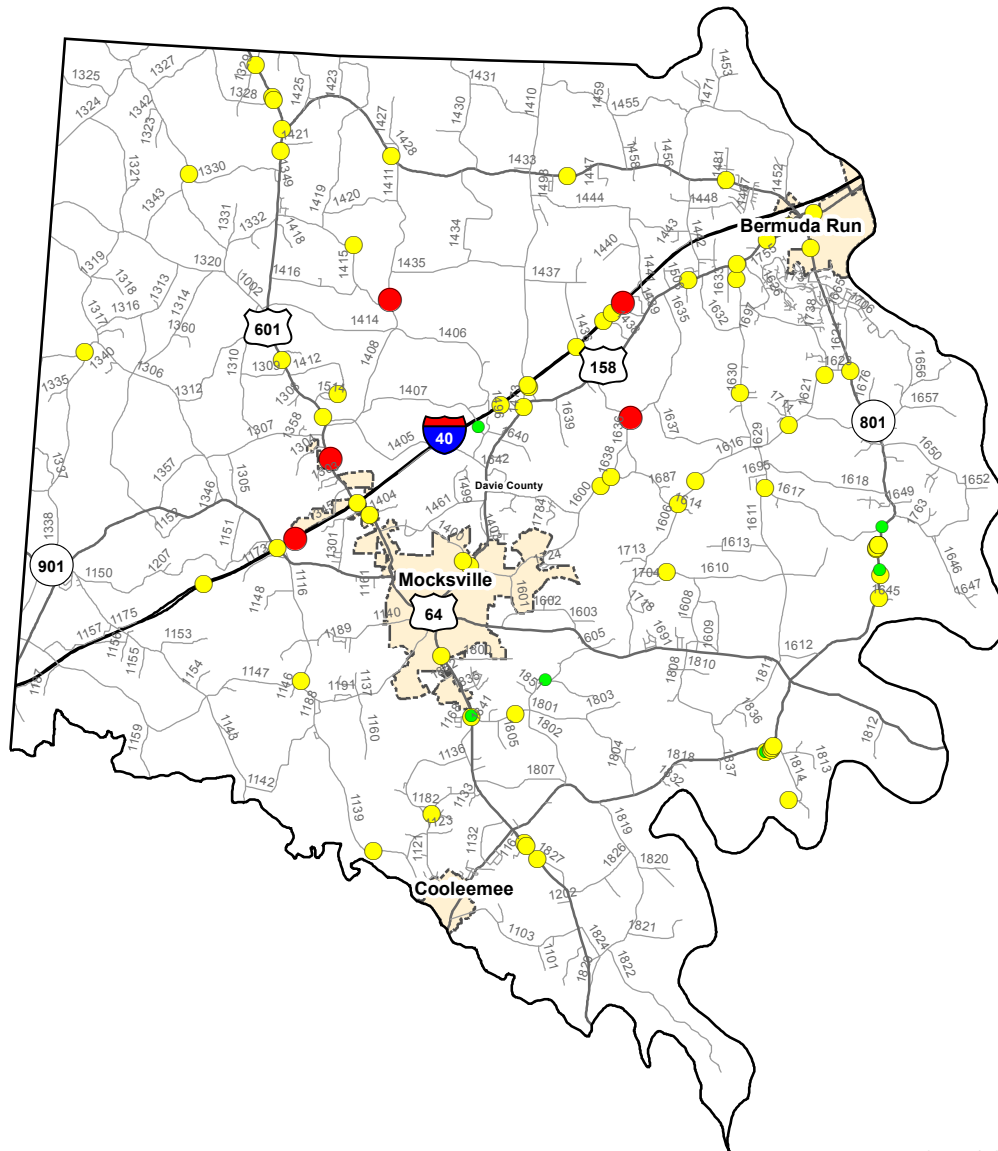

# Motorcycle Crash Locations in Davie County

### 2012-2016 Motorcycle Crashes

#### Crash Severity

- Fatal Crashes
- Injury Crashes
- Property Damage Only Crashes

Note: Motorcycle data only counts reportable crashes that occurred on a roadway.

0 1.25 2.5 5 Miles

Fatal Crashes	Injury Crashes	Property Damage Only Crashes	Total Crashes	Total Crashes Plotted	% of Crashes Plotted
5	72	8	85	77	91%