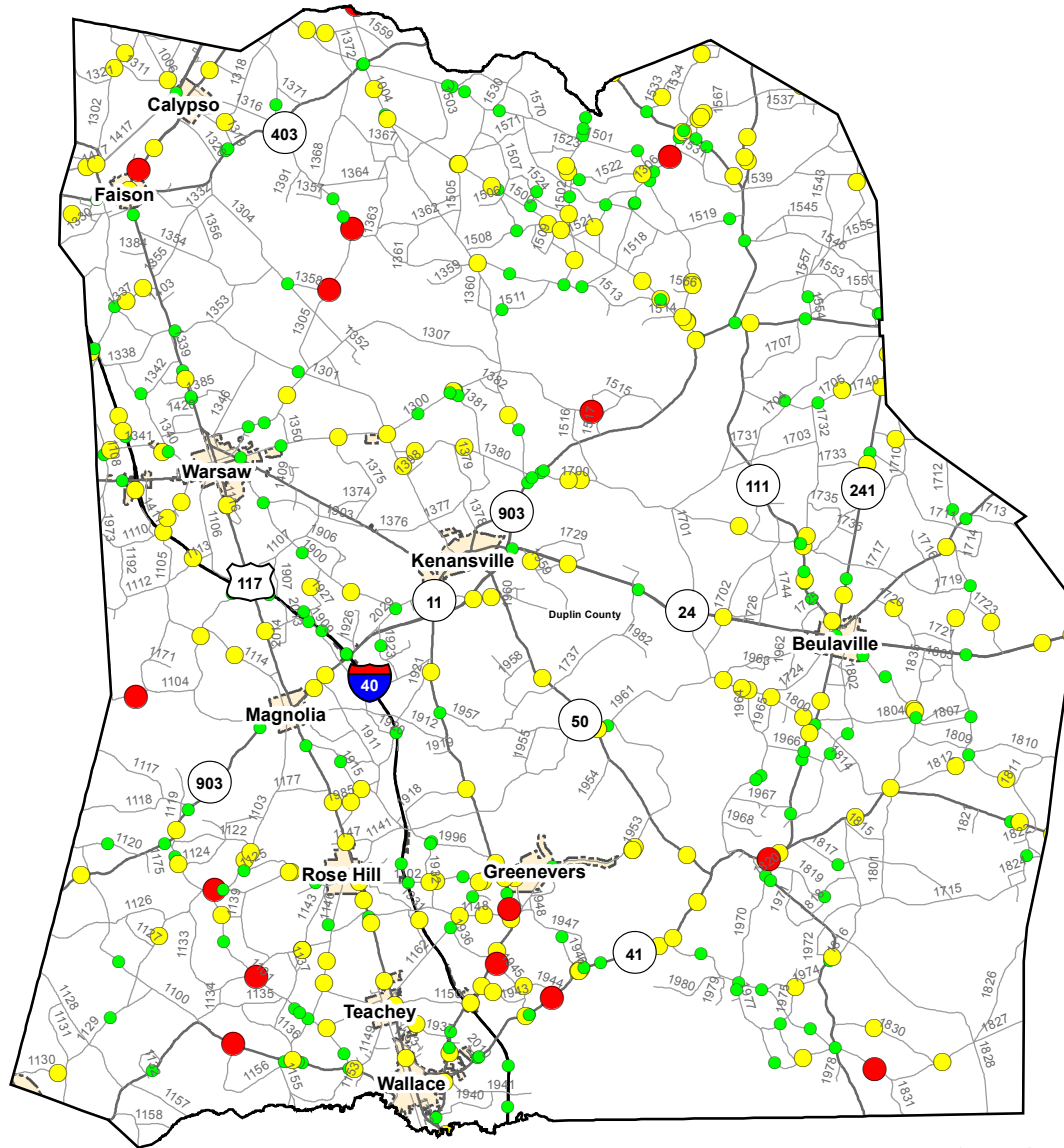

Alcohol Crash Locations in Duplin County

1/1/2012 to 12/31/2016

2012-2016 Alcohol Crashes

Crash Severity

- Fatal Crashes
- Injury Crashes
- Property Damage Only Crashes

Note: Alcohol data only counts reportable crashes that occurred on a roadway.

Fatal Crashes	Injury Crashes	Property Damage Only Crashes	Total Crashes	Total Crashes Plotted	% of Crashes Plotted
16	220	232	468	400	85%

Prepared By:
 North Carolina Department of Transportation
 Division of Highways
 Transportation Mobility and Safety Division