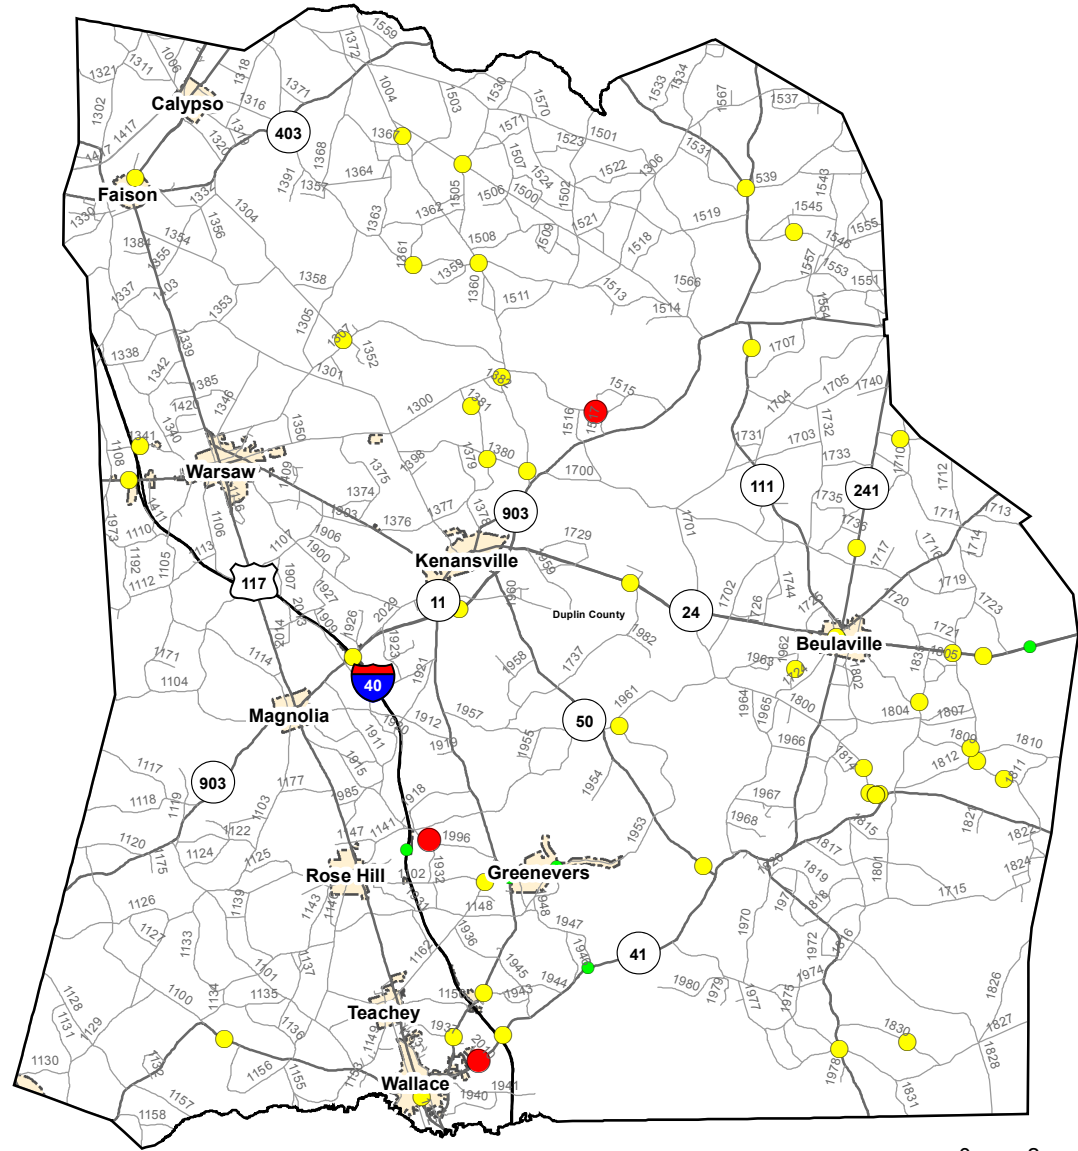

Motorcycle Crash Locations in Duplin County 1/1/2012 to 12/31/2016

2012-2016 Motorcycle Crashes

Crash Severity

- Fatal Crashes
- Injury Crashes
- Property Damage Only Crashes

Note: Motorcycle data only counts reportable crashes that occurred on a roadway.

Fatal Crashes	Injury Crashes	Property Damage Only Crashes	Total Crashes	Total Crashes Plotted	% of Crashes Plotted
3	50	8	61	53	87%

Prepared By:
North Carolina Department of Transportation
Division of Highways
Transportation Mobility and Safety Division