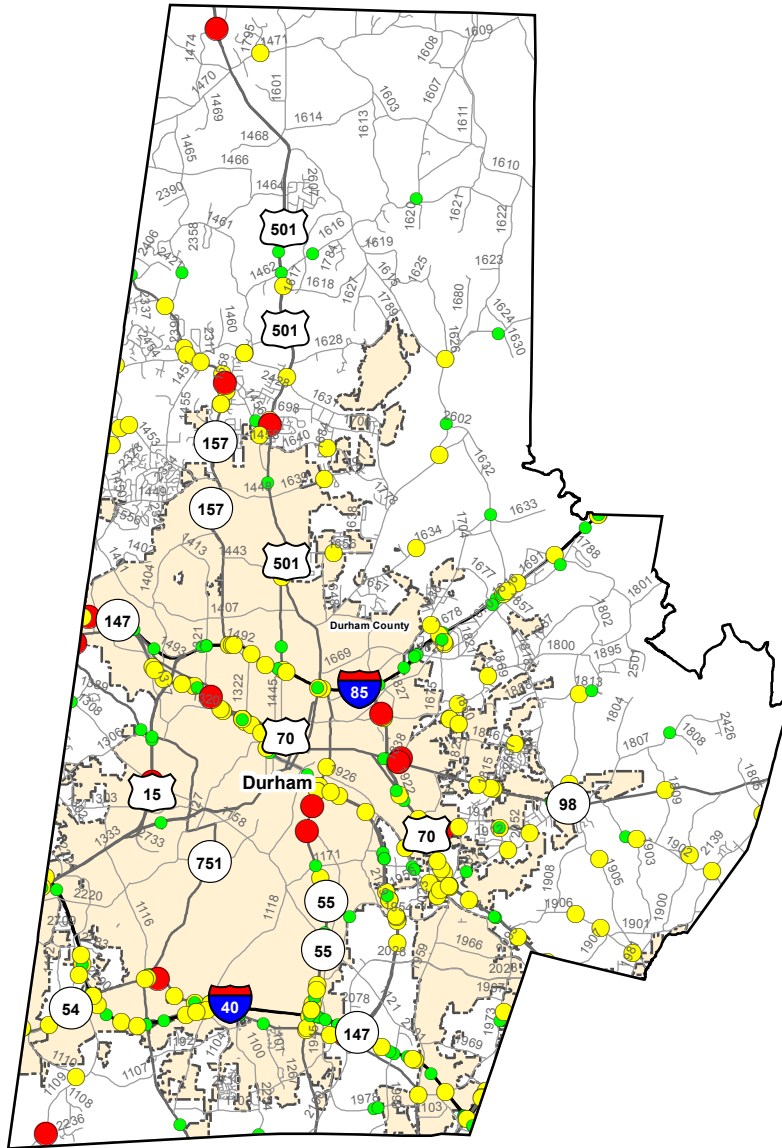

Alcohol Crash Locations in Durham County 1/1/2012 to 12/31/2016

2012-2016 Alcohol Crashes

Crash Severity

- Fatal Crashes
- Injury Crashes
- Property Damage Only Crashes

Note: Alcohol data only counts reportable crashes that occurred on a roadway.

0 1.5 3 6 Miles

Fatal Crashes	Injury Crashes	Property Damage Only Crashes	Total Crashes	Total Crashes Plotted	% of Crashes Plotted
27	705	654	1,386	297	21%

Prepared By:
North Carolina Department of Transportation
Division of Highways
Transportation Mobility and Safety Division