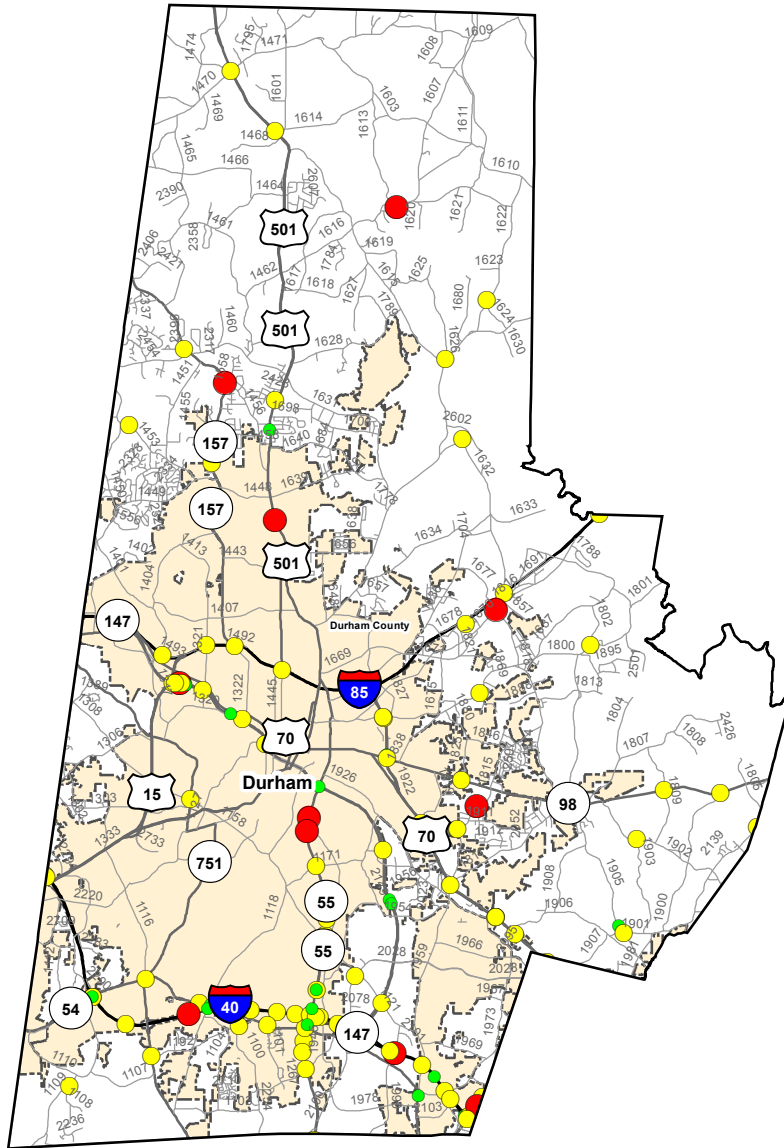

Motorcycle Crash Locations in Durham County 1/1/2012 to 12/31/2016

2012-2016 Motorcycle Crashes

Crash Severity

- Fatal Crashes
- Injury Crashes
- Property Damage Only Crashes

Note: Motorcycle data only counts reportable crashes that occurred on a roadway.

Fatal Crashes	Injury Crashes	Property Damage Only Crashes	Total Crashes	Total Crashes Plotted	% of Crashes Plotted
20	357	107	484	114	24%

Prepared By:
North Carolina Department of Transportation
Division of Highways
Transportation Mobility and Safety Division