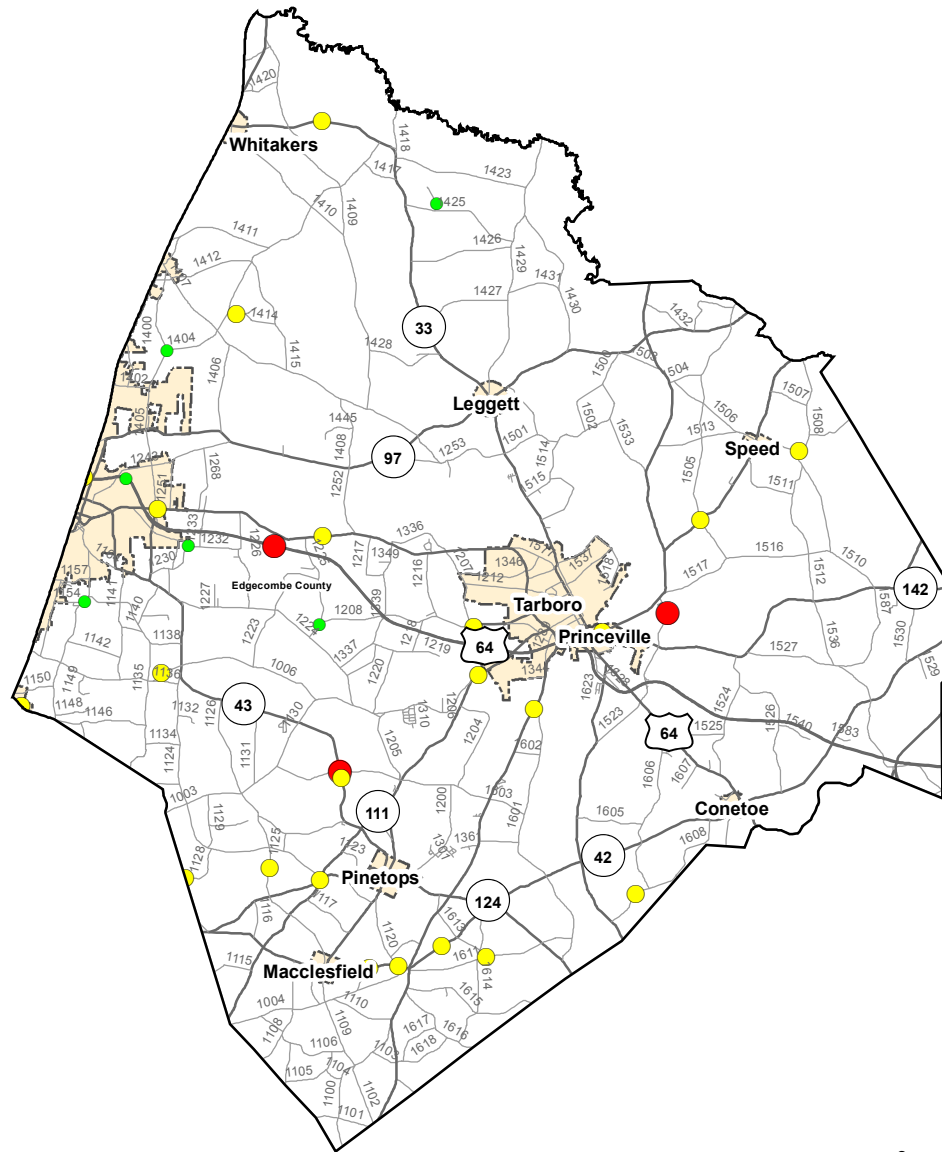

Motorcycle Crash Locations in Edgecombe County 1/1/2012 to 12/31/2016

2012-2016 Motorcycle Crashes

Crash Severity

- Fatal Crashes
- Injury Crashes
- Property Damage Only Crashes

Note: Motorcycle data only counts reportable crashes that occurred on a roadway.

Fatal Crashes	Injury Crashes	Property Damage Only Crashes	Total Crashes	Total Crashes Plotted	% of Crashes Plotted
3	44	6	53	30	57%

Prepared By:
North Carolina Department of Transportation
Division of Highways
Transportation Mobility and Safety Division