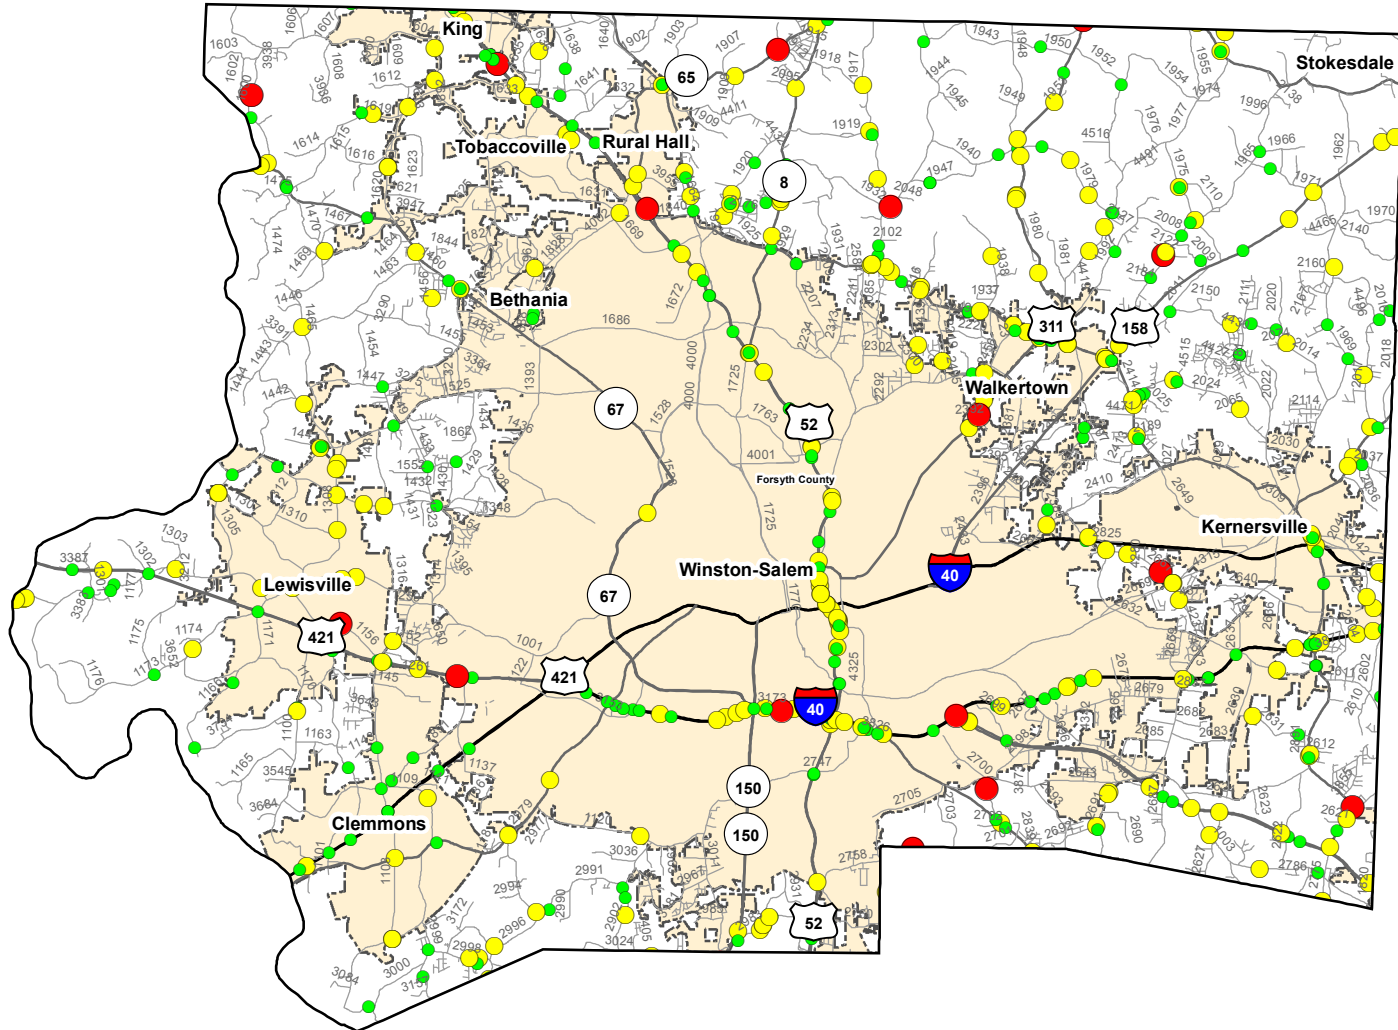

Alcohol Crash Locations in Forsyth County

1/1/2012 to 12/31/2016

2012-2016 Alcohol Crashes

Crash Severity

- Fatal Crashes
- Injury Crashes
- Property Damage Only Crashes

Note: Alcohol data only counts reportable crashes that occurred on a roadway.

0 1.25 2.5 5 Miles

Fatal Crashes	Injury Crashes	Property Damage Only Crashes	Total Crashes	Total Crashes Plotted	% of Crashes Plotted
43	794	937	1,774	448	25%

Prepared By:
 North Carolina Department of Transportation
 Division of Highways
 Transportation Mobility and Safety Division